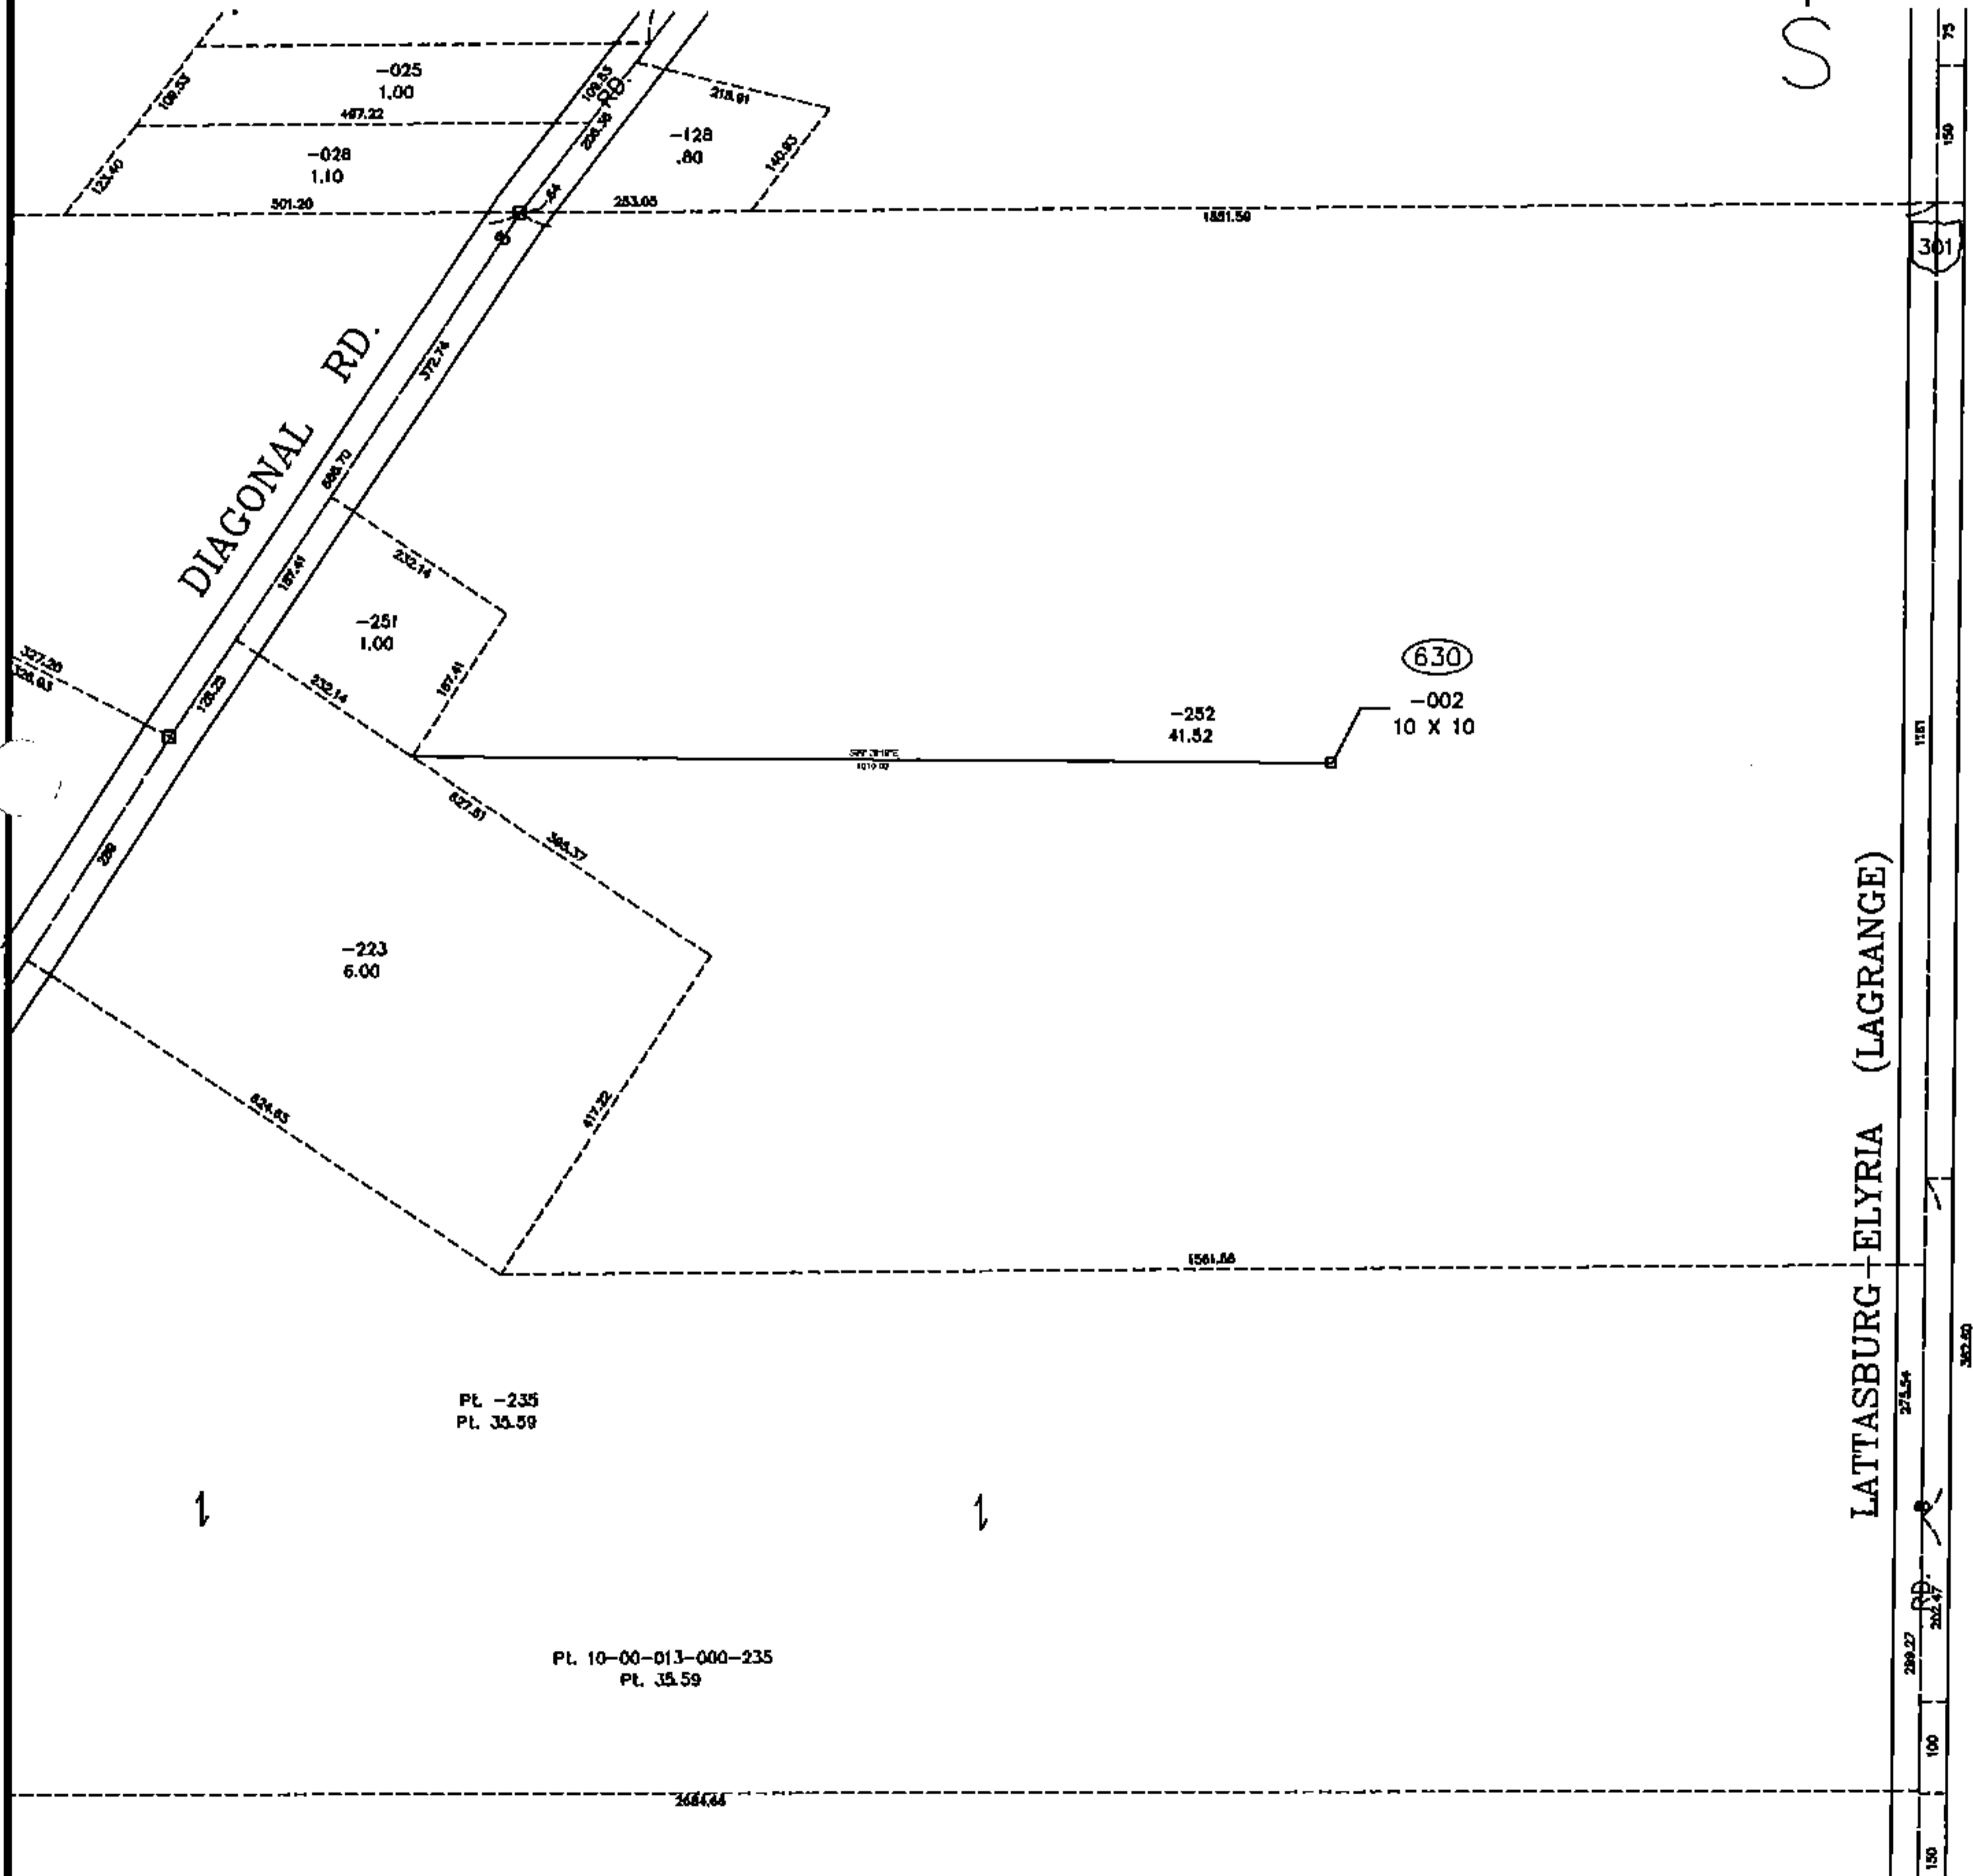

PARENT PARCEL: 10-00-013-000-252

CHILD PARCEL: 10-00-013-630-002

STARTING POINT: XXXXXX

14-03025-G

ADD TO DUPLICATE

10-00-013-630-002

10 X 10

API # 3409360110

SPLITS/DEEDS PROCESSED

LORAIN COUNTY TAX MAP DEPARTMENT
226 MIDDLE AVE. ELYRIA, OHIO

SURVEYED BY: NA
 CLOSURE: NA
 MAP PAGE(S): 10-00-013
 APPROVED BY: TJS DATE: 10/1/14
 SCALE: 1" = 300 PRIOR INSTRUMENT: DV XXXX/XXX