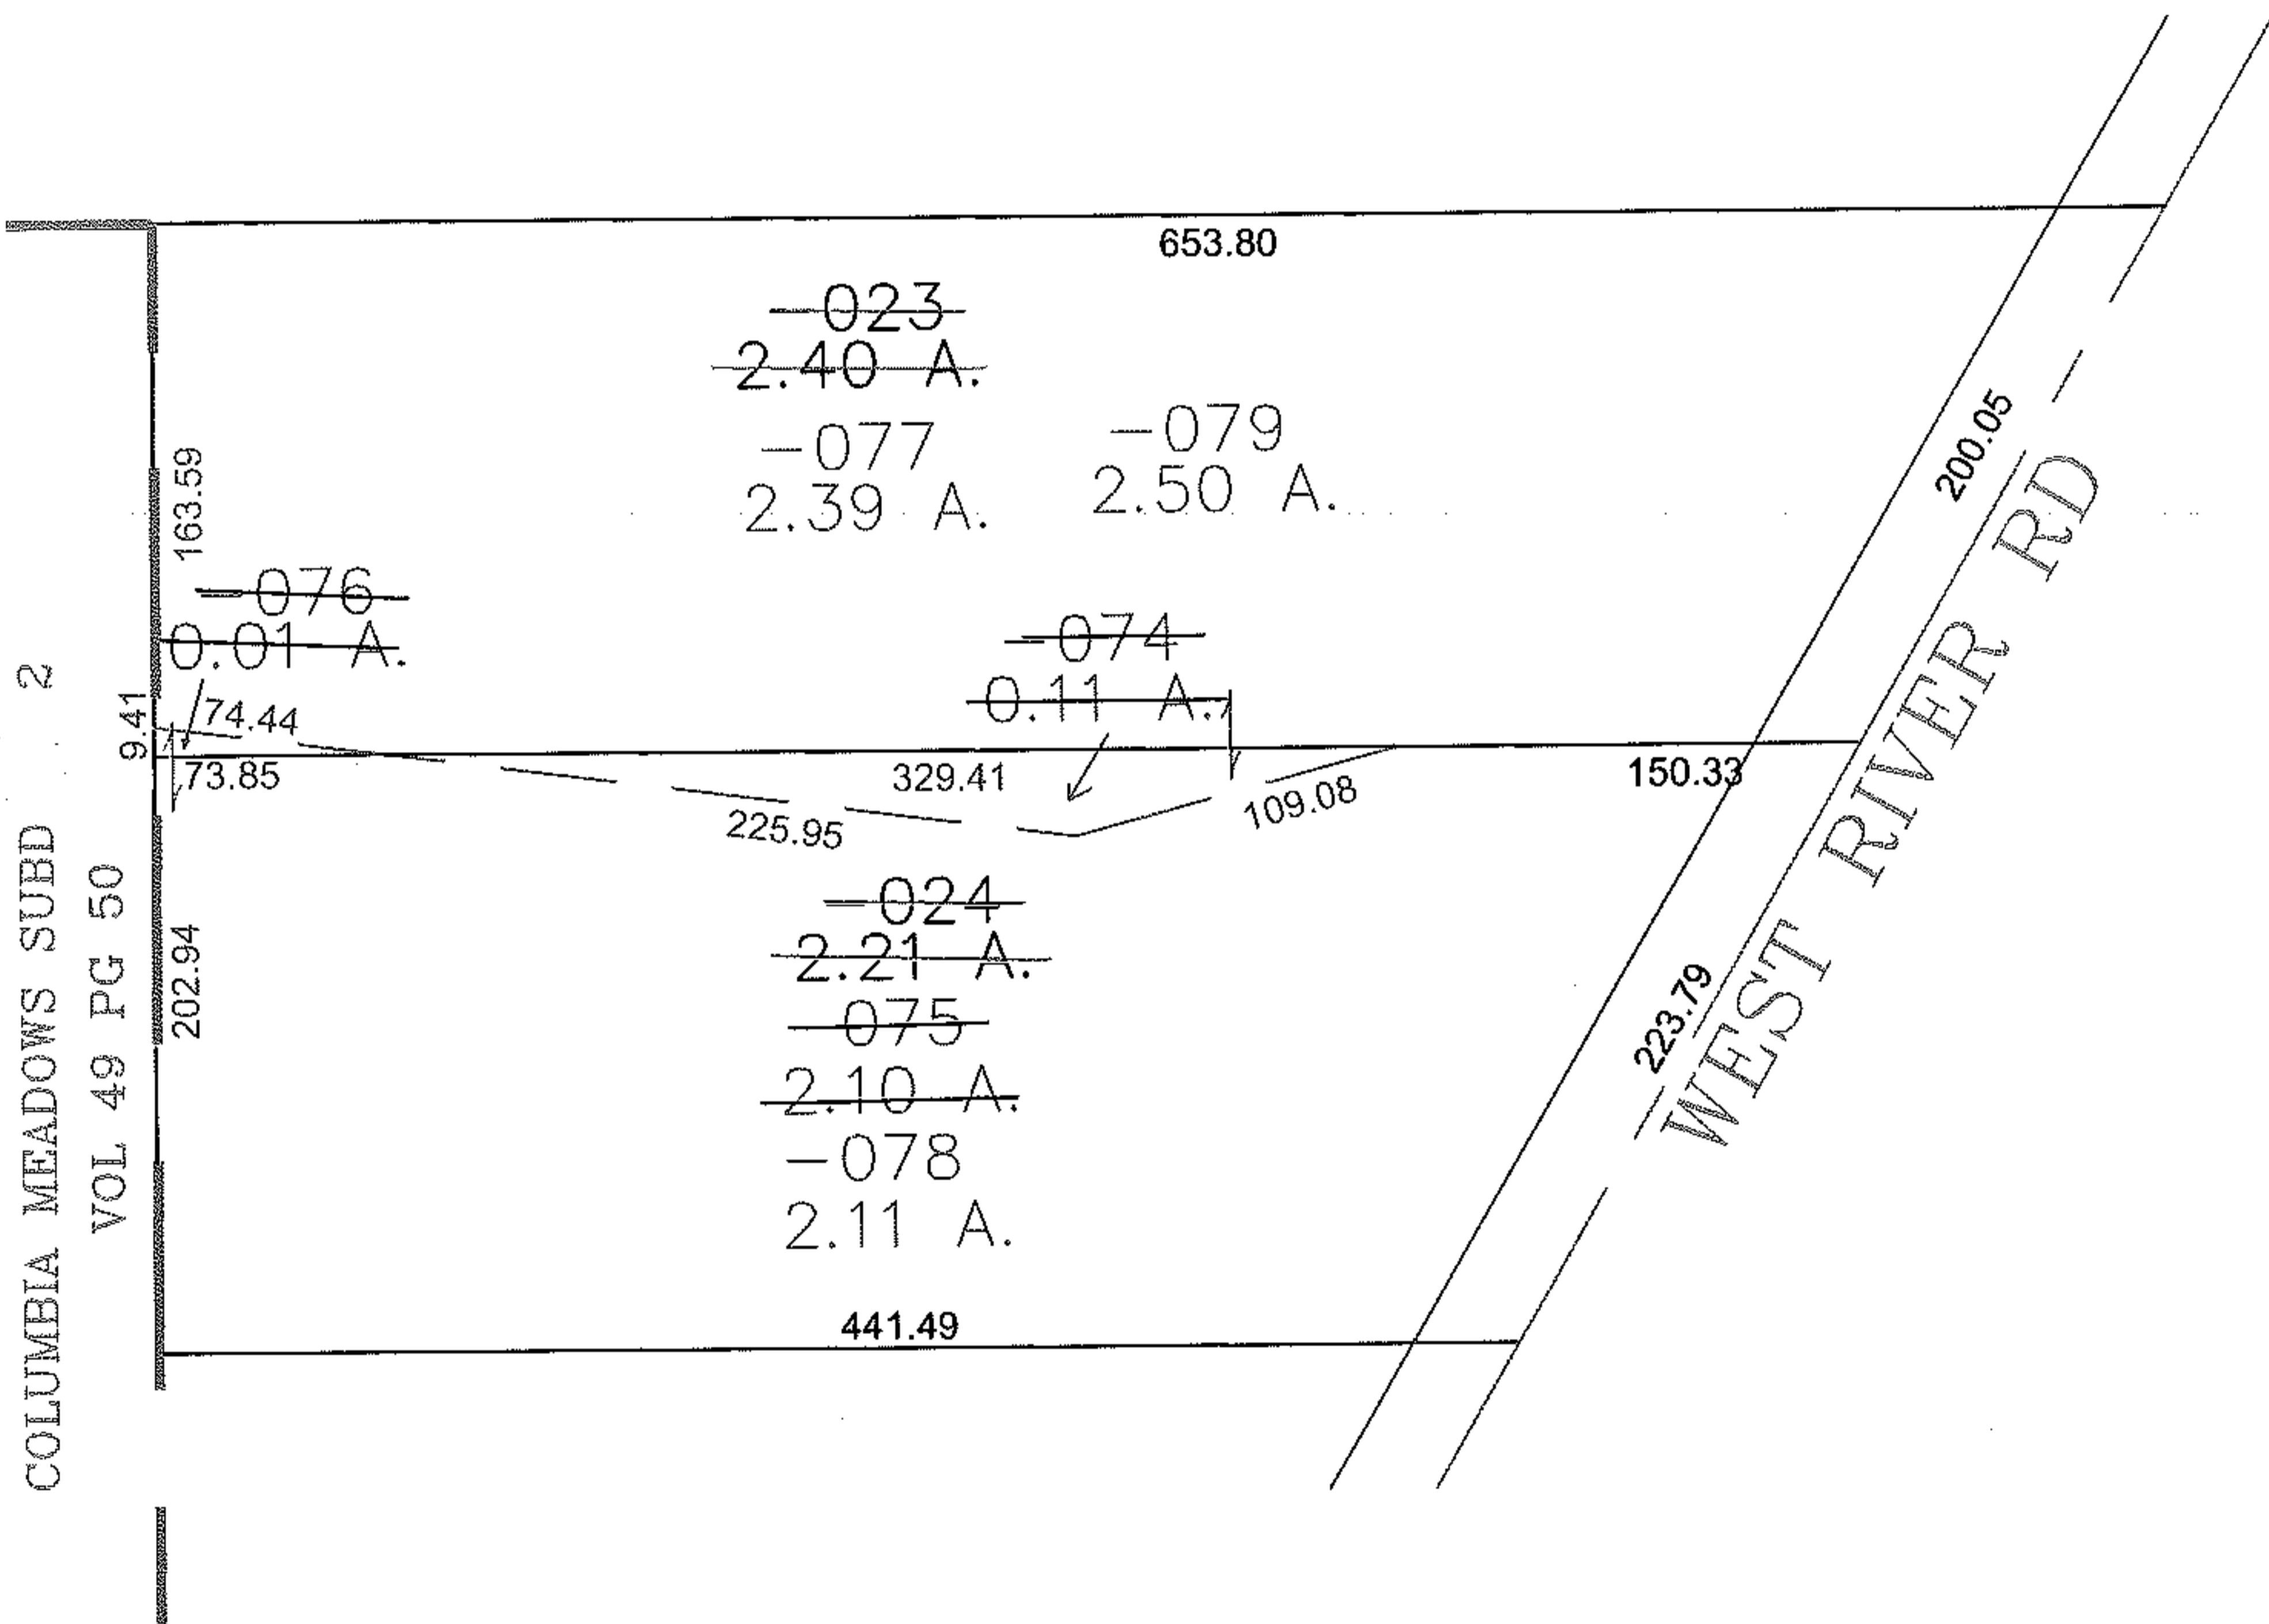

PARENT PARCEL: 12-00-043-000-024, -023

CHILD PARCEL: 12-00-043-000-074 THRU -079

STARTING POINT: NE CORNER OF BLOCK "A" IN COLUMBIA MEADOWS SUBD NO 2

12-03021

**SPLITS/DEEDS PROCESSED**

LORAIN COUNTY TAX MAP DEPARTMENT  
226 MIDDLE AVE. ELYRIA, OHIO

SURVEYED BY: RICHARD FREDRICKSON  
CLOSURE: 0.00 : 10.000  
MAP PAGE(S): 12-00-043-B  
APPROVED BY: JAH DATE: 5/1/2012  
SCALE: 1" = 100' PRIOR INSTRUMENT: OR 651/304