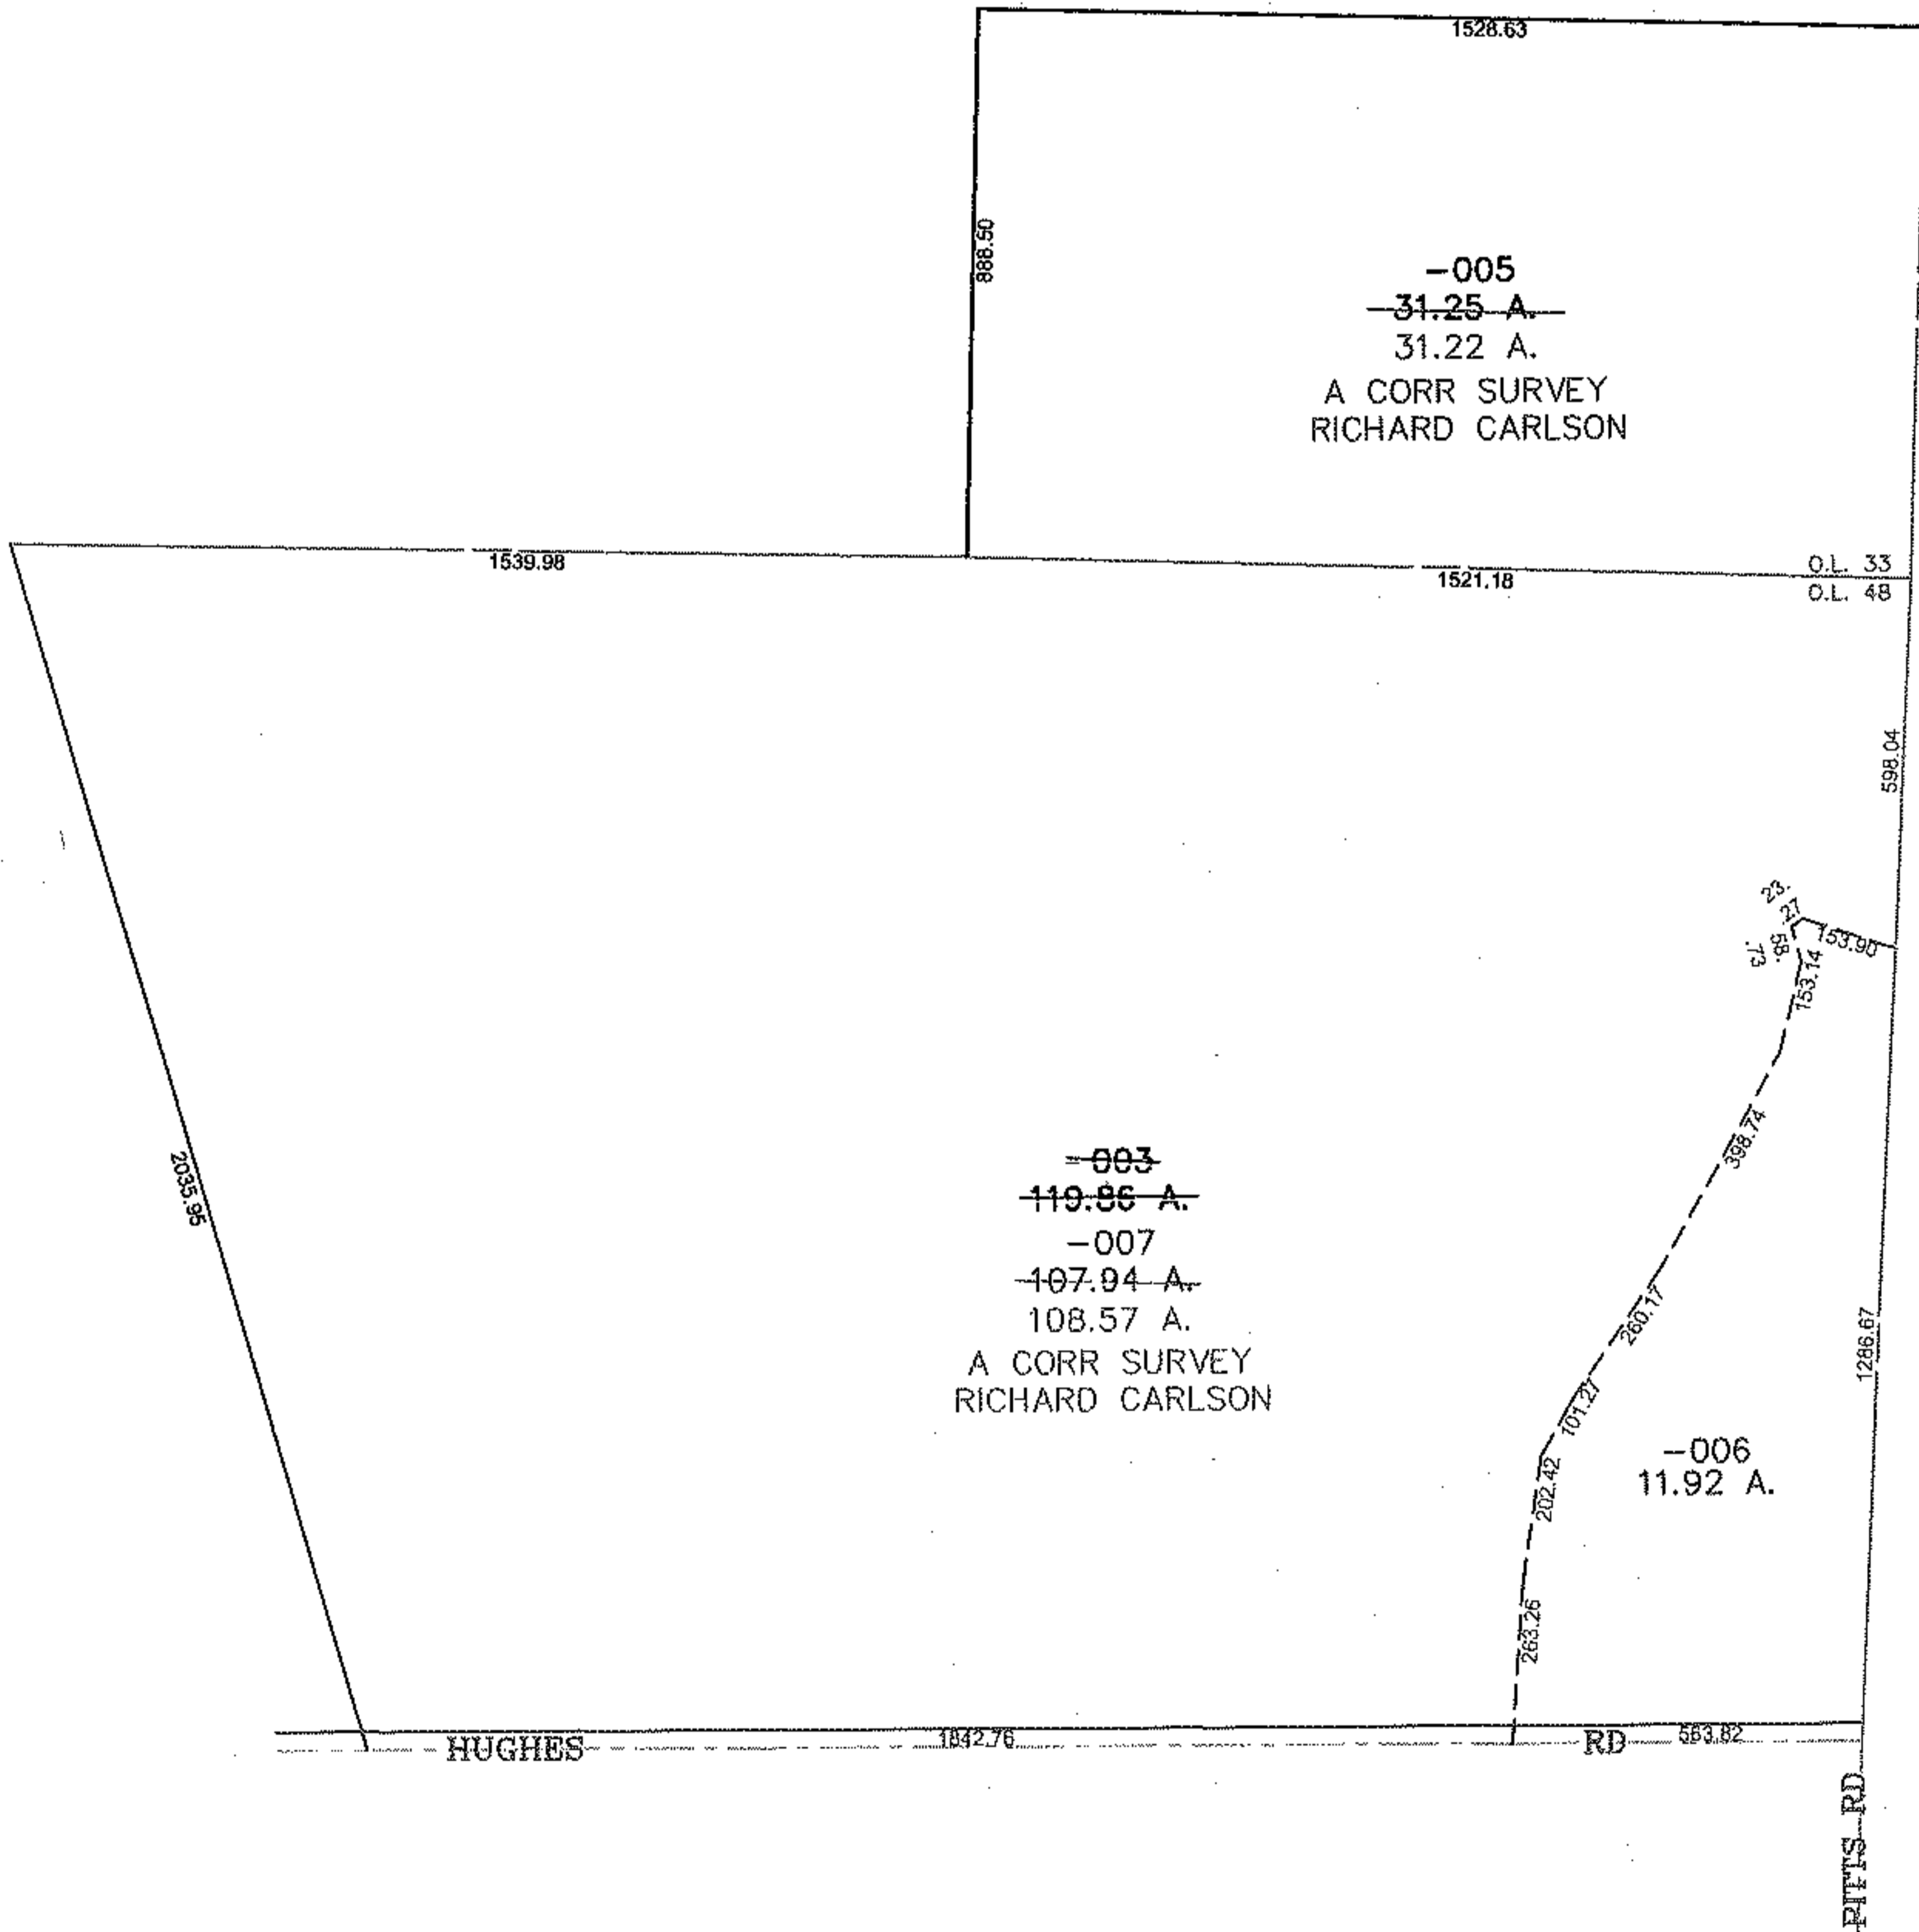

PARENT PARCEL: 14-00-048-000-003, 14-00-033-000-005

CHILD PARCEL: 14-00-048-000-006, -007

STARTING POINT: CENTERLINE OF HUGHES RD & PITTS RD

12-03018

**SPLITS/DEEDS PROCESSED**

LORAIN COUNTY TAX MAP DEPARTMENT  
226 MIDDLE AVE. ELYRIA, OHIO

SURVEYED BY: RICHARD CARLSON

CLOSURE: 0.00 : 10.000

MAP PAGE(S): 14-B

APPROVED BY: JAH DATE: 4/28/2012

SCALE: 1" = 500 PRIOR INSTRUMENT: 19990624753