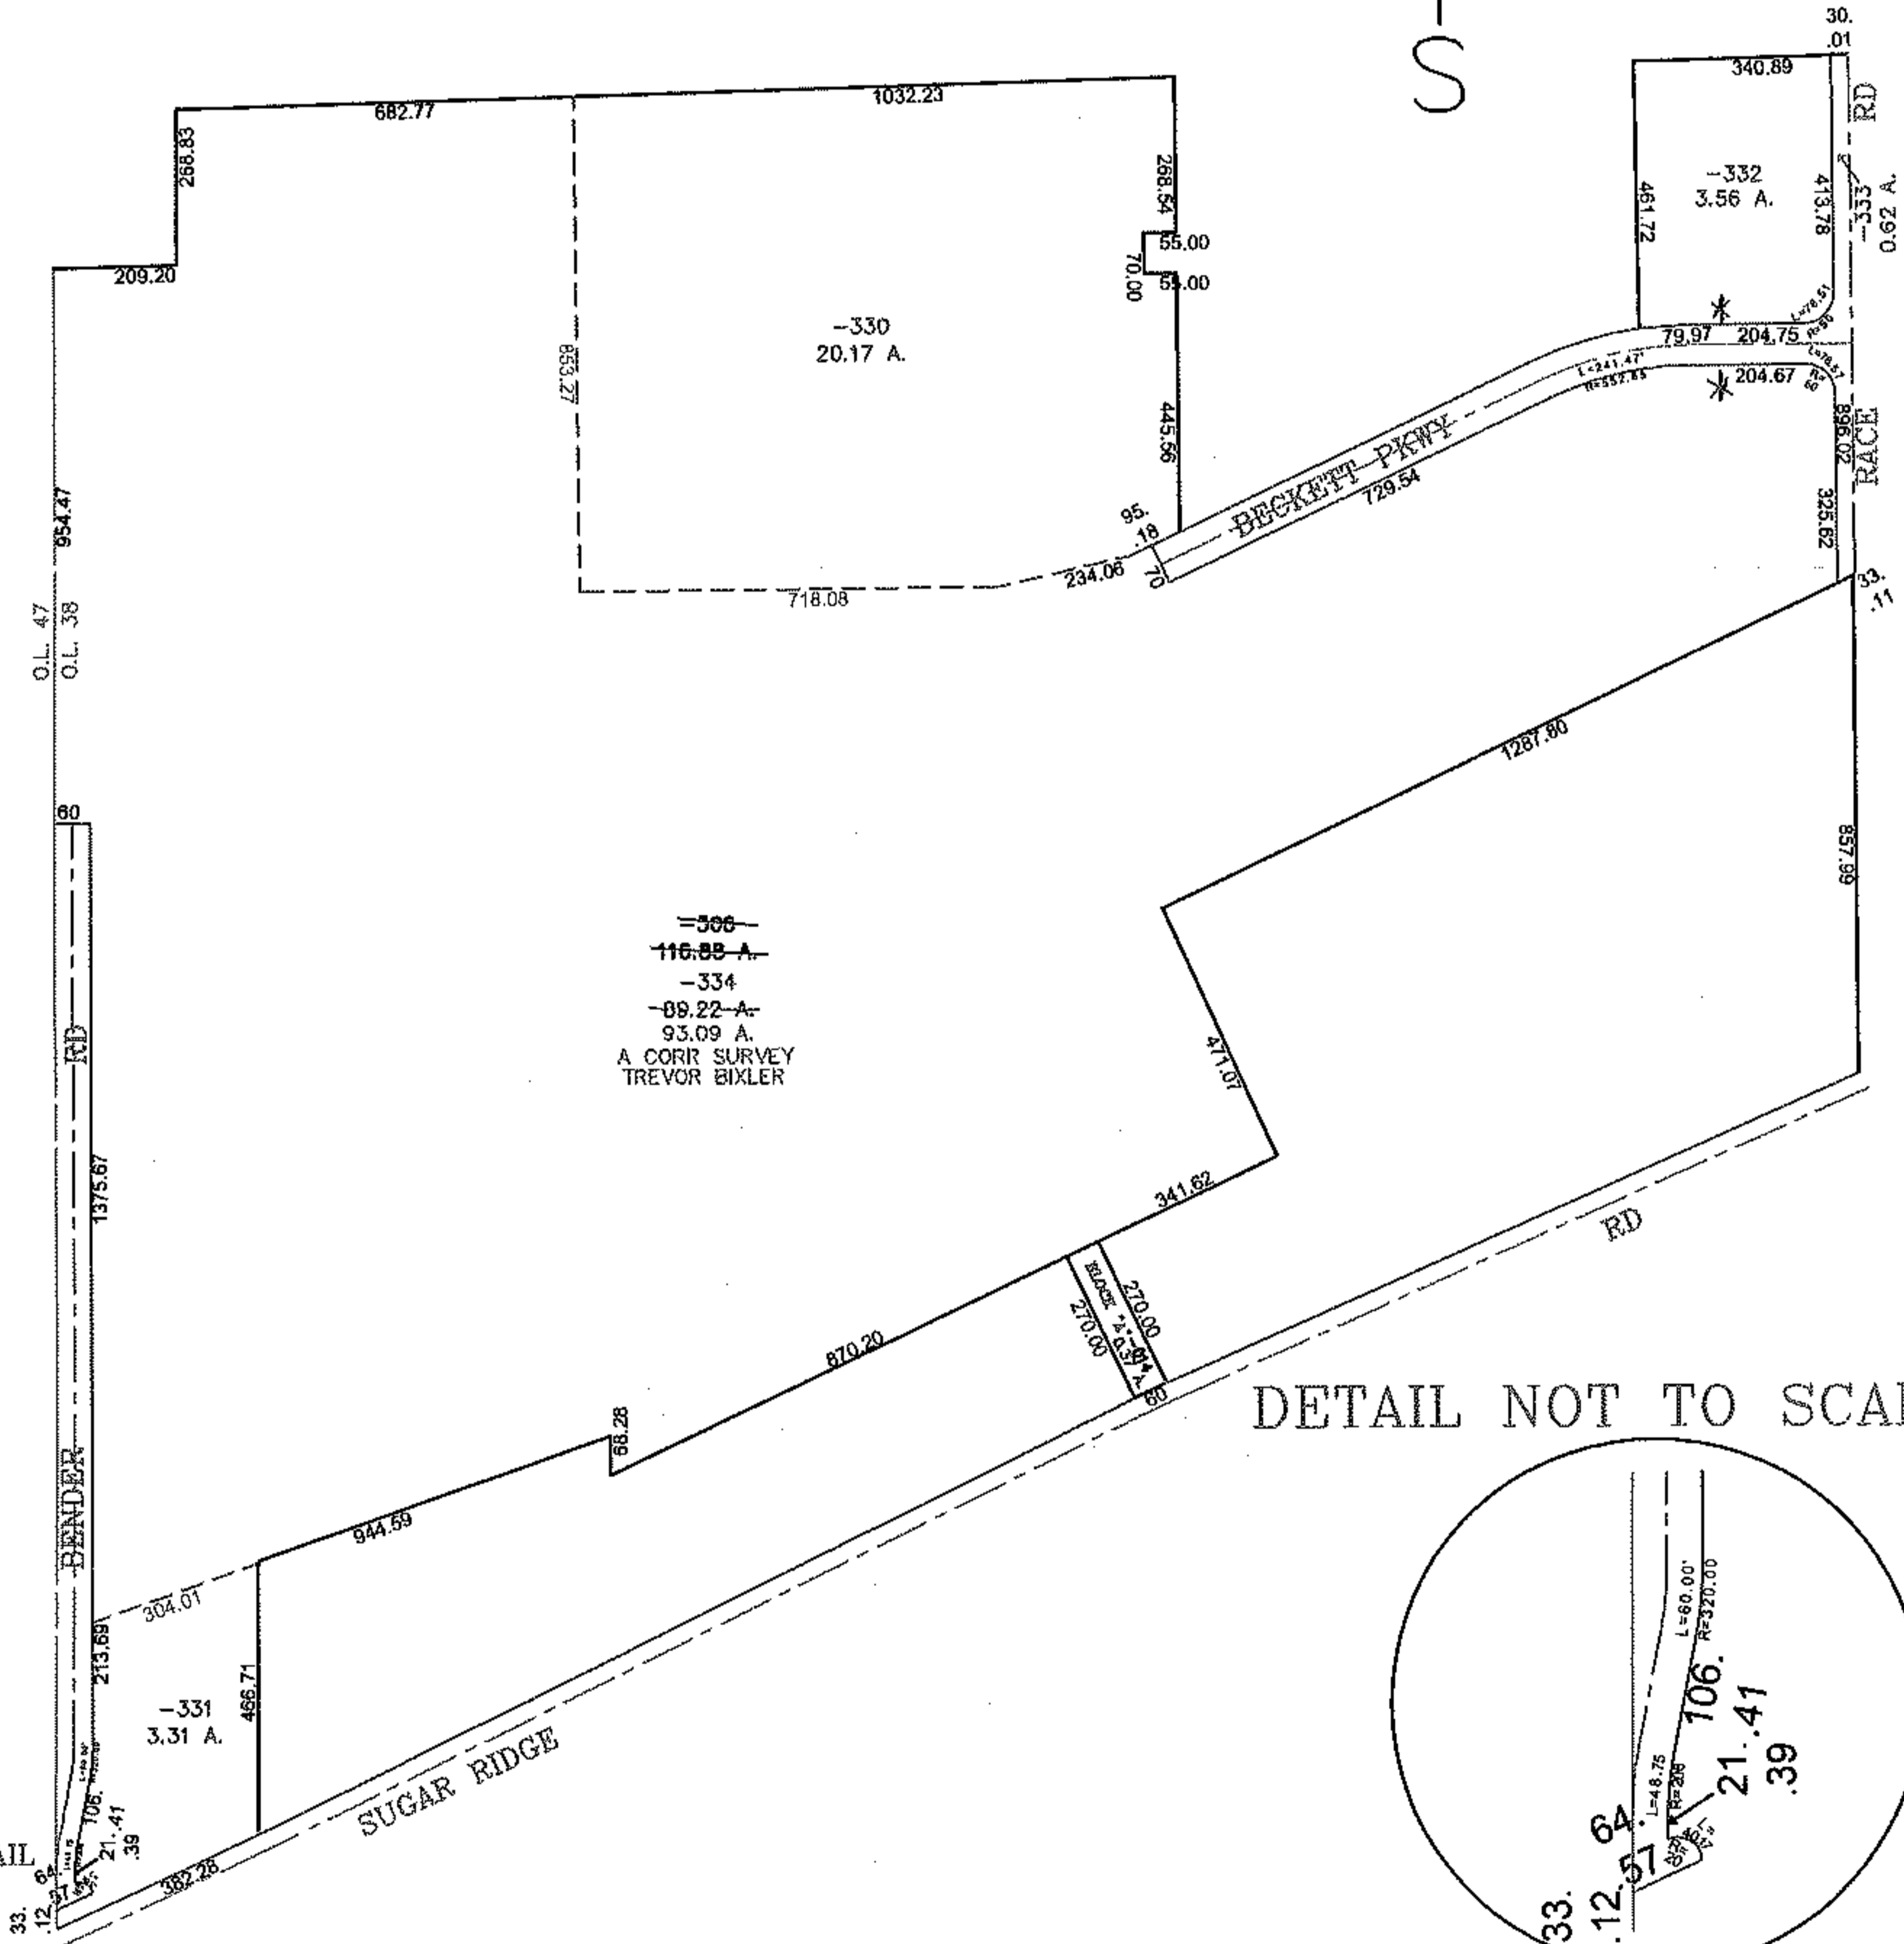

PARENT PARCEL: 07-00-038-000-306, -014

CHILD PARCEL: 07-00-0368-000-330 THRU -334

12-03016

STARTING POINT: CENTERLINE OF SUGAR RIDGE RD & RACE RD

**SPLITS/DEEDS PROCESSED**

LORAIN COUNTY TAX MAP DEPARTMENT  
226 MIDDLE AVE. ELYRIA, OHIO

SURVEYED BY: TREVOR BIXLER  
 CLOSURE: 0.00 : 10.000  
 MAP PAGE(S): 07-00-038-B  
 APPROVED BY: JAH DATE: 4/23/2012  
 SCALE: 1" = 500 PRIOR INSTRUMENT: 19980524293