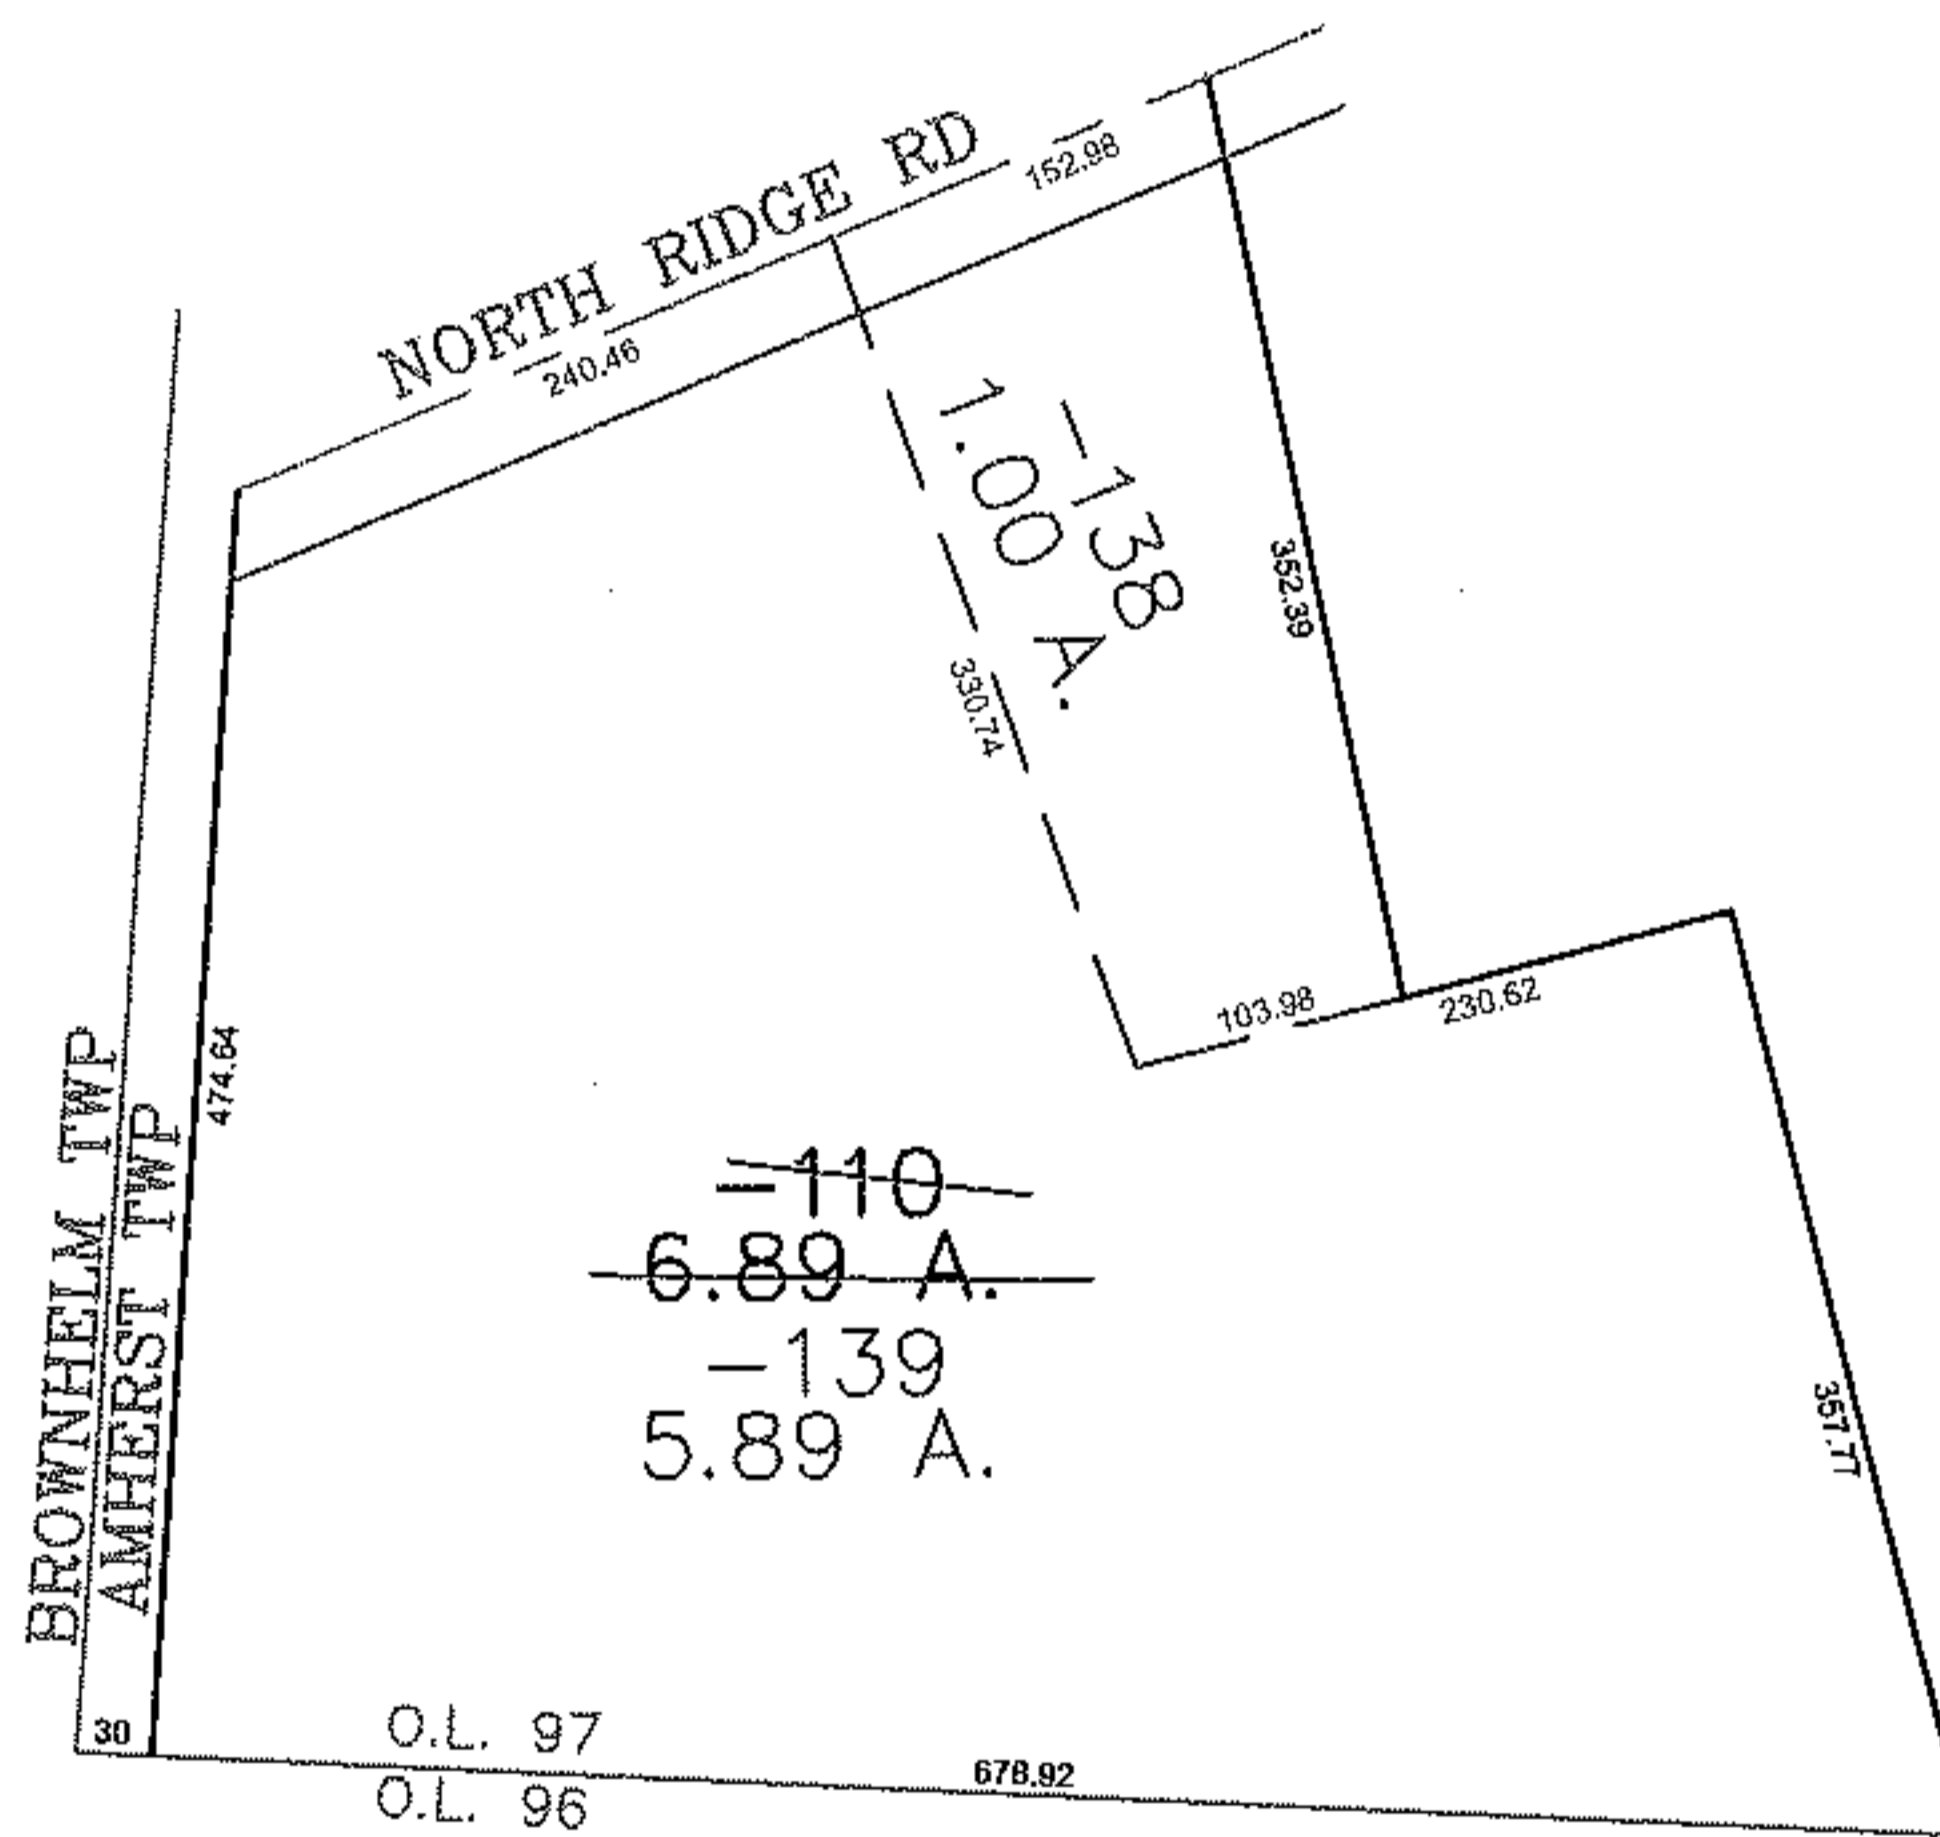

PARENT PARCEL: 05-00-097-103-110

CHILD PARCEL: 05-00-097-103-138, -139

STARTING POINT: SOUTHWEST CORNER OF O.L. 97

12-03015

SPLITS/DEEDS PROCESSED
 LORAIN COUNTY TAX MAP DEPARTMENT
 226 MIDDLE AVE. ELYRIA, OHIO

SURVEYED BY: THOMAS SIMON
 CLOSURE: 0.00 : 10.000
 MAP PAGE(S): 05-00-097-A
 APPROVED BY: JAH DATE: 4-18-2012
 SCALE: 1" = 200 PRIOR INSTRUMENT: 20070185106