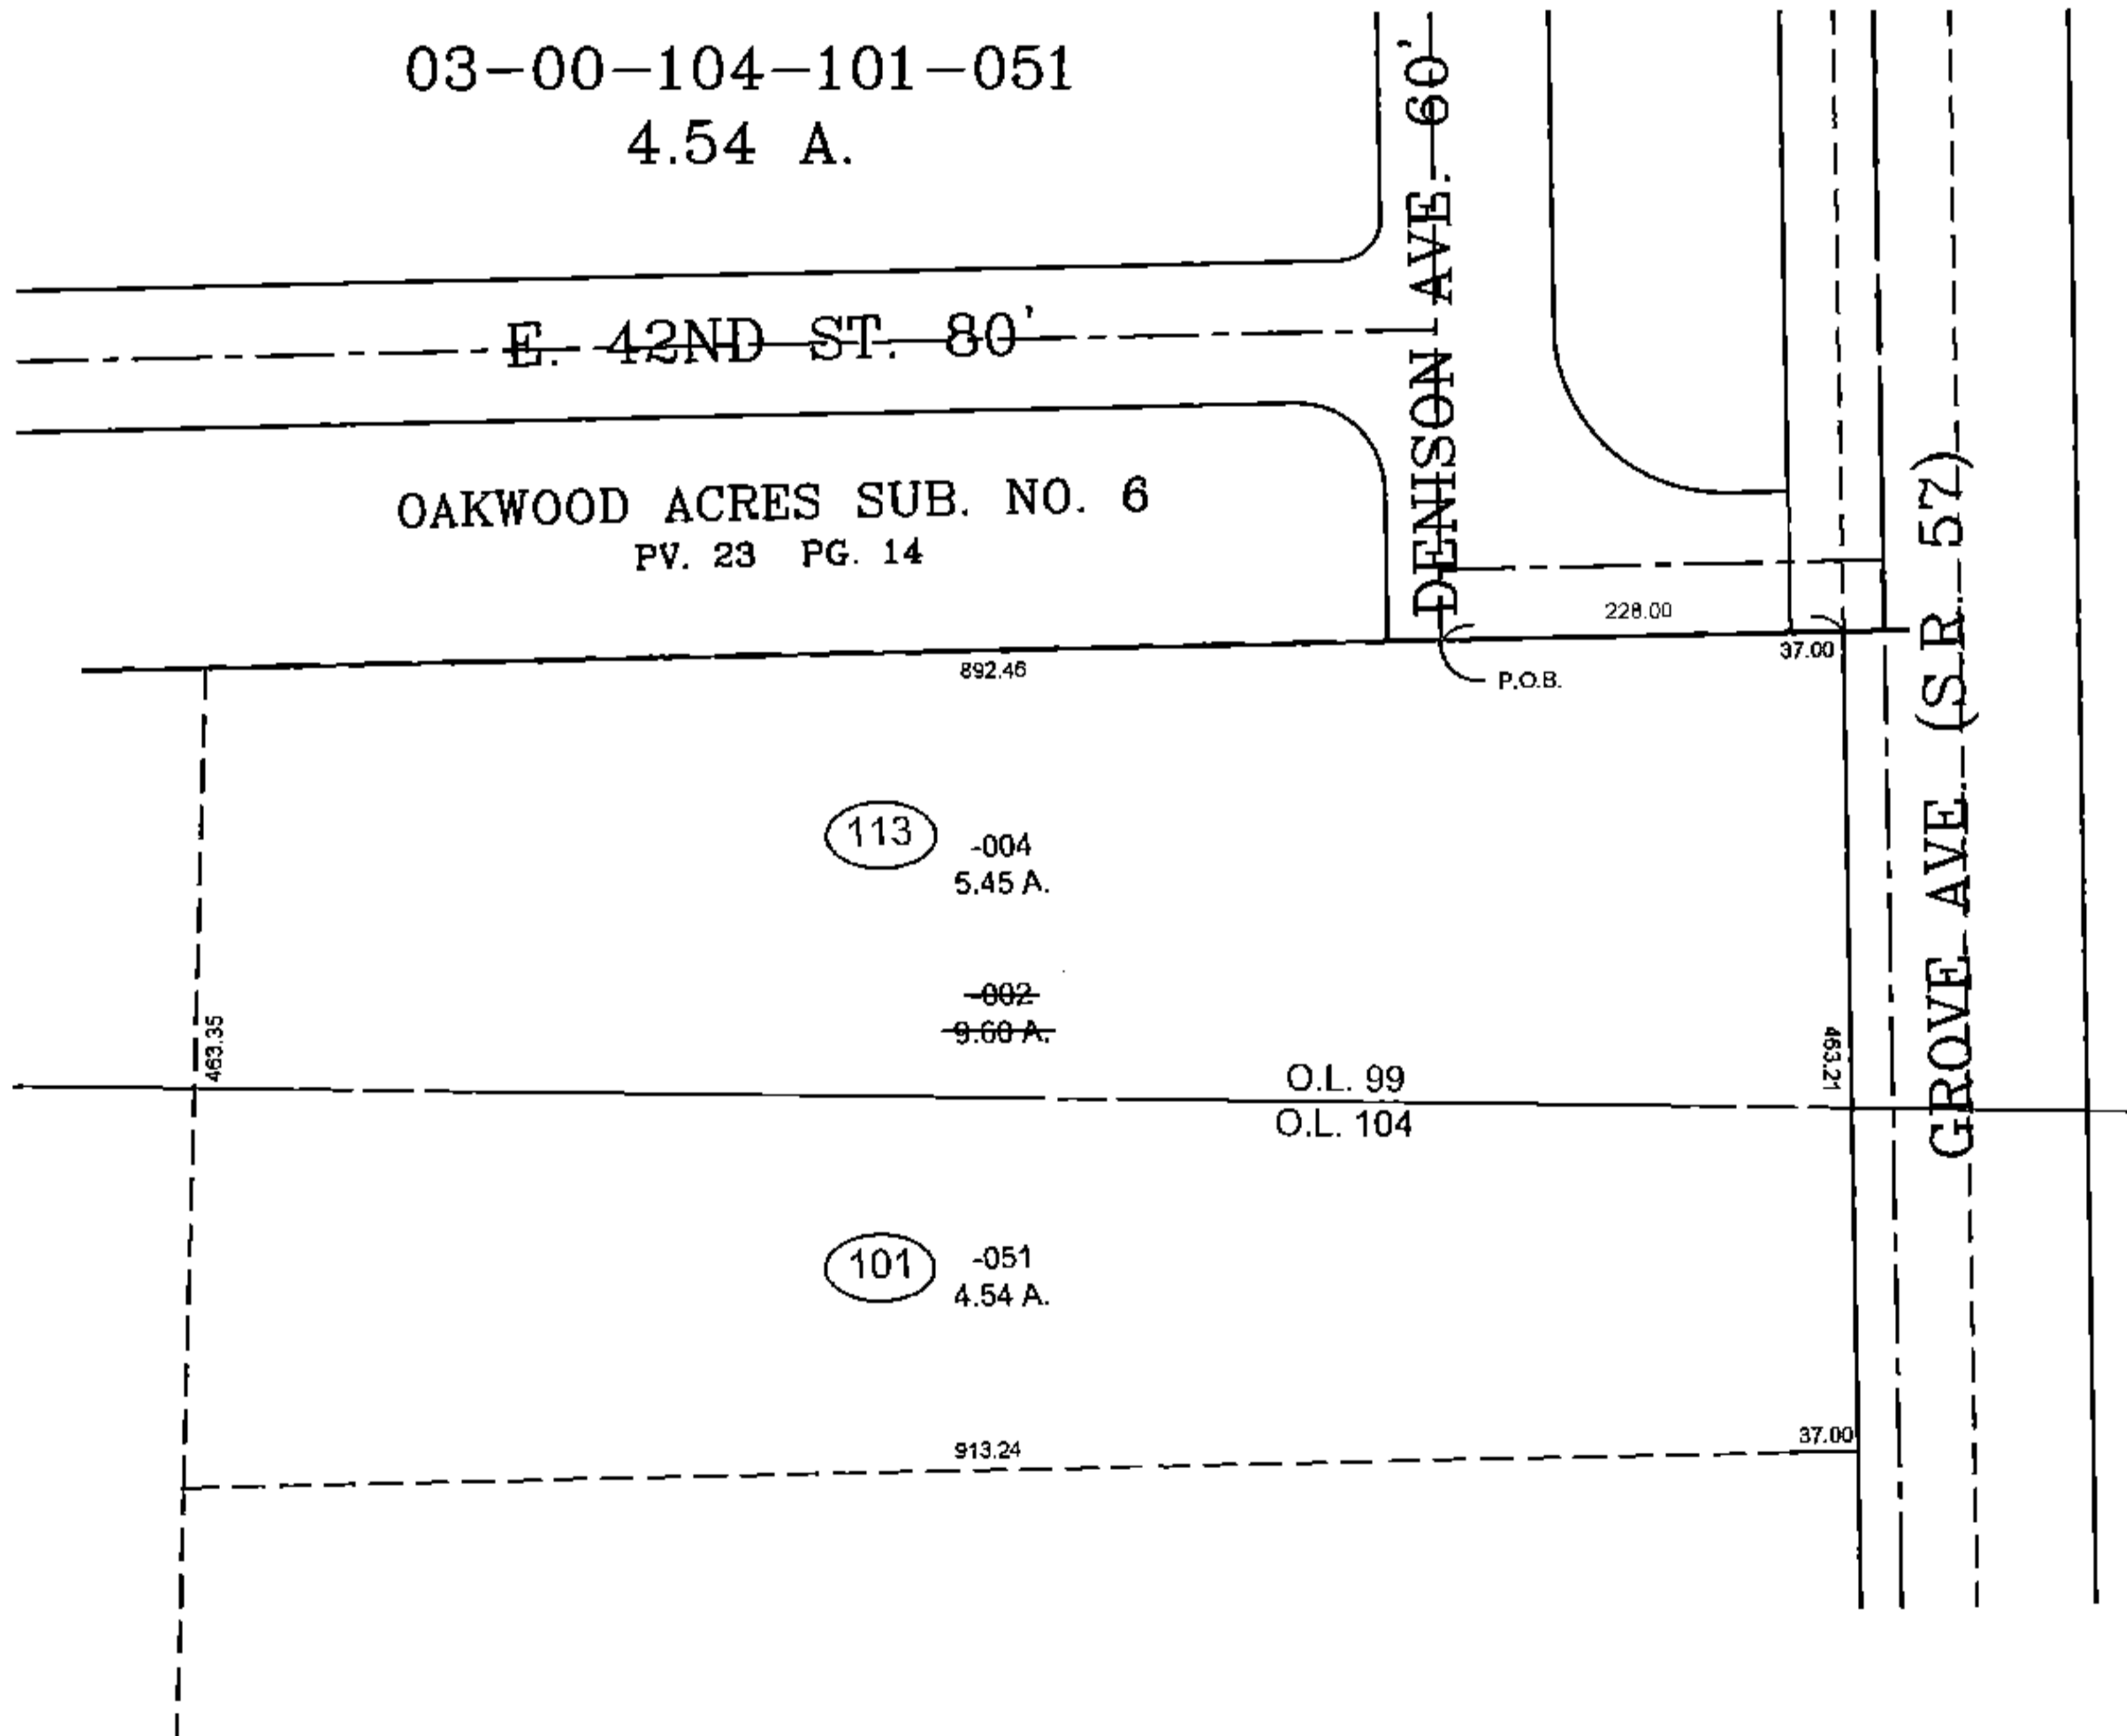

PARENT PARCEL: 03-00-099-113-002  
CHILD PARCEL: 03-00-099-113-004 & 03-00-104-101-051  
STARTING POINT: INTERSECTION, CL OF DENISON AVE. & SOUTH LINE OF OAKWOOD ACRES SUB. NO. 6

14-03005-A

### ACREAGE CORRECTION

03-00-099-113-002  
~~9.60 A.~~  
9.99 A.

### UNCOMBINATION

~~03-00-099-113-002~~  
~~9.99 A.~~

03-00-099-113-004  
5.45 A.

03-00-104-101-051  
4.54 A.

**SPLITS/DEEDS PROCESSED**  
LORAIN COUNTY TAX MAP DEPARTMENT  
226 MIDDLE AVE. ELYRIA, OHIO

SURVEYED BY: GERALD L. YETZER  
CLOSURE: 0.01 : 10,000  
MAP PAGE(S): 3-00-099 & -104  
APPROVED BY: TJS DATE: 9/11/14  
SCALE: 1" = 200' PRIOR INSTRUMENT: OR 46/757