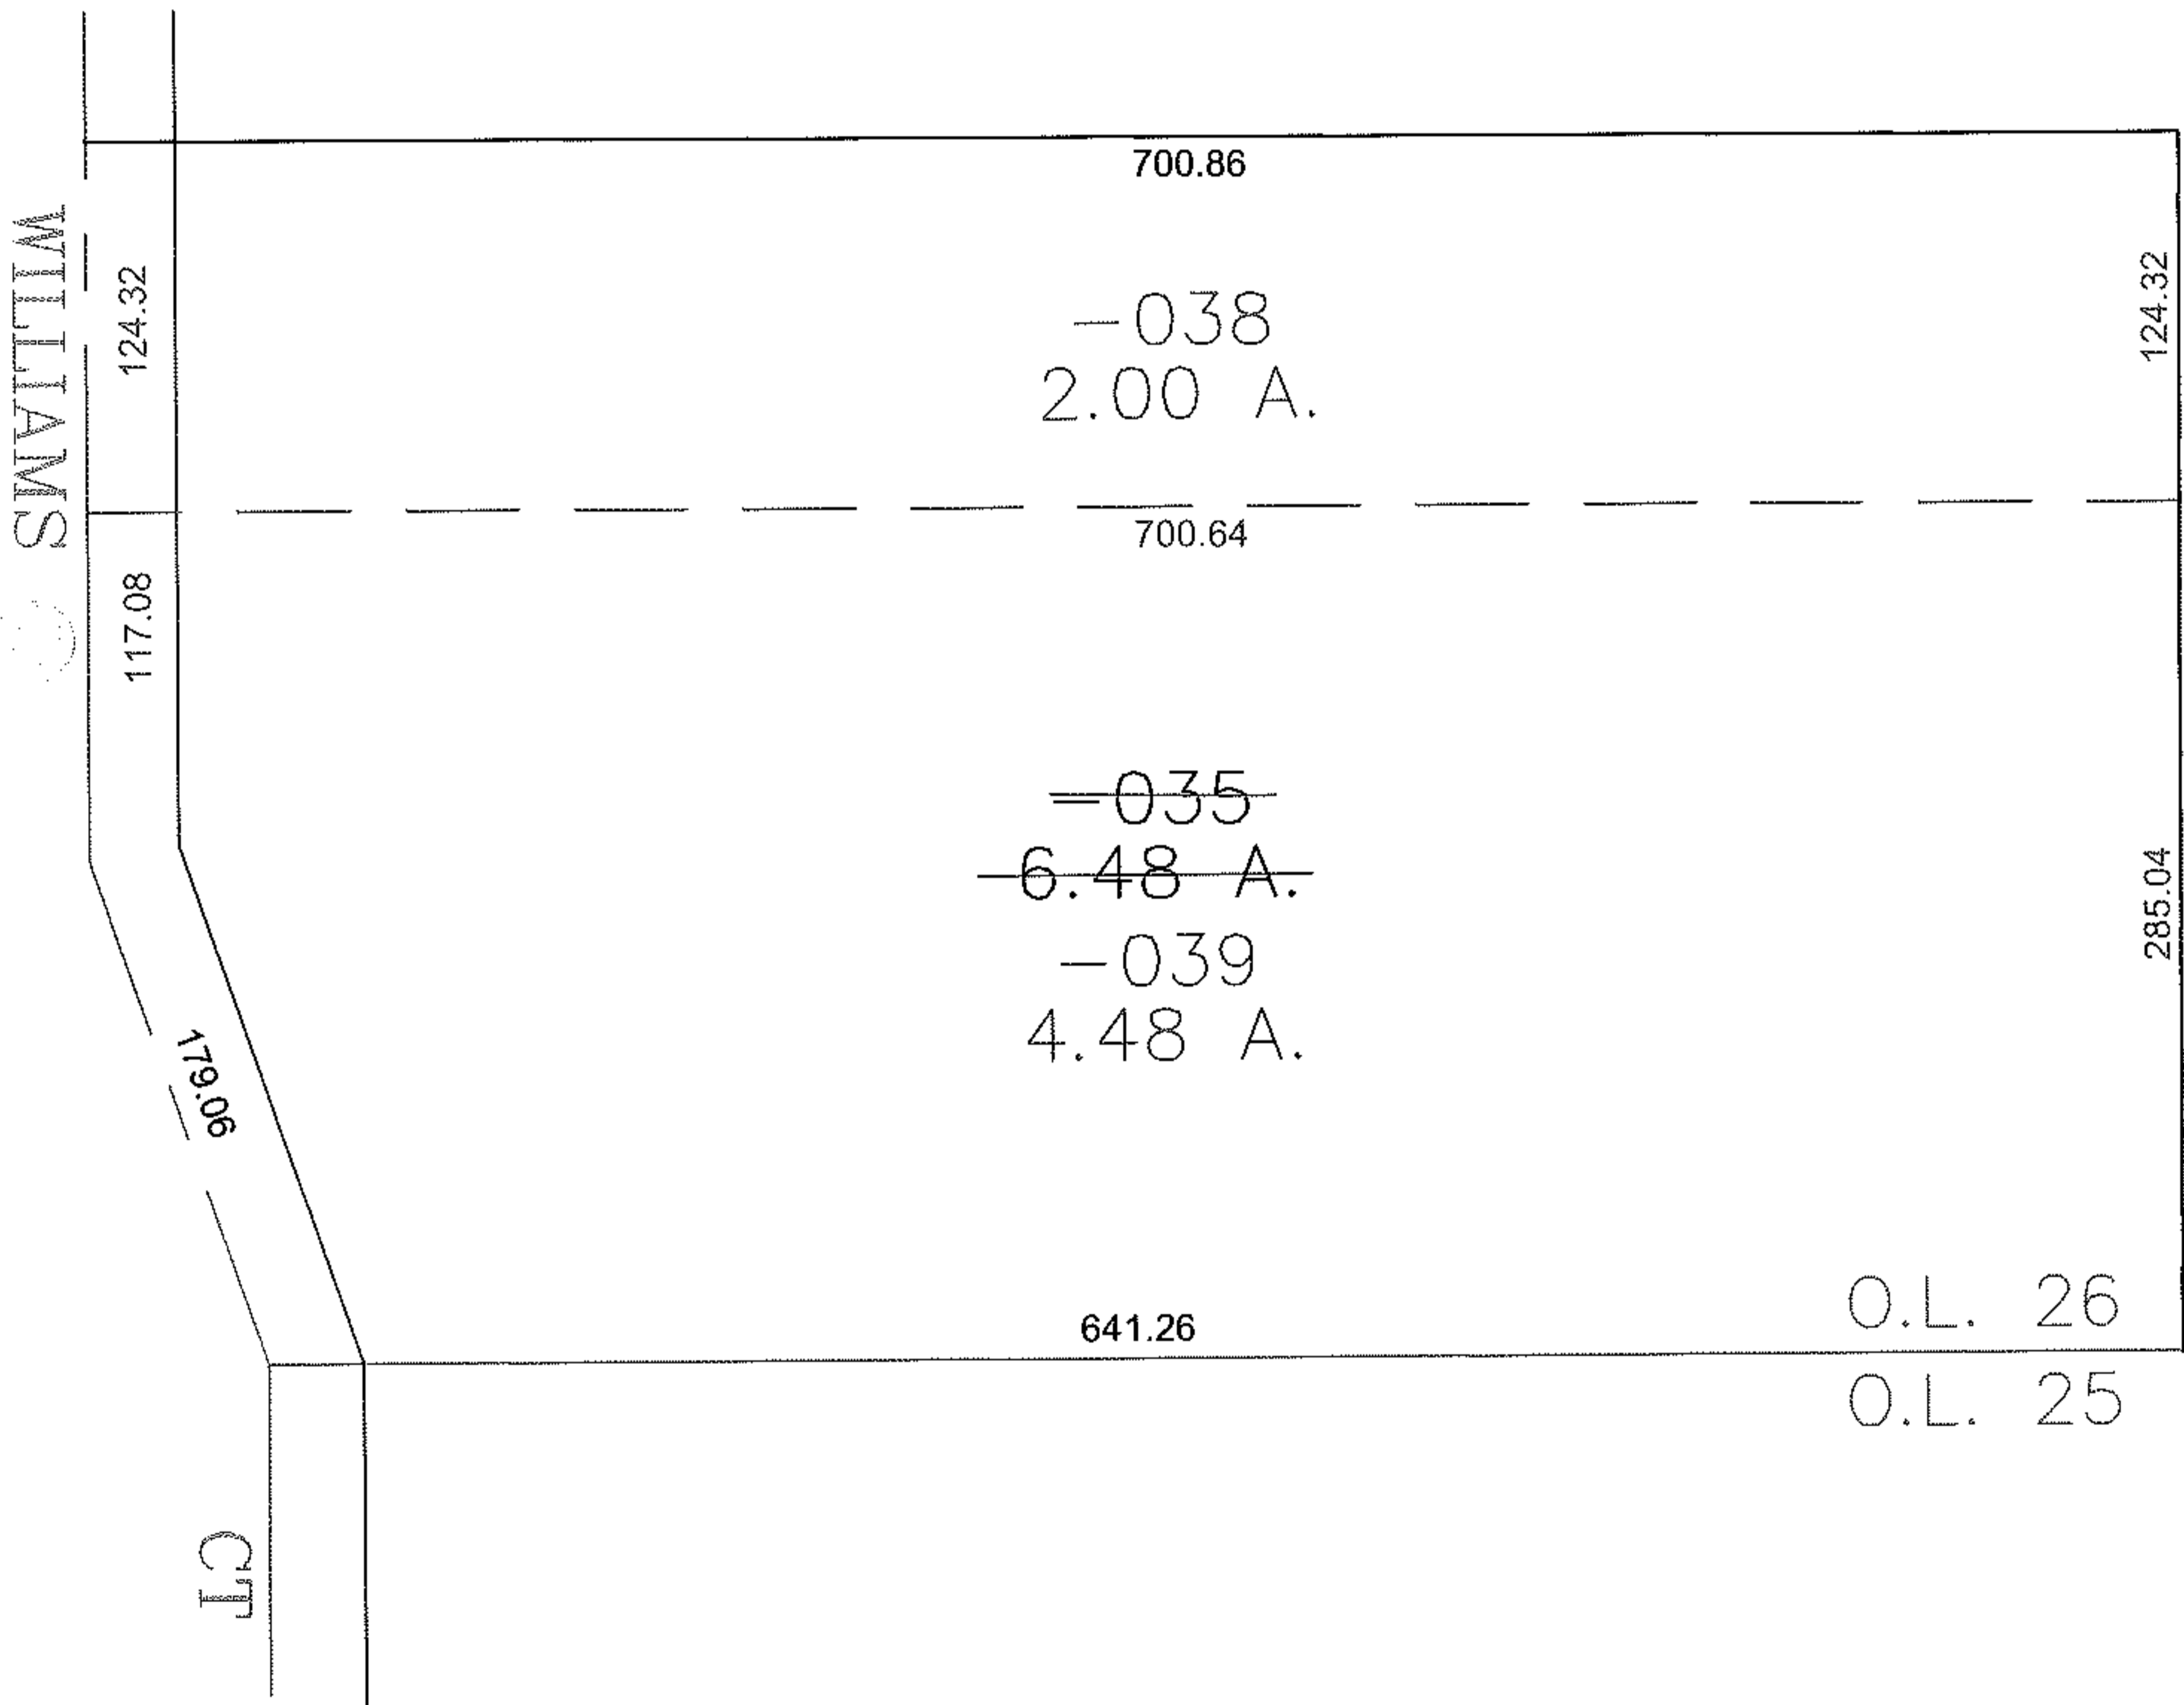

PARENT PARCEL: 04-00-026-110-035

CHILD PARCEL: 04-00-026-110-038, -039

STARTING POINT: CENTERLINE OF WILLIAMS CT & O.L. 26

12-03004

SPLITS/DEEDS PROCESSED

LORAIN COUNTY TAX MAP DEPARTMENT
226 MIDDLE AVE. ELYRIA, OHIO

SURVEYED BY: AMY KELLY

CLOSURE: 0.00 : 10.000

MAP PAGE(S): 04-00-026-G

APPROVED BY: JAH DATE: 3-1-2012

SCALE: 1" = 100 PRIOR INSTRUMENT: 20000701036