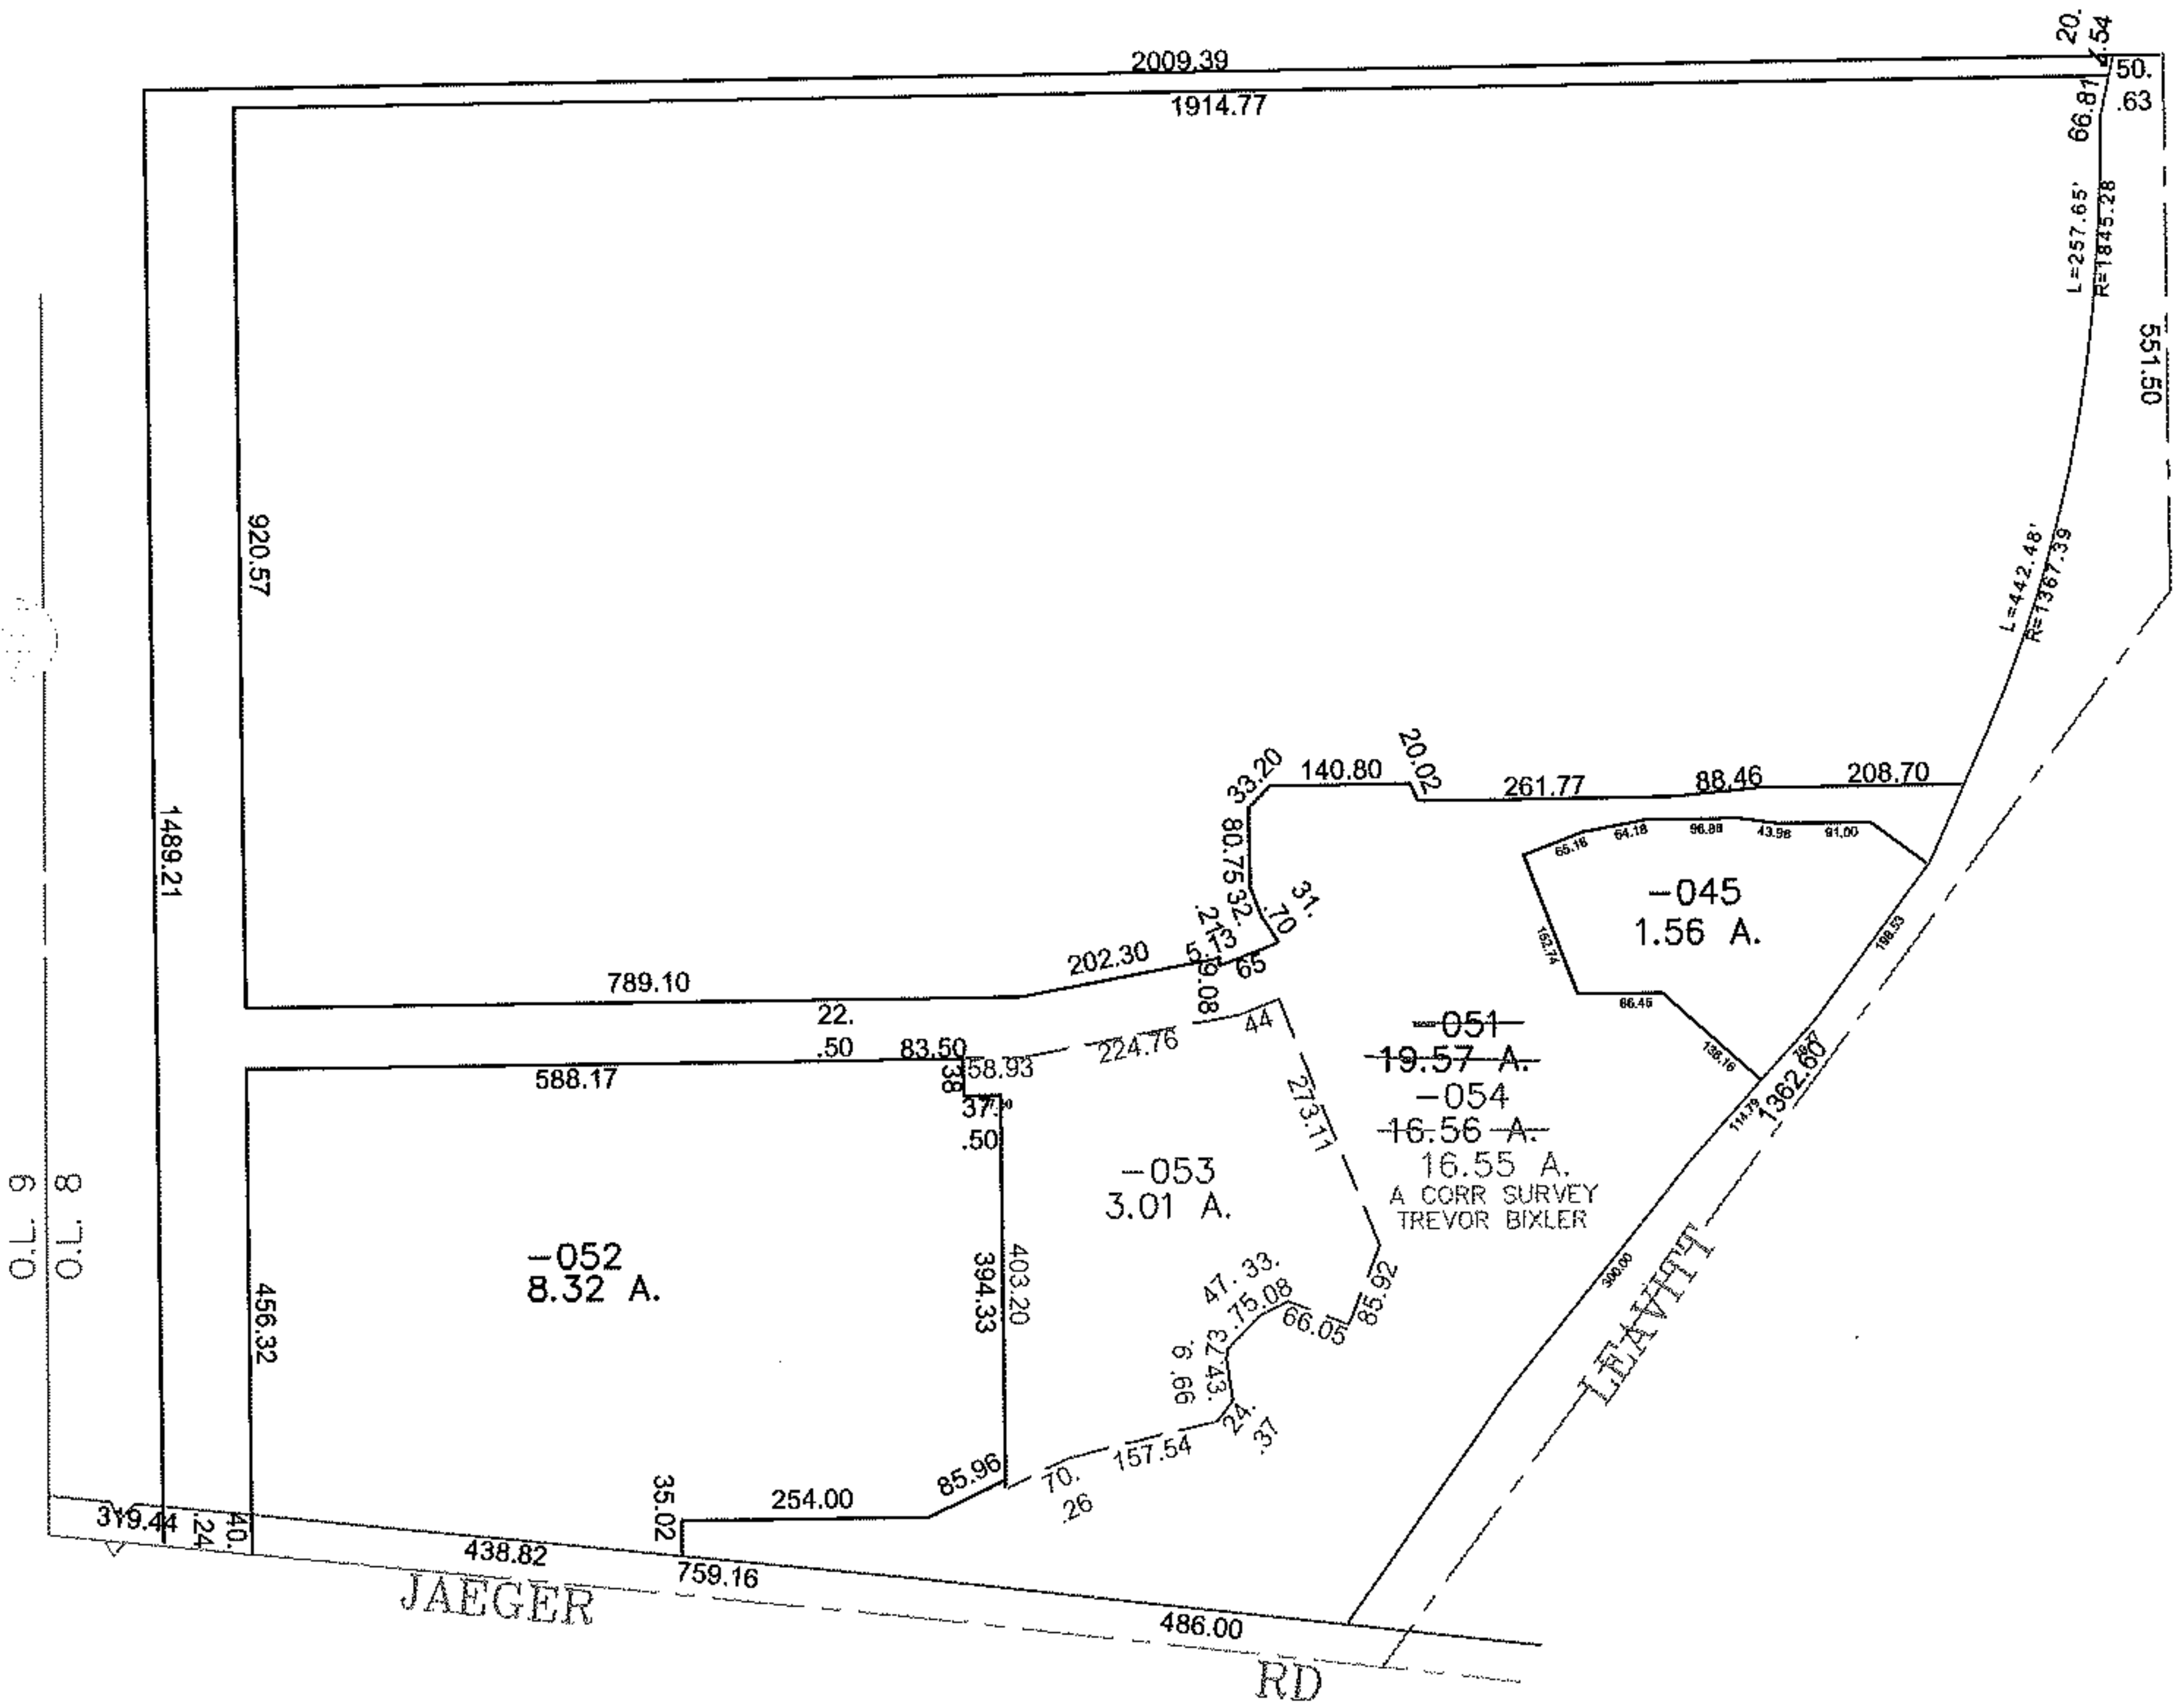

RASTER

PARENT PARCEL: 02-02-008-107-051

CHILD PARCEL: 02-02-008-107-053, -054

STARTING POINT: CENTERLINE OF JAEGER RD & O.L. 8

12-03001

**SPLITS/DEEDS PROCESSED**

LORAIN COUNTY TAX MAP DEPARTMENT  
226 MIDDLE AVE. ELYRIA, OHIO

SURVEYED BY: TREVOR BIXLER  
CLOSURE: 0.00 : 10.000  
MAP PAGE(S): 02-02-008-A, B  
APPROVED BY: JAH DATE: 2/22/2012  
SCALE: 1" = 300 PRIOR INSTRUMENT: 20090290055