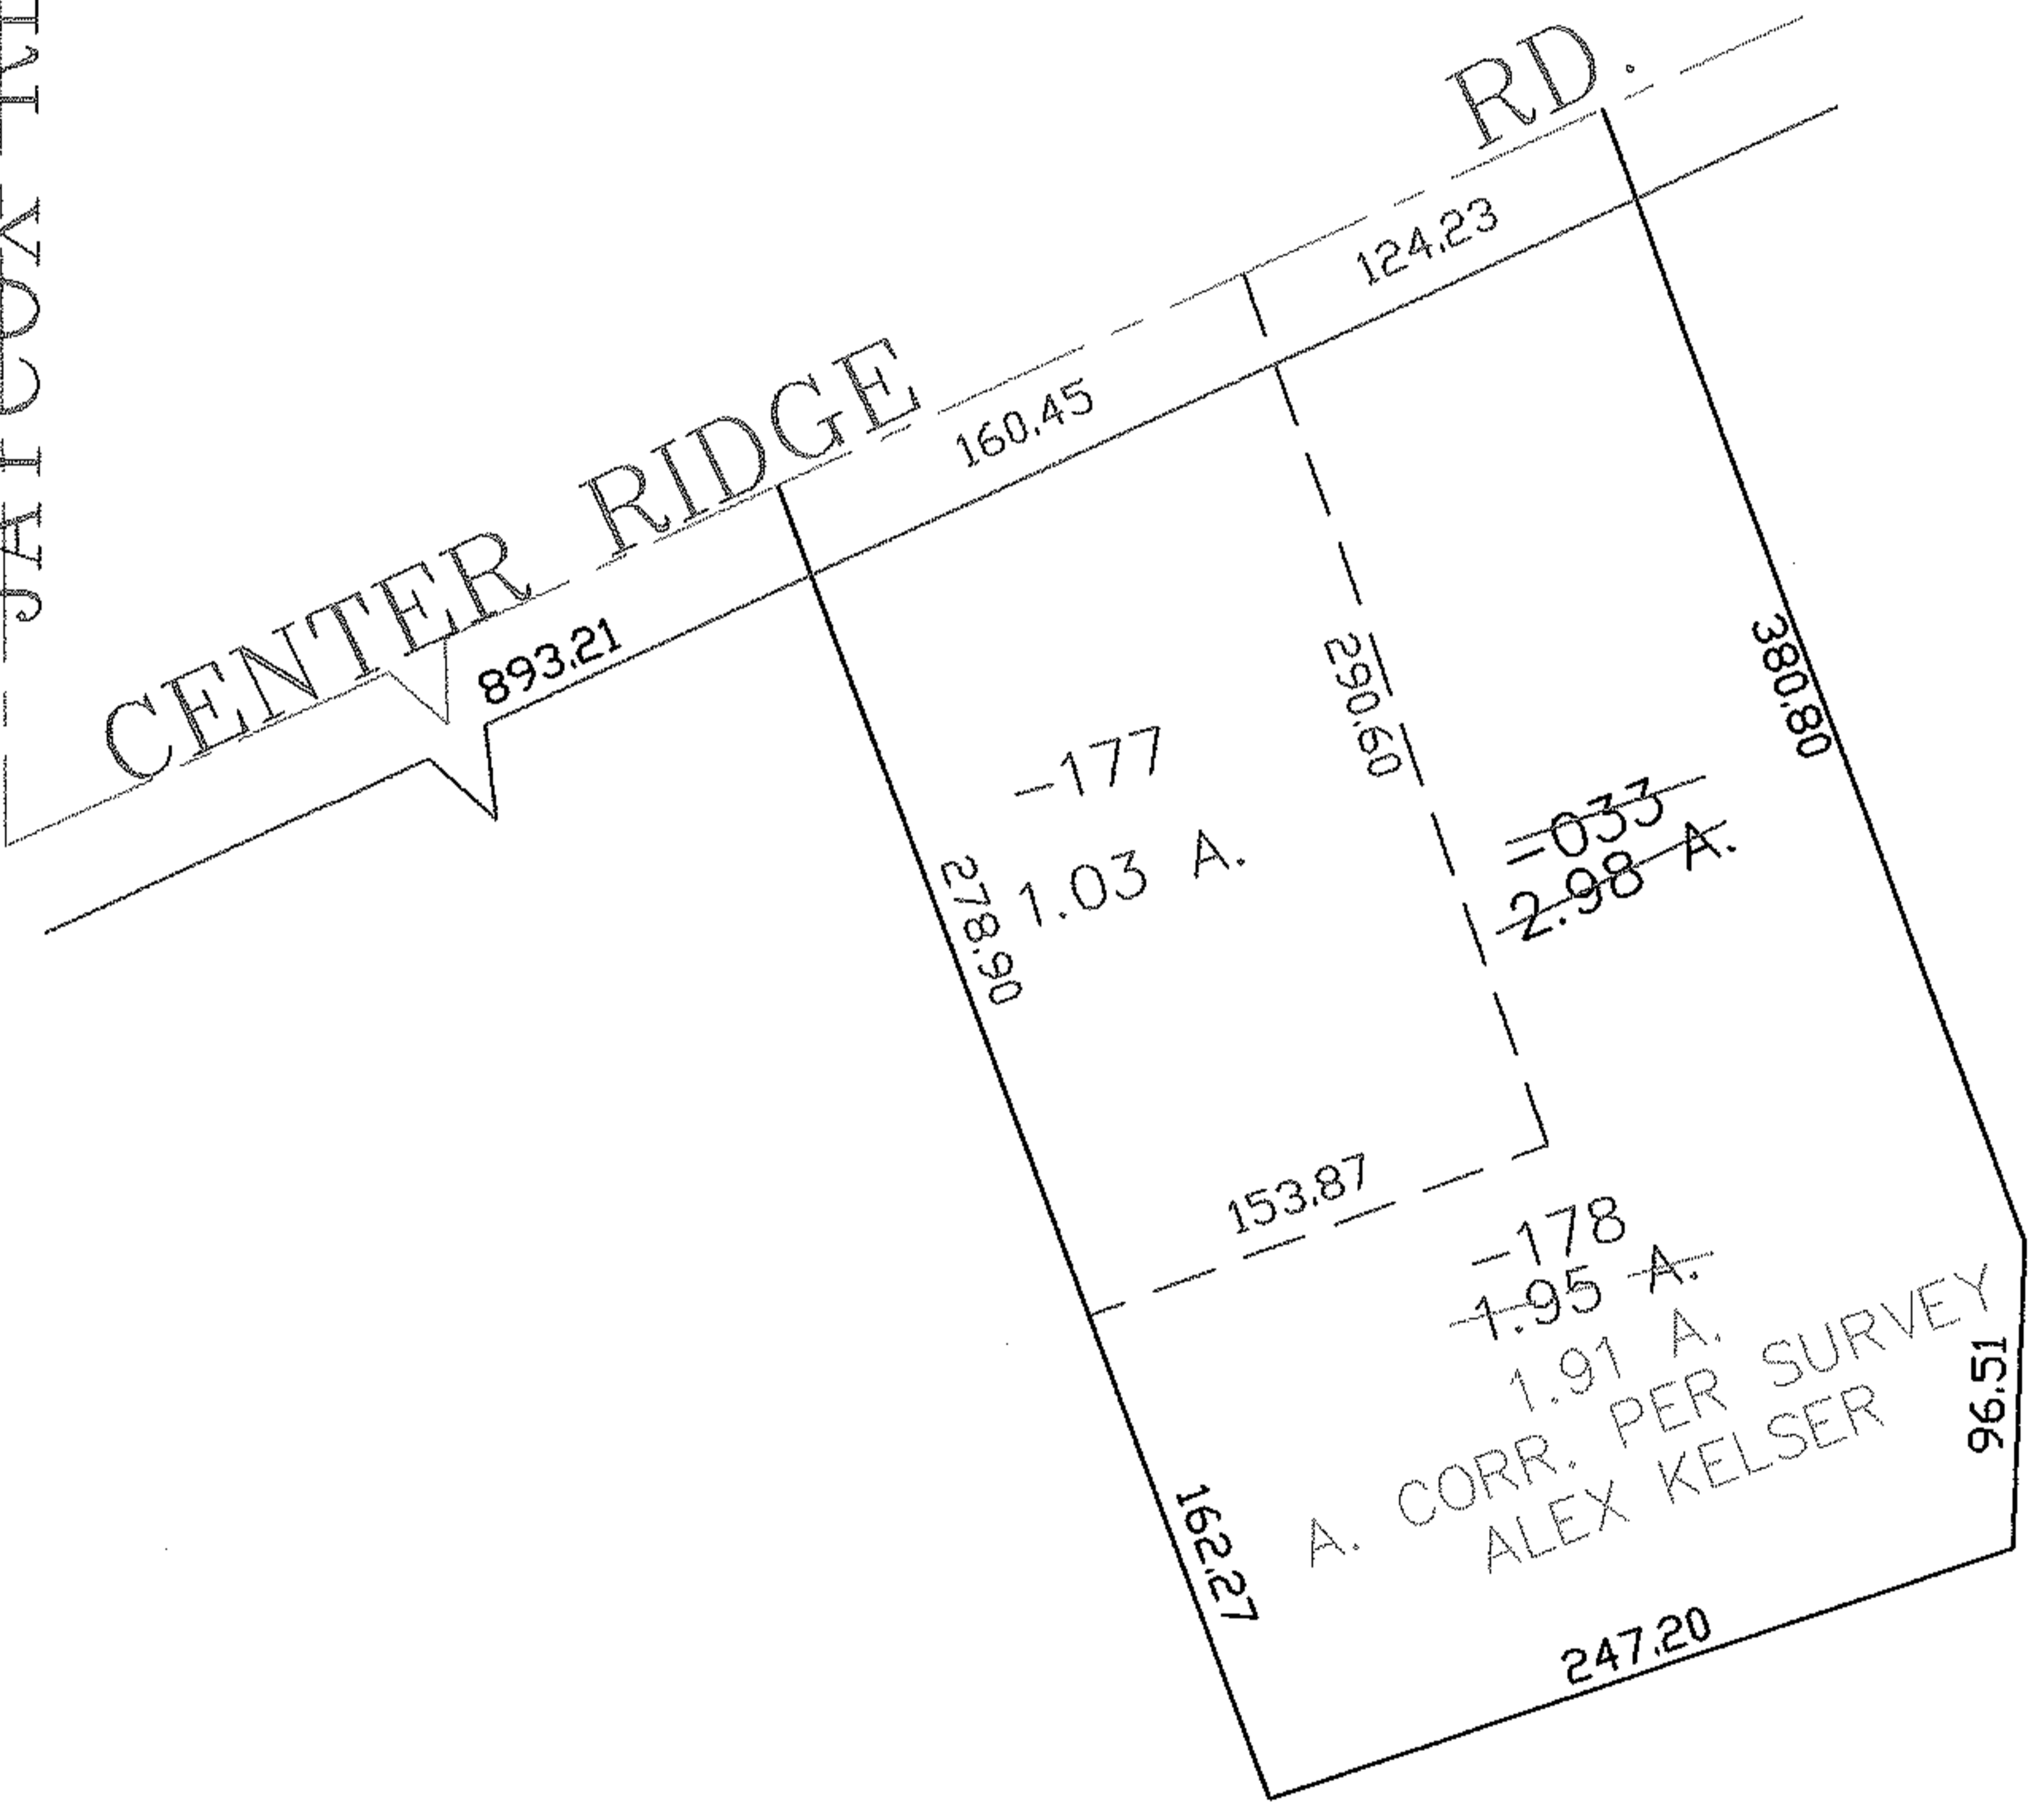

Raster

PARENT PARCEL: 07-00-016-104-033

CHILD PARCEL: 07-00-016-104-177, -178

STARTING POINT: CENTERLINE OF JAYCOX RD. & CENTER RIDGE RD.

NO. 01557

JAYCOX RD.

CENTER RIDGE RD.

RD.

**SPLITS/DEEDS PROCESSED**

LORAIN COUNTY TAX MAP DEPARTMENT  
226 MIDDLE AVE. ELYRIA, OHIO

SURVEYED BY: ALEX KELSER

CLOSURE: 0.00 : 10.000

MAP PAGE(S): 07-00-016-A

APPROVED BY: JAH DATE: 12-29-03

SCALE: 1" = 100 PRIOR INSTRUMENT: DV 602/462