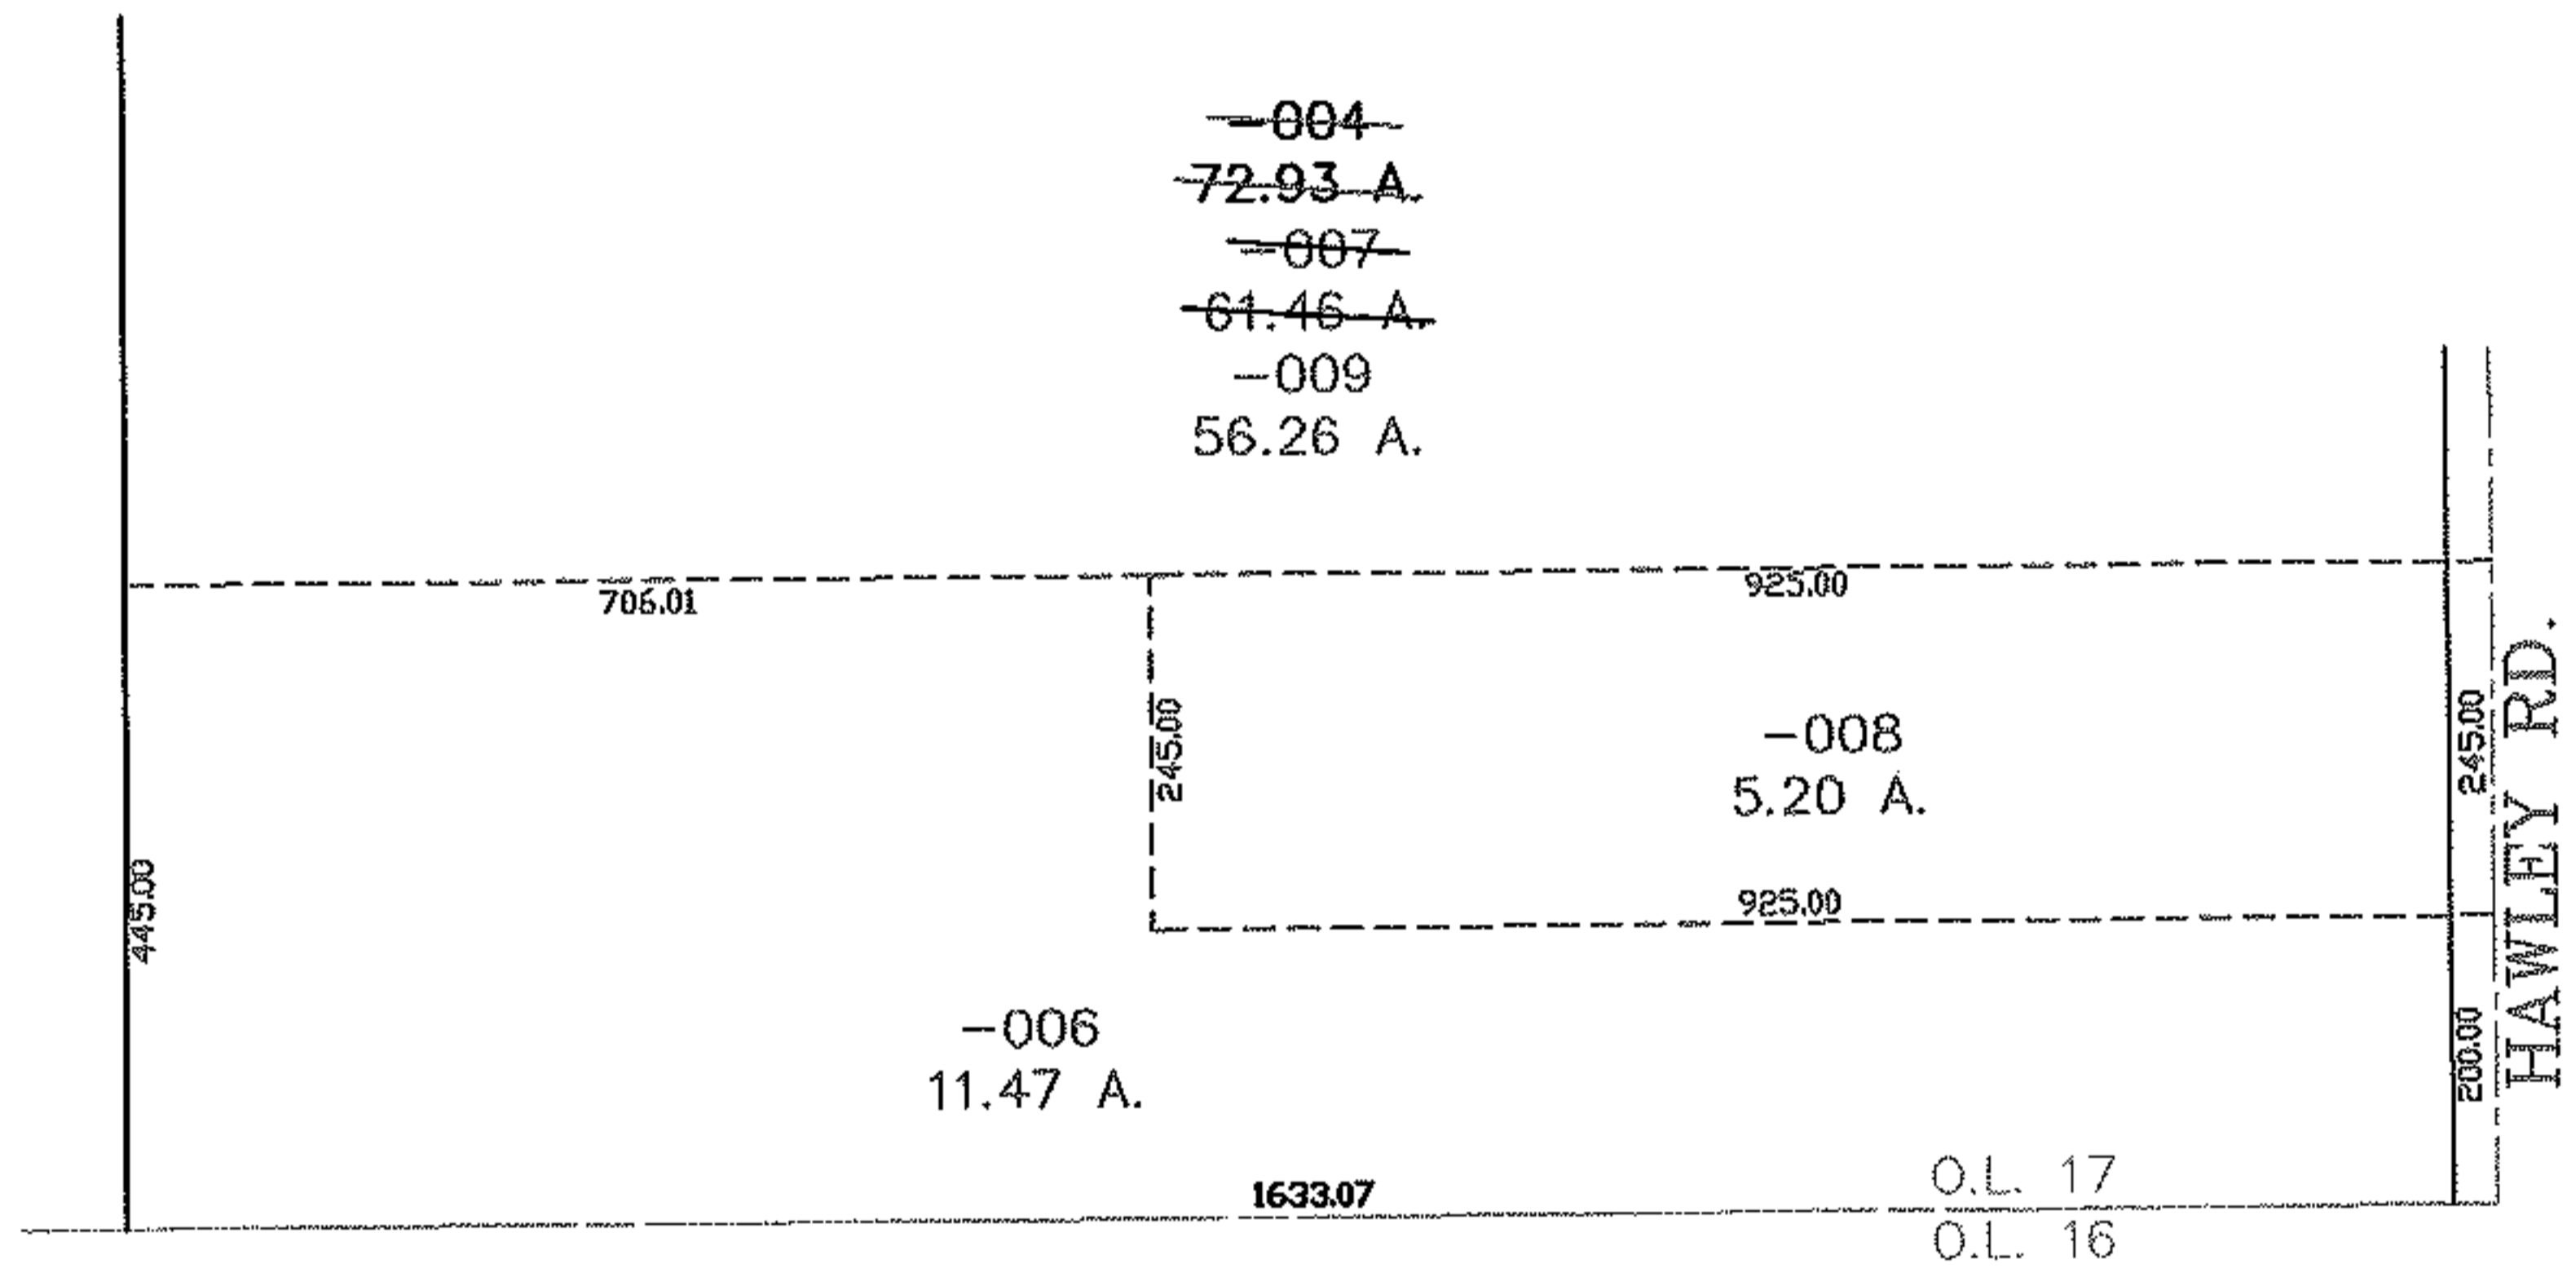

PARENT PARCEL: 18-00-017-000-004  
CHILD PARCEL: 18-00-017-000-006 THRU -009  
STARTING POINT: CENTERLINE OF HAWLEY RD. & O.L. 17

NO. 01549

**SPLITS/DEEDS PROCESSED**  
LORAIN COUNTY TAX MAP DEPARTMENT  
226 MIDDLE AVE. ELYRIA, OHIO

SURVEYED BY: RICHARD D. CARLSON  
CLOSURE: 0.00 : 10.000  
MAP PAGE(S): 18-C  
APPROVED BY: JAH DATE: 12-16-03  
SCALE: 1" = 300 PRIOR INSTRUMENT: DV 1276/617