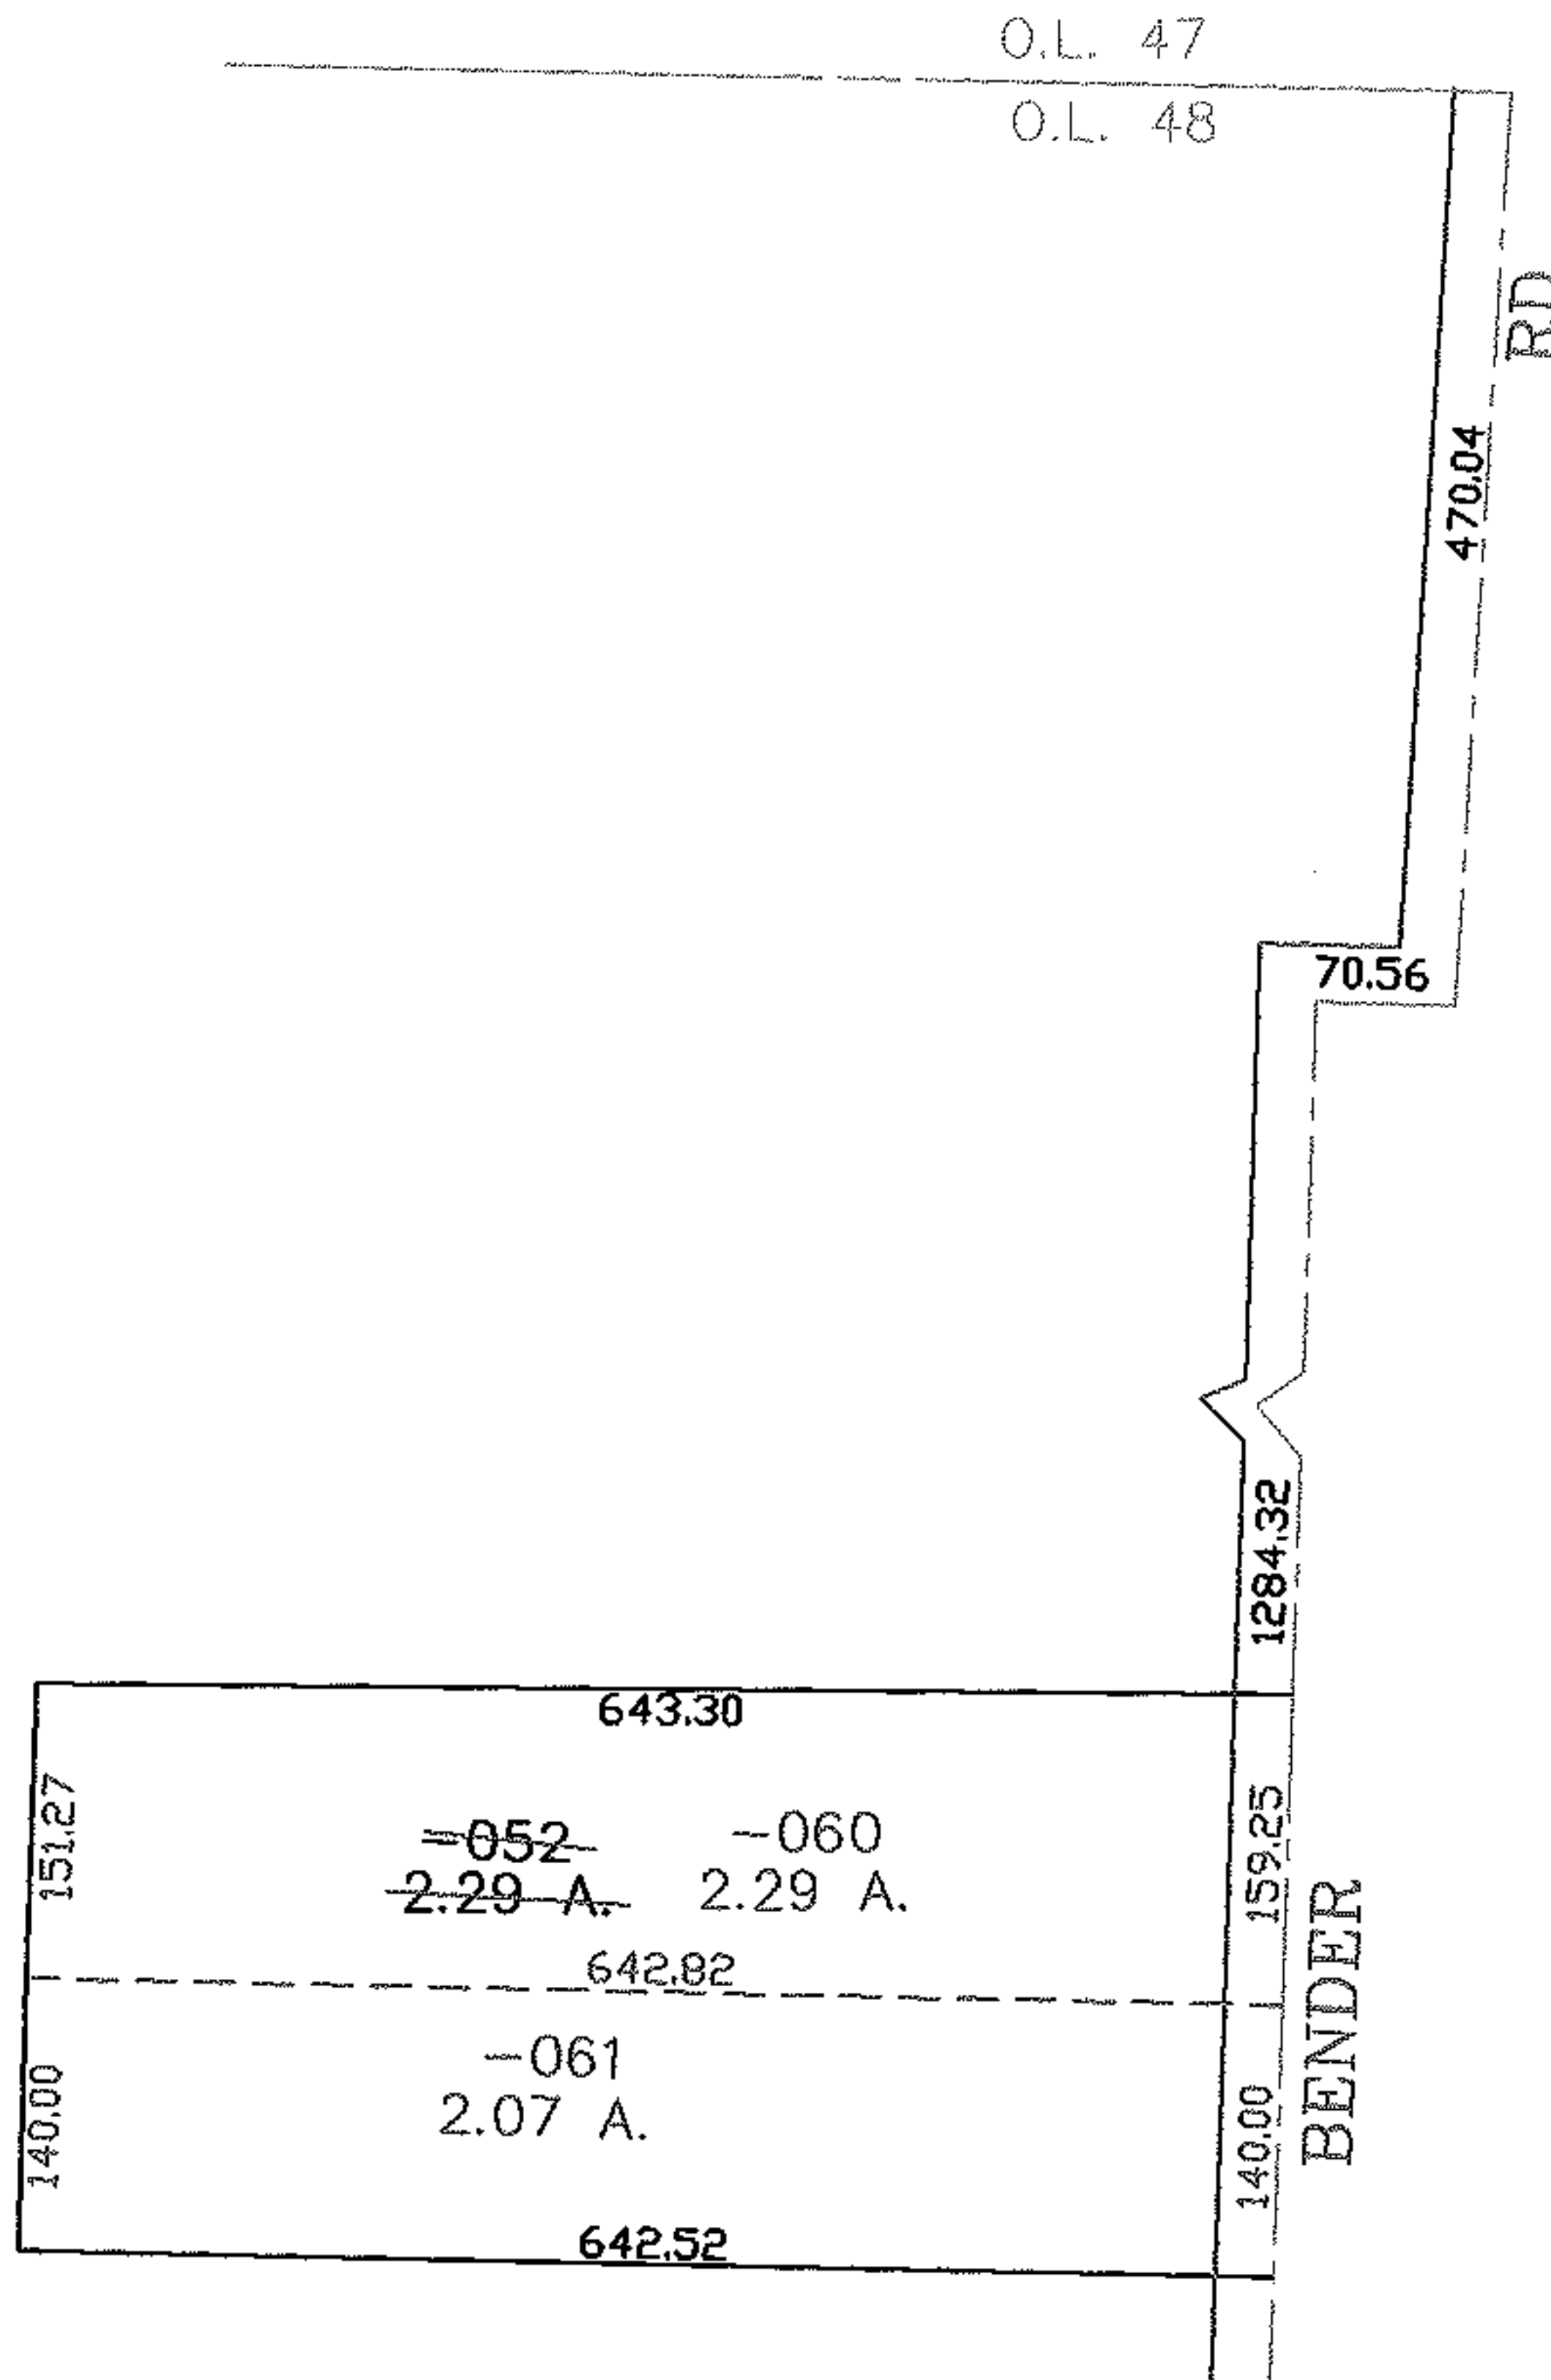

PARENT PARCEL: 07-00-048-000-052

CHILD PARCEL: 07-00-048-000-060, -061

STARTING POINT: CENTERLINE OF BENDER RD. & O.L. 48

NO. 01548

**SPLITS/DEEDS PROCESSED**  
 LORAIN COUNTY TAX MAP DEPARTMENT  
 226 MIDDLE AVE. ELYRIA, OHIO

SURVEYED BY: THOMAS A. SIMON  
 CLOSURE: 0.00 : 10,000  
 MAP PAGE(S): 7-E  
 APPROVED BY: JAH DATE: 12-16-03  
 SCALE: 1" = 200 PRIOR INSTRUMENT: 20030881030