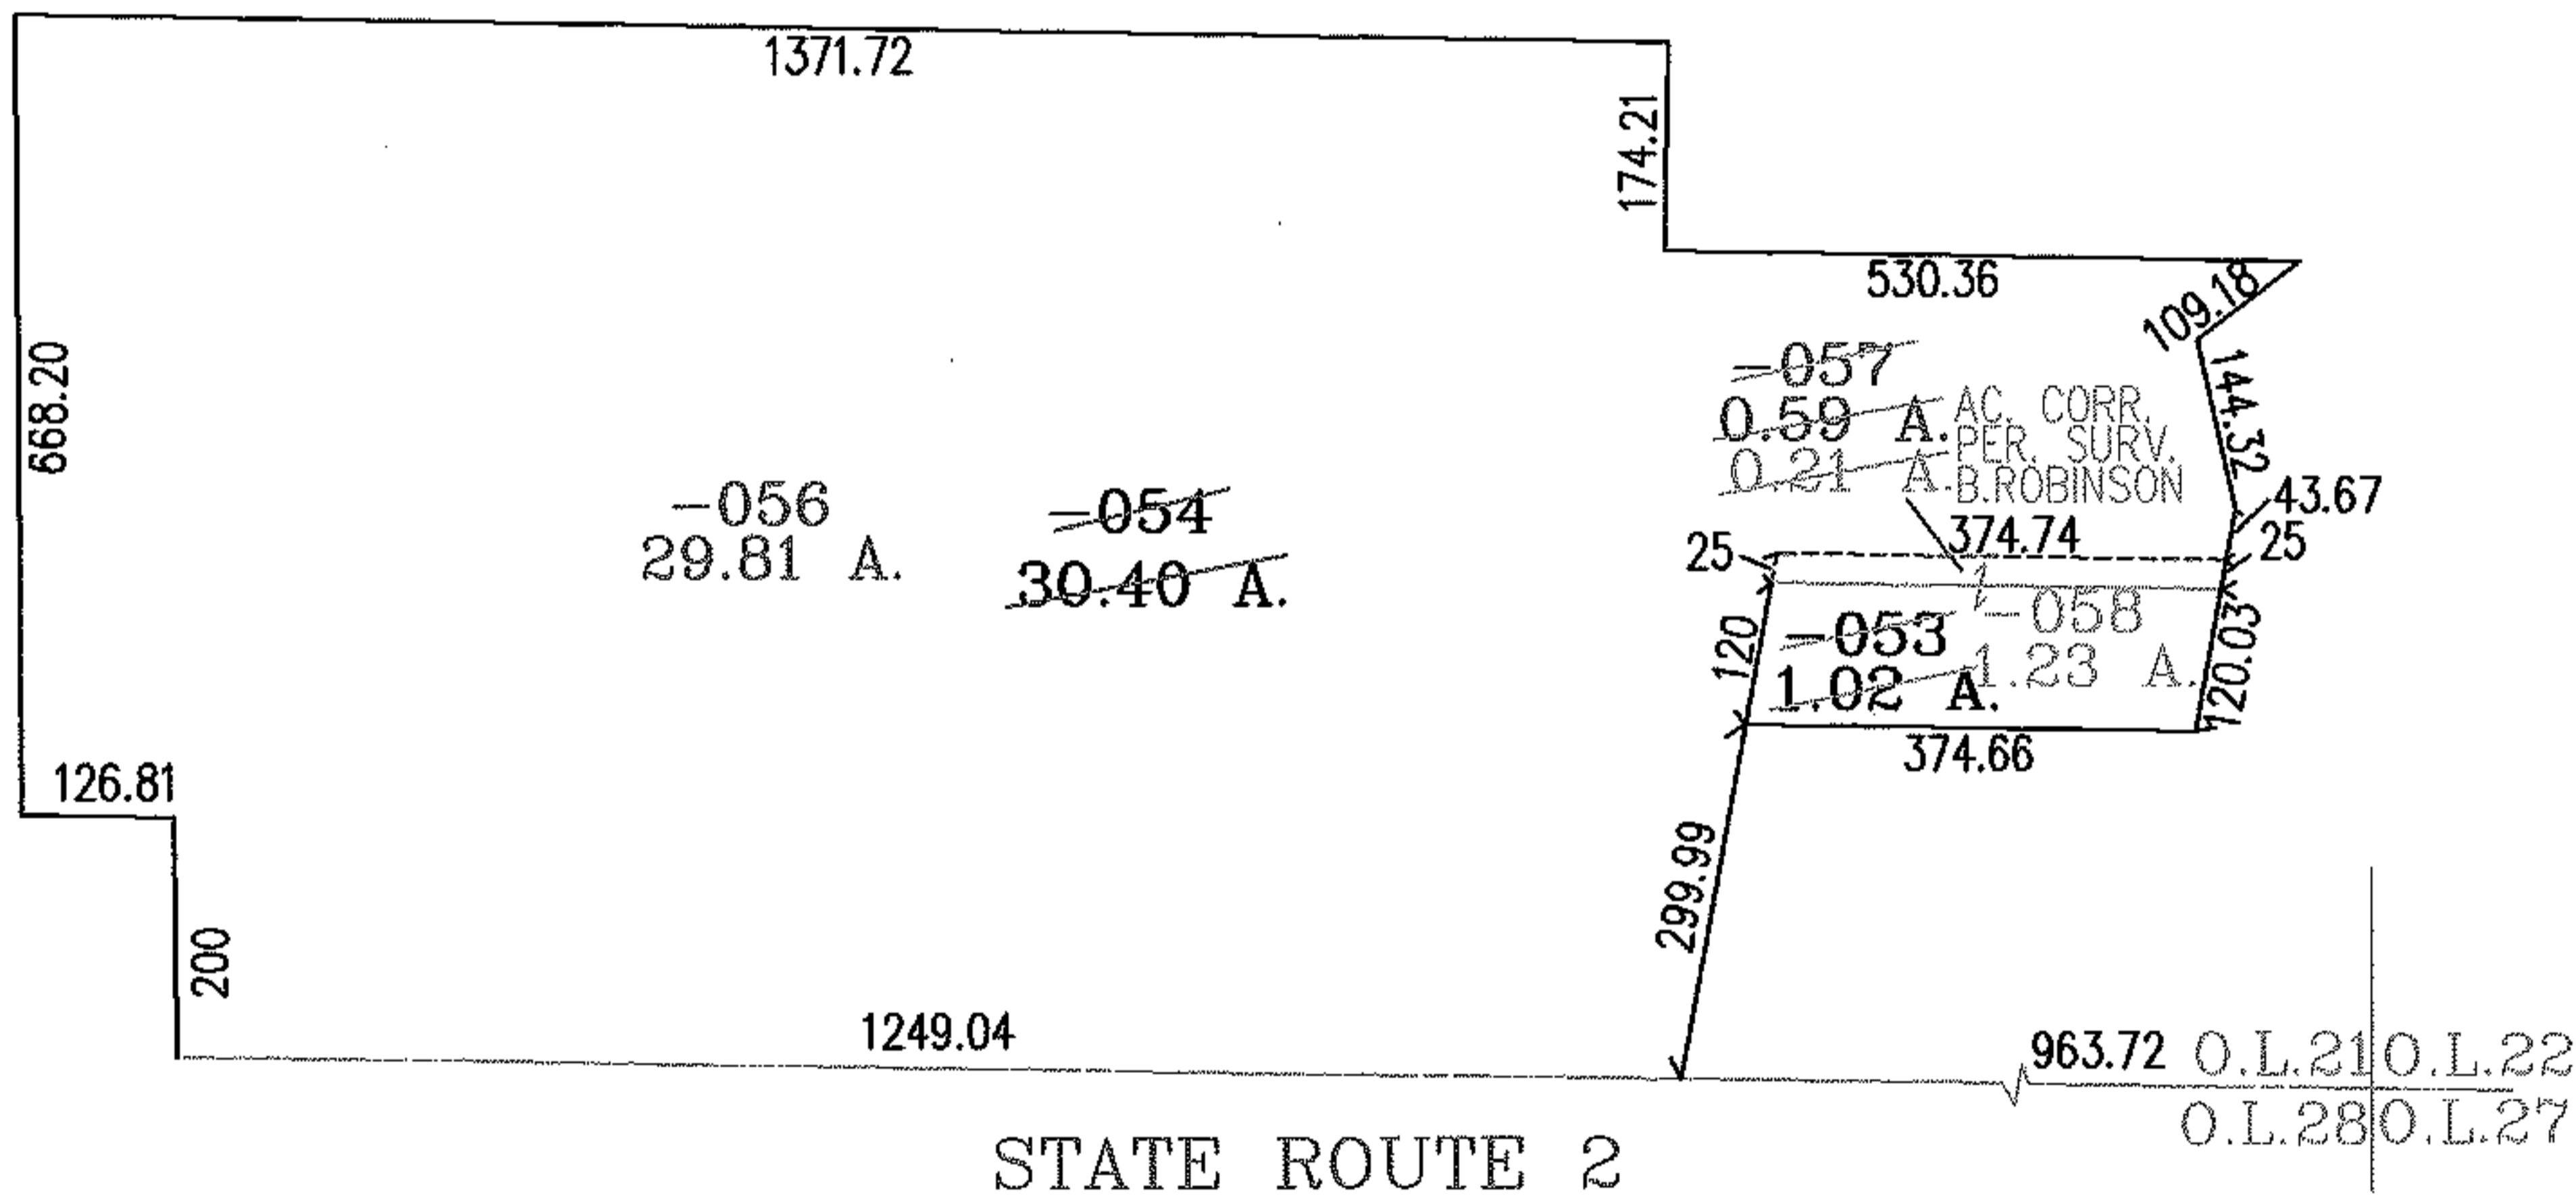

PARENT PARCEL: 01-00-021-000-053,-054

CHILD PARCEL: 01-00-021-000-056 thru -058

STARTING POINT: SOUTHEAST CORNER OF O.L.21

NO. 01545

**SPLITS/DEEDS PROCESSED**  
 LORAIN COUNTY TAX MAP DEPARTMENT  
 226 MIDDLE AVE. ELYRIA, OHIO

SURVEYED BY: BRUCE L. ROBINSON  
 CLOSURE: .02:10,000  
 MAP PAGE(S): 01-00-021-A&B  
 APPROVED BY: RRM DATE: 12-19-03  
 SCALE: 1" = 300 PRIOR INSTRUMENT: 970509814