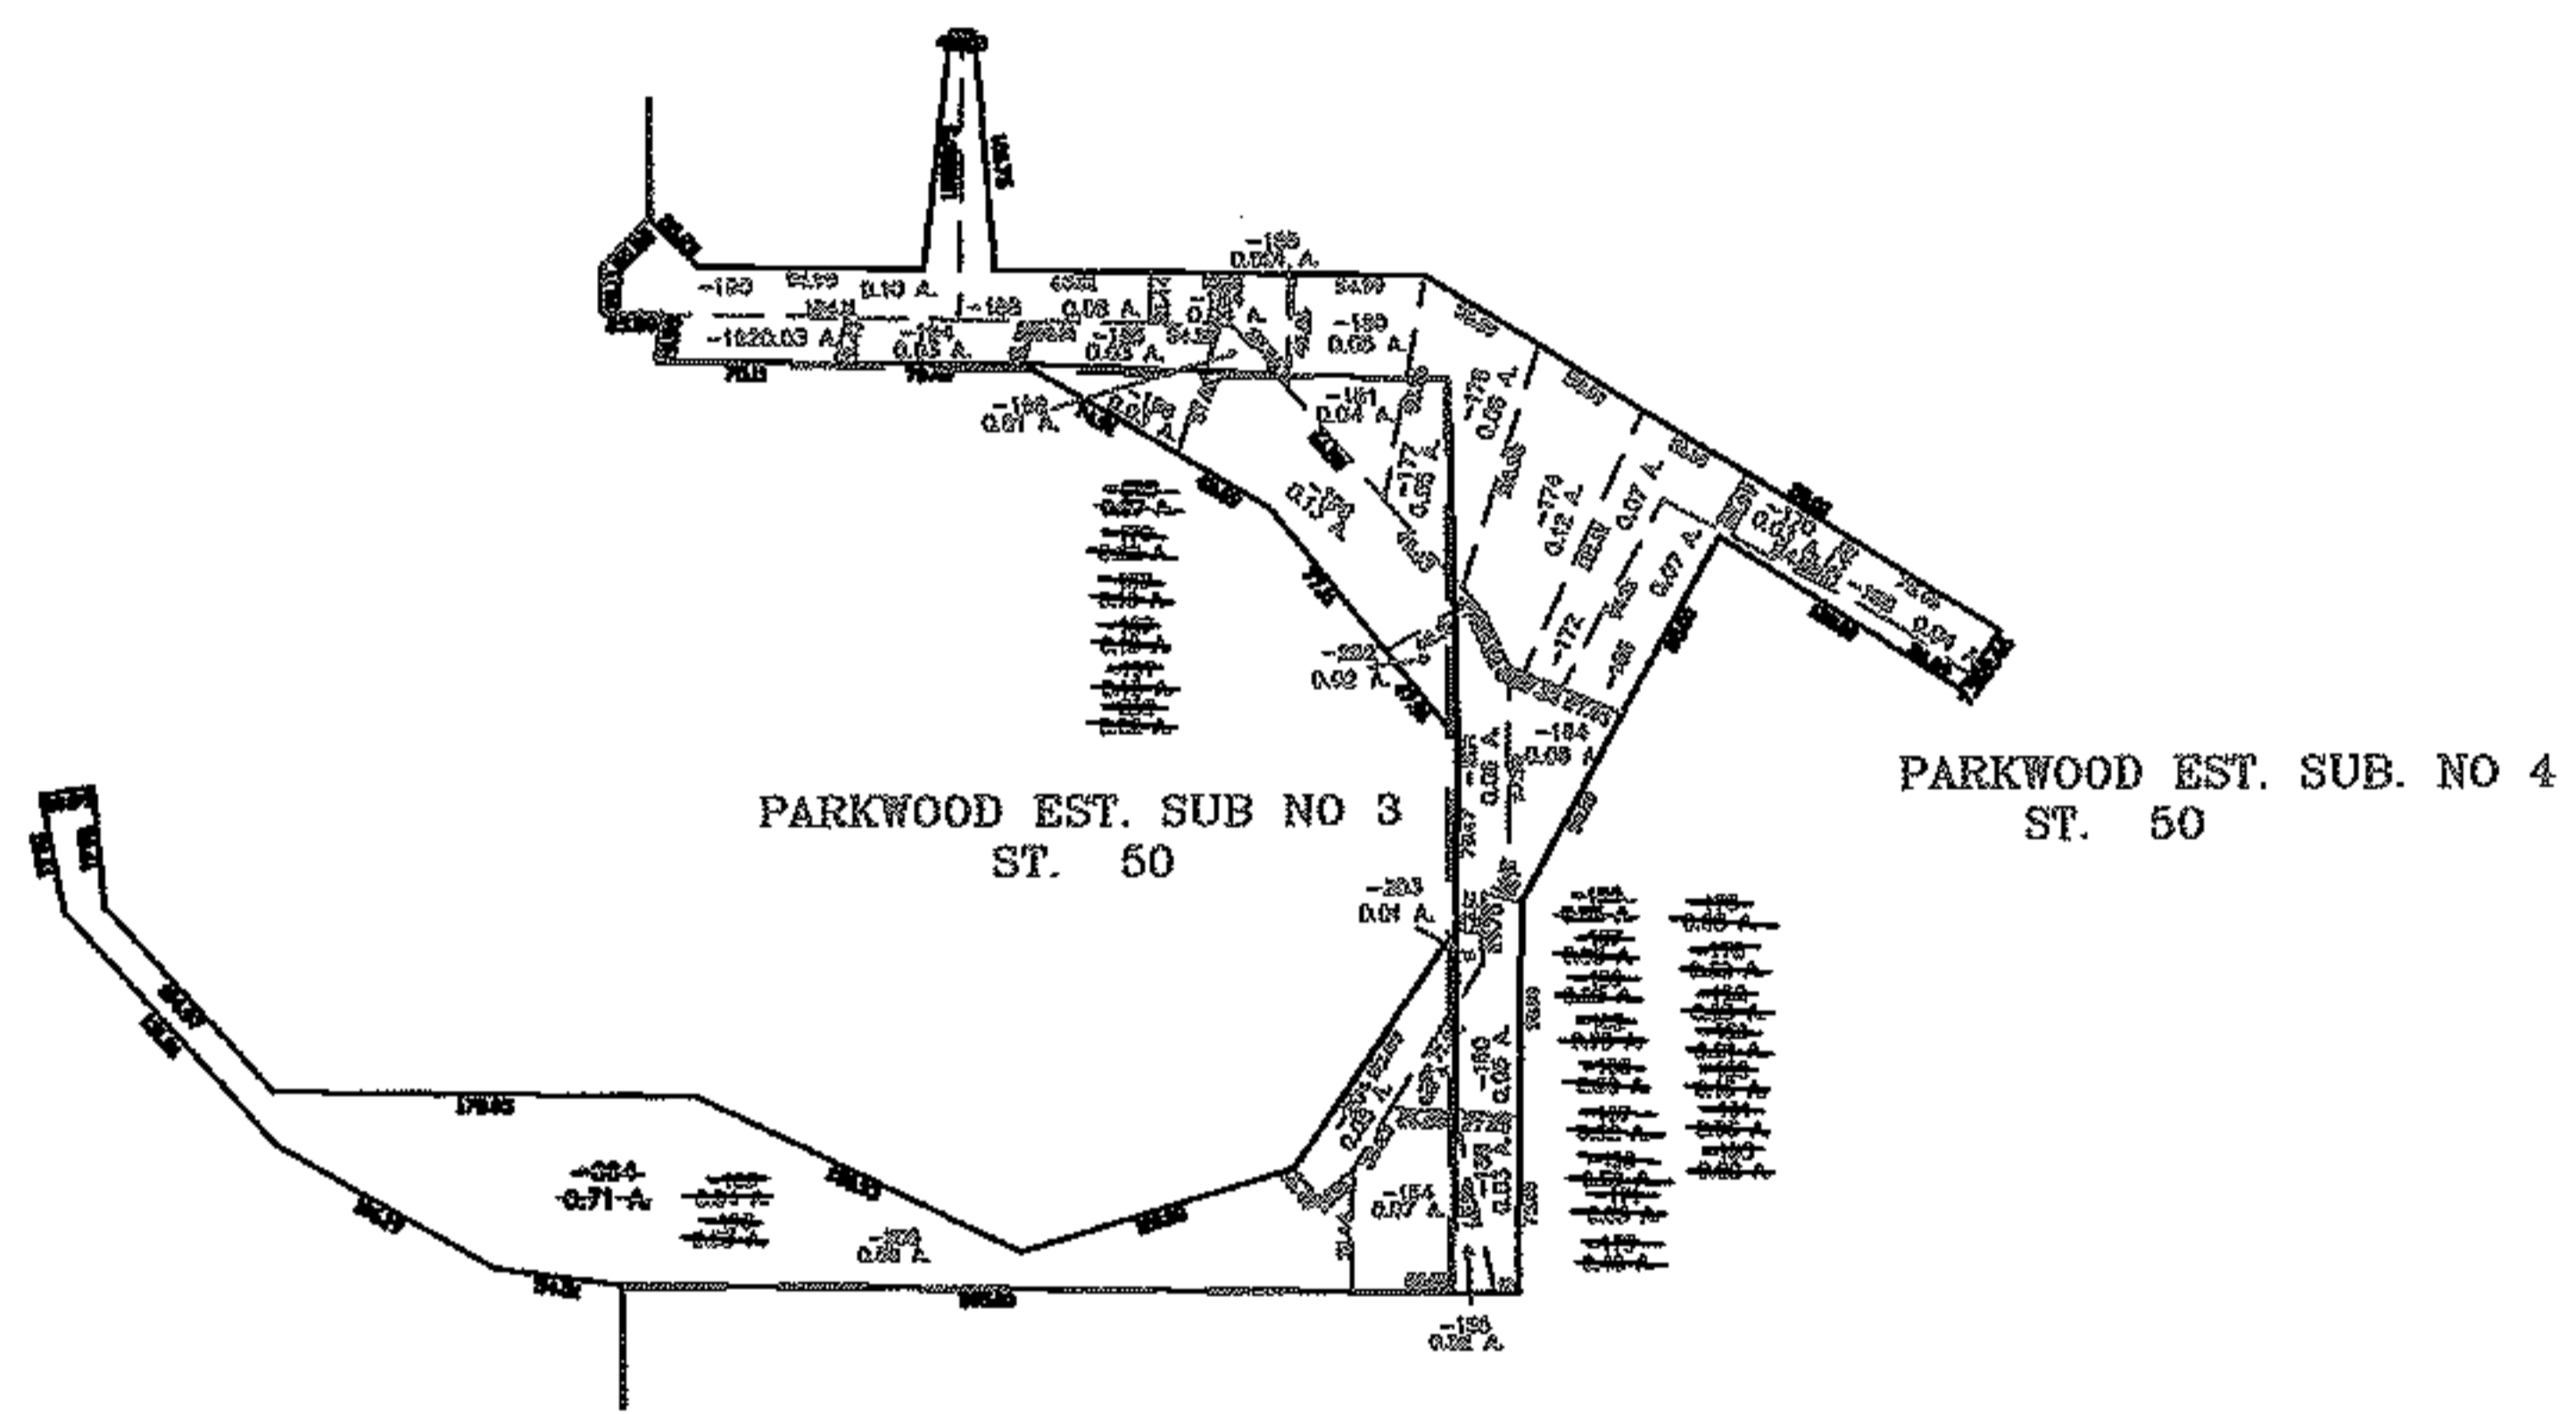

RASTER

PARENT PARCEL: 06-25-002-111-064 & -150  
CHILD PARCEL: 06-25-002-111-154 THRU -205  
STARTING POINT: NORTHWEST CORNER OF S/L 327 OF PARKWOOD EST. SUB. NO. 4

NO. 01515

**SPLITS/DEEDS PROCESSED**  
LORAIN COUNTY TAX MAP DEPARTMENT  
226 MIDDLE AVE. ELYRIA, OHIO

SURVEYED BY: ALEX KELSER  
CLOSURE: 0.00 : 10.000  
MAP PAGE(S): 6-141  
APPROVED BY: JAH DATE: 12-3-03  
SCALE: 1" = 200 PRIOR INSTRUMENT: PL VOL 26/50