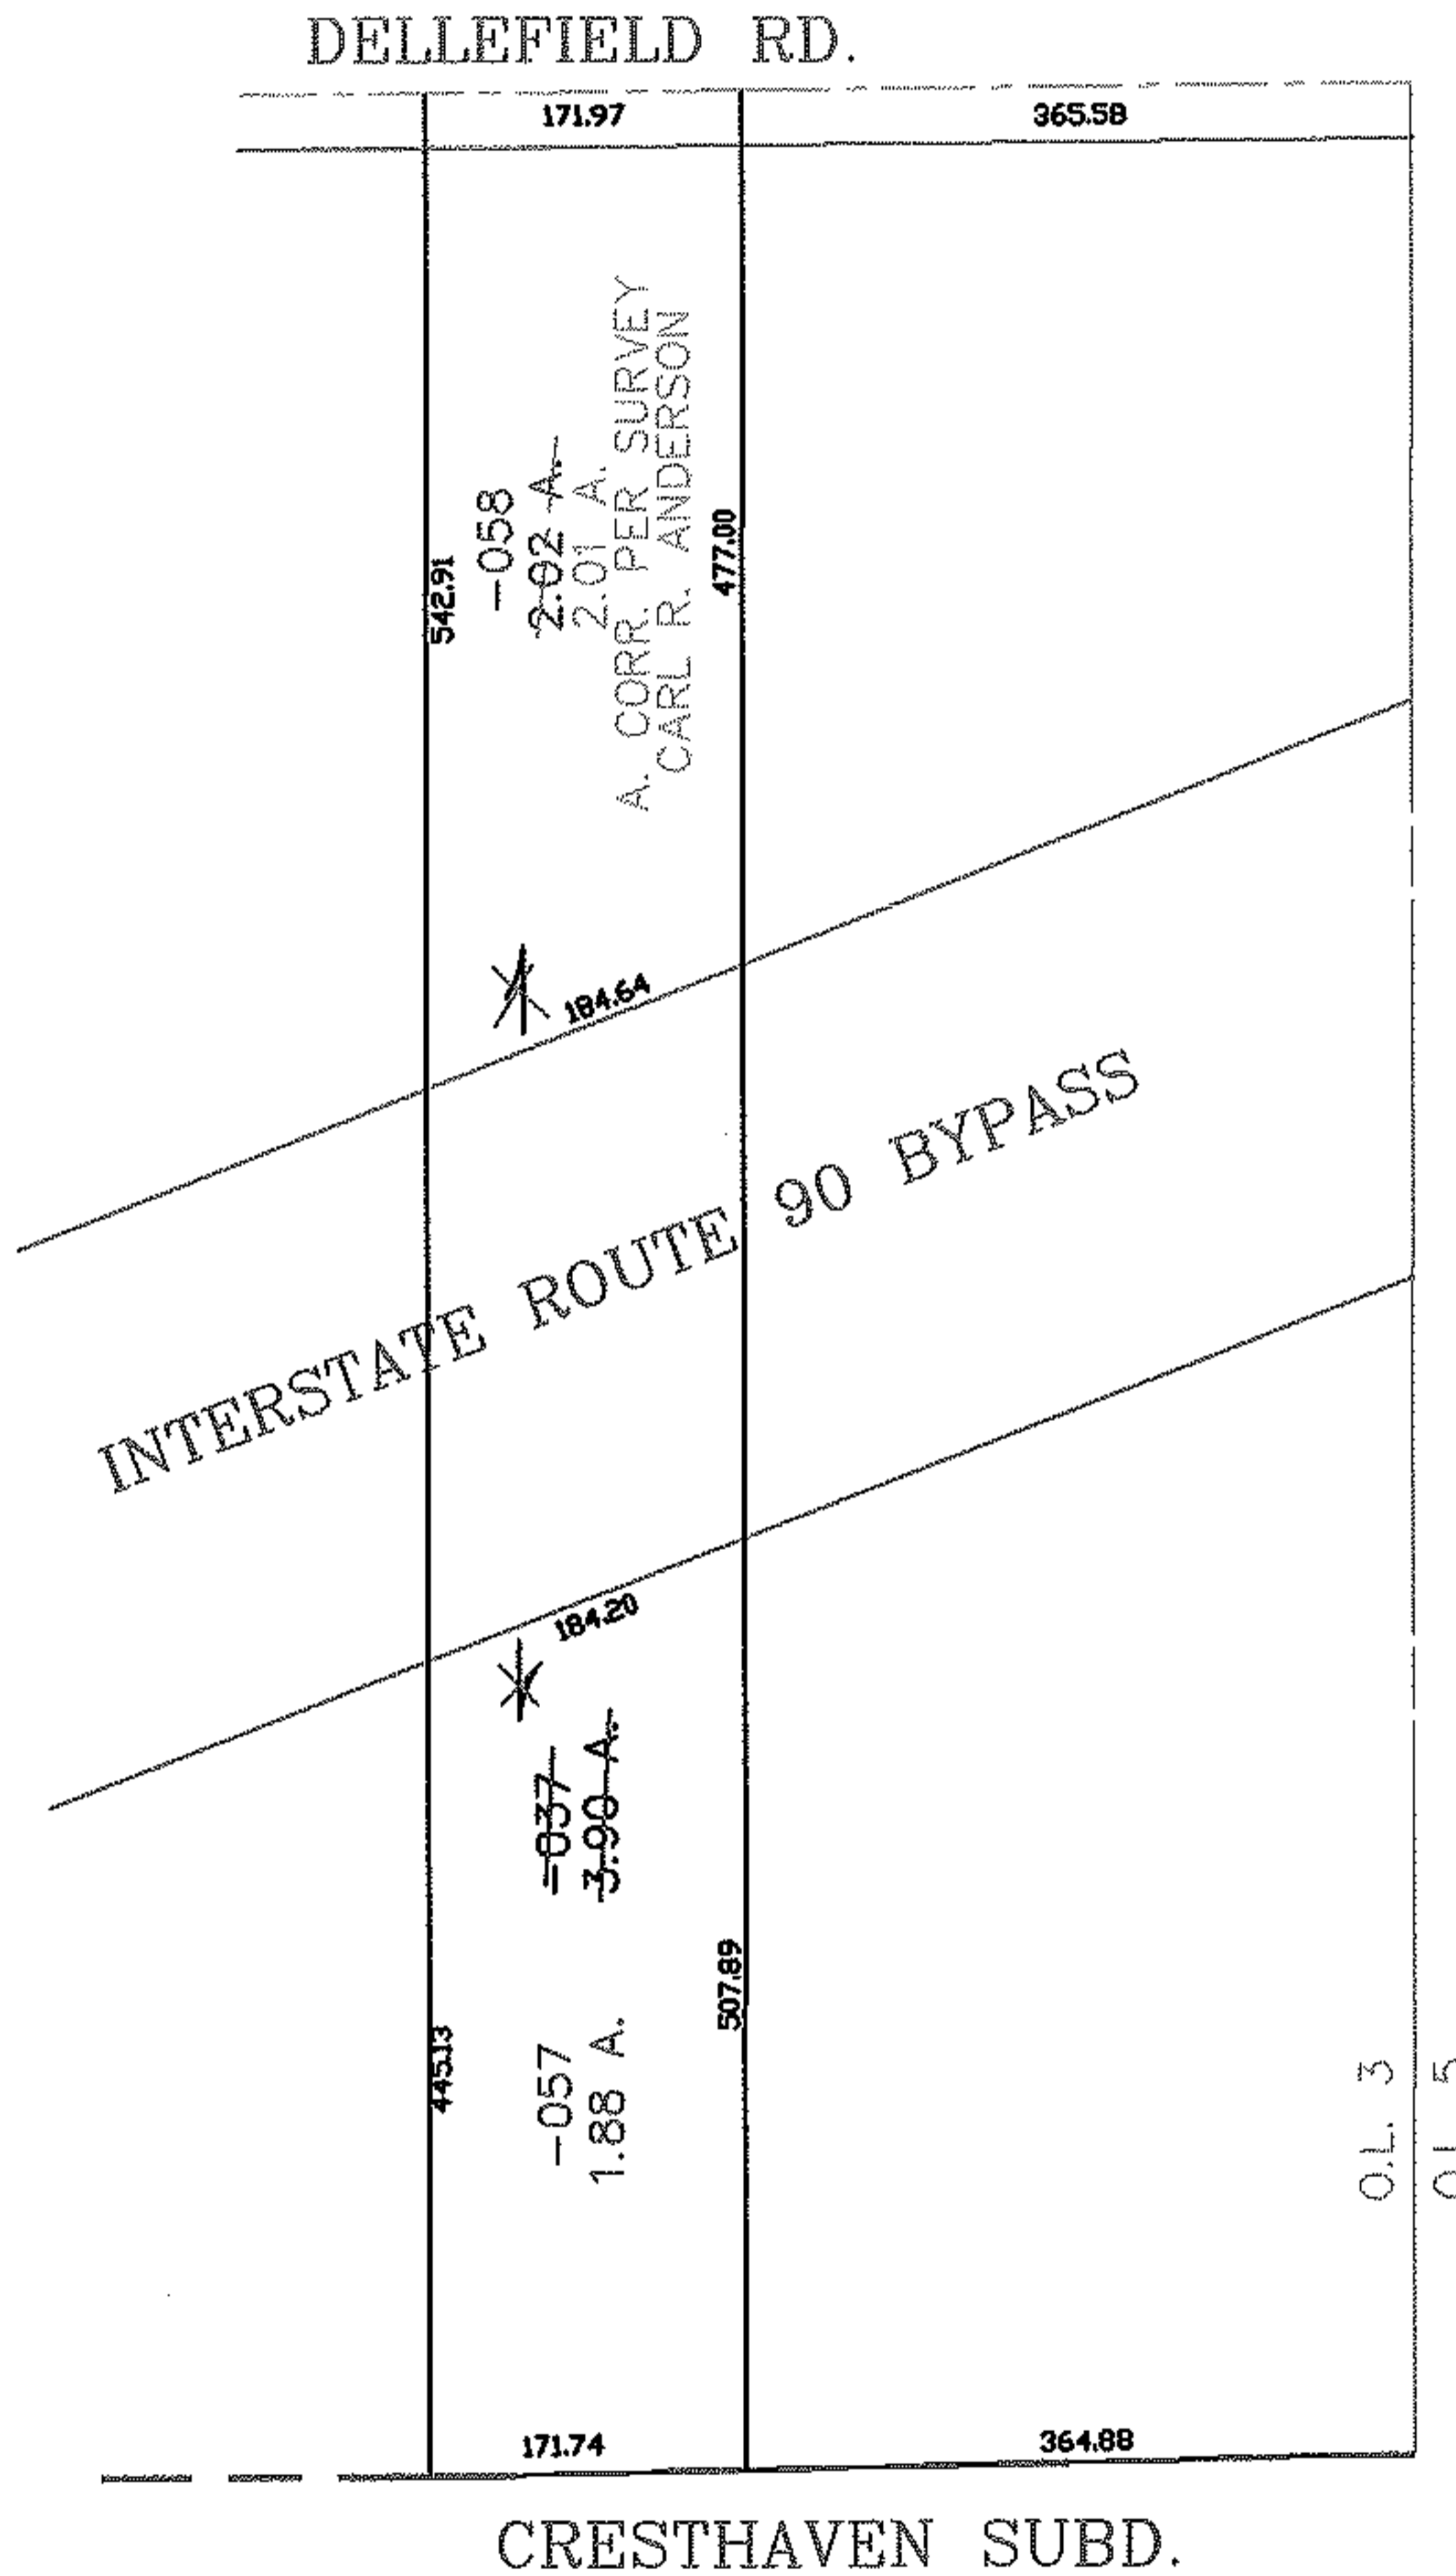

PARENT PARCEL: 06-23-003-102-037

CHILD PARCEL: 06-23-003-102-057, -058

STARTING POINT: CENTERLINE OF DELLEFIELD RD. & O.L. 3

NO. 01507

SPLITS/DEEDS PROCESSED
LORAIN COUNTY TAX MAP DEPARTMENT
 226 MIDDLE AVE. ELYRIA, OHIO

SURVEYED BY: CARL R. ANDERSON
 CLOSURE: 0.01 : 10.000
 MAP PAGE(S): 6-39
 APPROVED BY: JAH DATE: 11-3-03
 SCALE: 1" = 200 PRIOR INSTRUMENT: 990609371