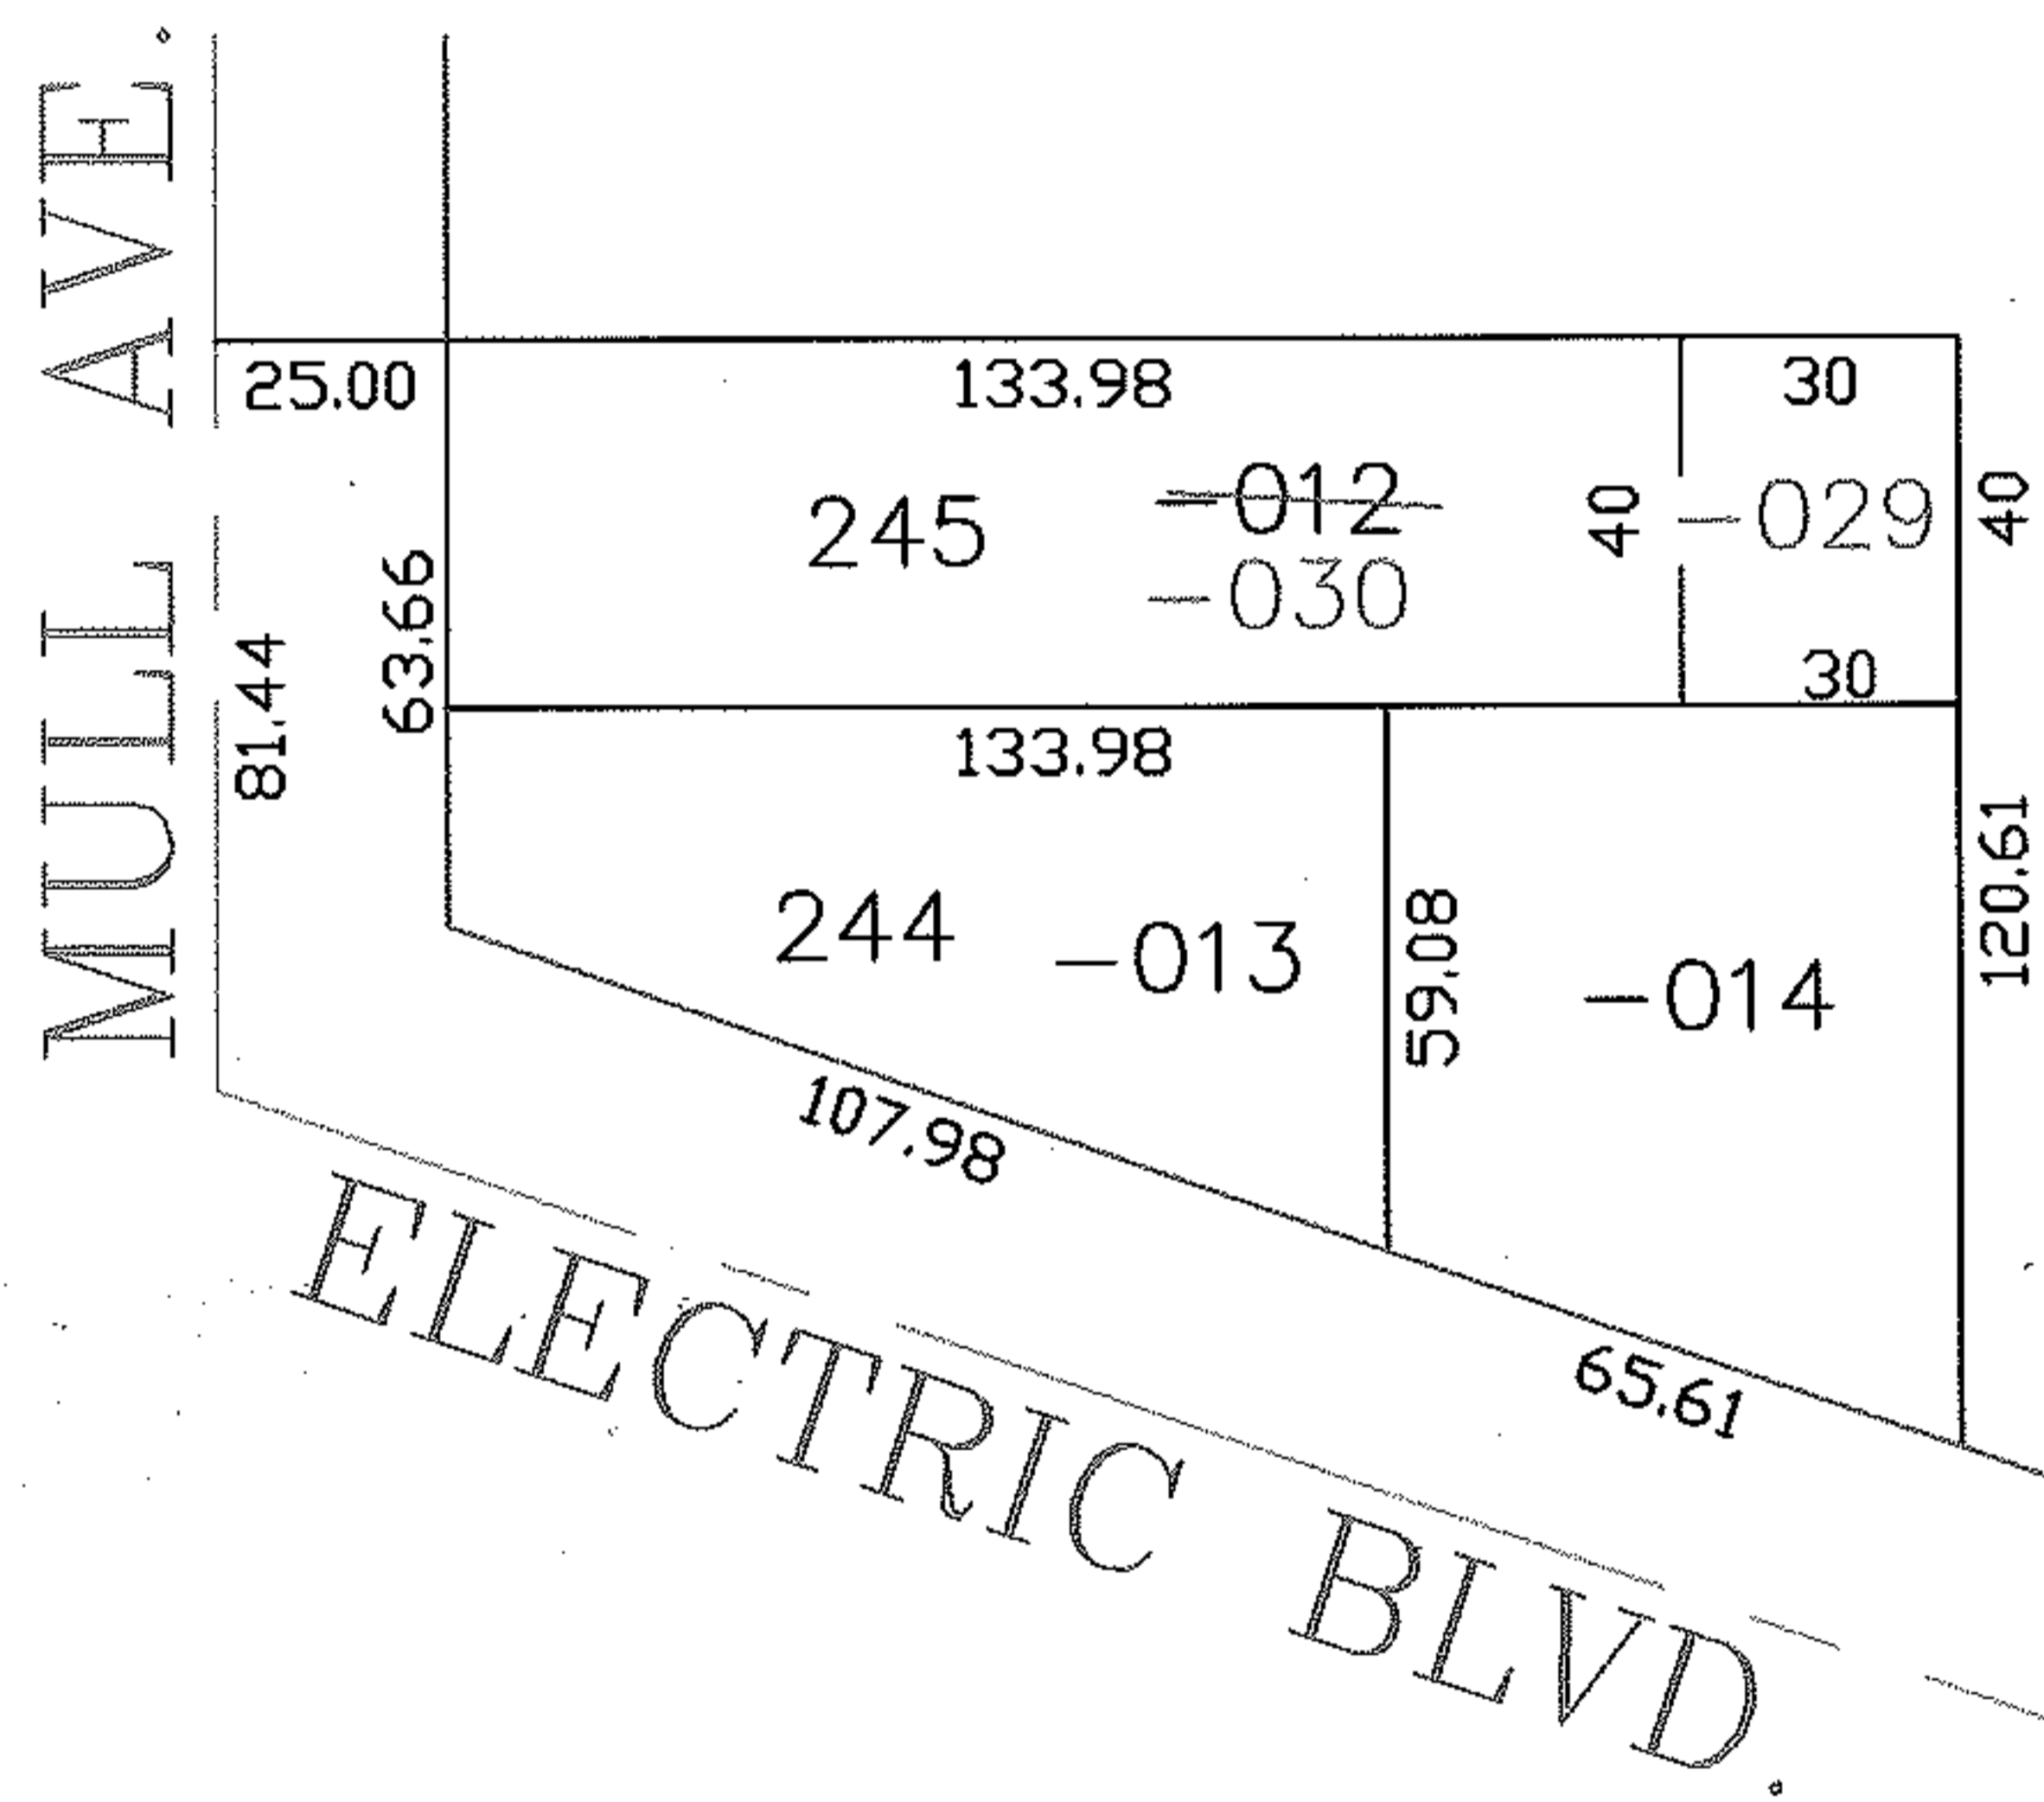

MASTER

PARENT PARCEL: 04-00-030-109-012
CHILD PARCEL: 04-00-030-109-029, -030
STARTING POINT: CENTERLINE OF MULL AVE. & ELECTRIC BLVD.

NO. 01500

SPLITS/DEEDS PROCESSED

LORAIN COUNTY TAX MAP DEPARTMENT
226 MIDDLE AVE. ELYRIA, OHIO

SURVEYED BY: CHRISTOPHER M. HIRZEL
CLOSURE: 0.00 : 10.000
MAP PAGE(S): 03-00-030-A
APPROVED BY: JAH DATE: 10-22-03
SCALE: 1" = 100 PRIOR INSTRUMENT: OR 918/648