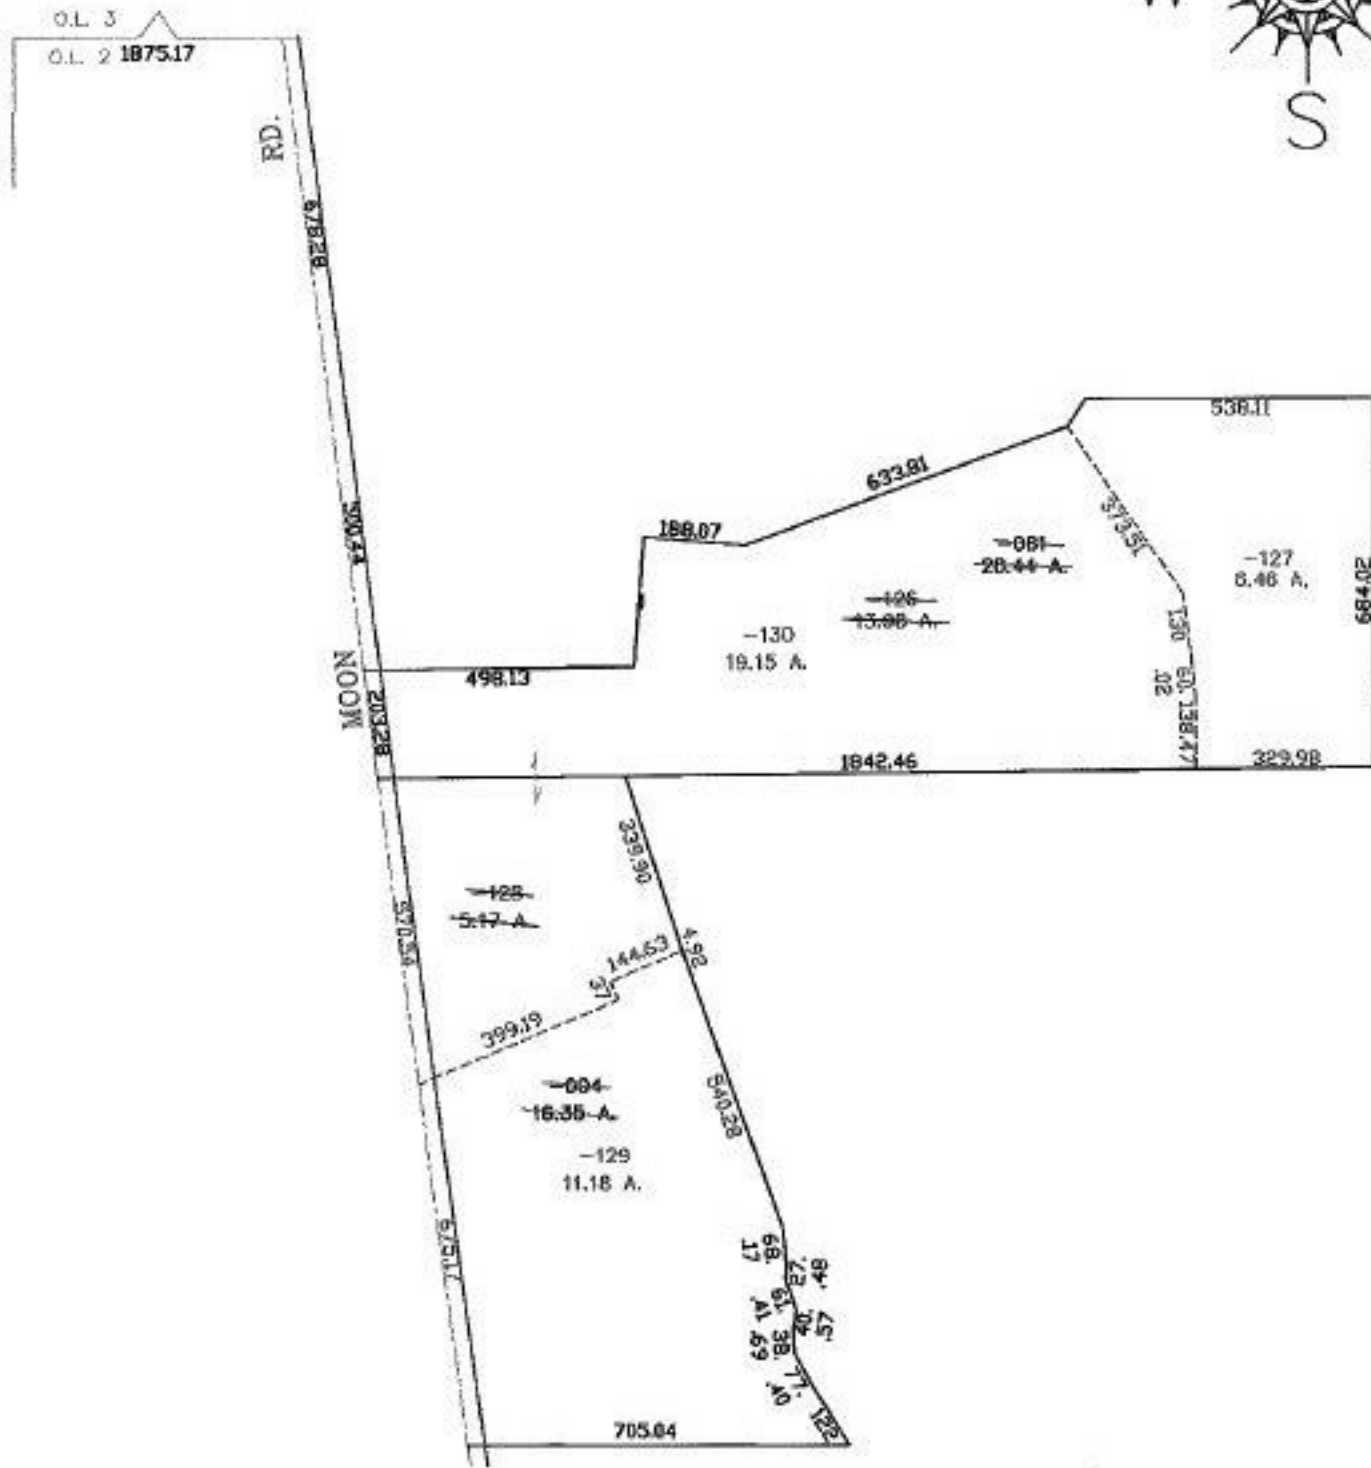

PARENT PARCEL: 04-00-002-102-004, -081

CHILD PARCEL: 04-00-002-102-126 THRU -130

STARTING POINT: NORTHWEST CORNER OF O.L. 2 & O.L. 3

NO. 01499

**SPLITS/DEEDS PROCESSED**  
LORAIN COUNTY TAX MAP DEPARTMENT  
226 MIDDLE AVE. ELYRIA, OHIO

SURVEYED BY: DONALD E. HIMES  
CLOSURE: 0.00 : 10.000  
MAP PAGE(S): 04-00-002-C  
APPROVED BY: JAH DATE: 11-25-02  
SCALE: 1" = 400' PRIOR INSTRUMENT: 20020865508