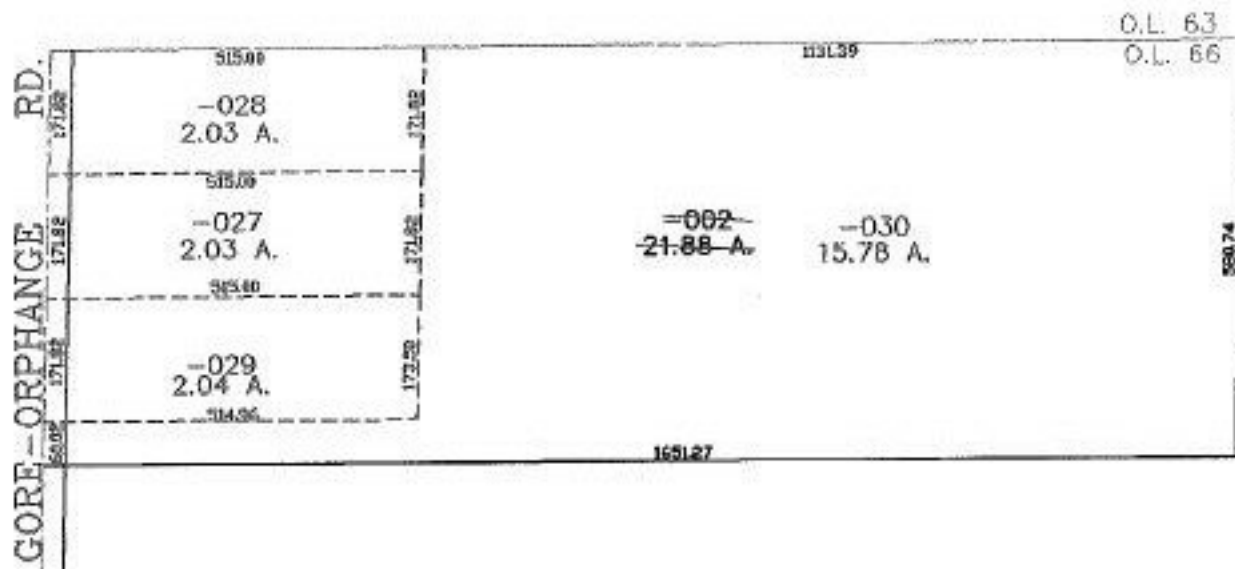

PARENT PARCEL: 01-00-066-000-002

CHILD PARCEL: 01-00-066-000-027 THRU -030

STARTING POINT: CENTERLINE OF GORE-ORPHANGE RD. & O.L. 66

NO. 01496

SPLITS/DEEDS PROCESSED
LORAIN COUNTY TAX MAP DEPARTMENT
 226 MIDDLE AVE. ELYRIA, OHIO

SURVEYED BY: ALEX KELSER
 CLOSURE: 0.00 : 10.000
 MAP PAGE(S): 01-00-066-B
 APPROVED BY: JAH DATE: 10-15-03
 SCALE: 1" = 300 PRIOR INSTRUMENT: 20020815572