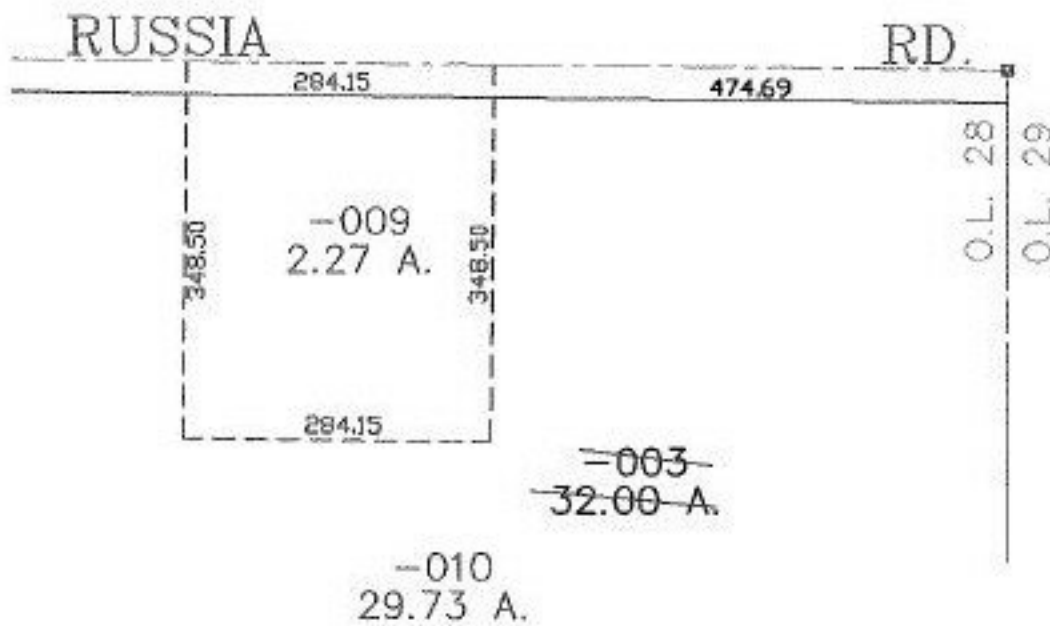

EASTER

PARENT PARCEL: 09-00-028-000-003

CHILD PARCEL: 09-00-028-000-009, -010

STARTING POINT: CENTERLINE OF RUSSIA RD. & O.L. 28

NO. 01480

**SPLITS/DEEDS PROCESSED**  
**LORAIN COUNTY TAX MAP DEPARTMENT**  
 226 MIDDLE AVE. ELYRIA, OHIO

SURVEYED BY: ALEX KELSER  
 CLOSURE: 0.00 : 10.000  
 MAP PAGE(S): 9-D  
 APPROVED BY: JAH DATE: 9-30-03  
 SCALE: 1" = 200 PRIOR INSTRUMENT: 20020820768