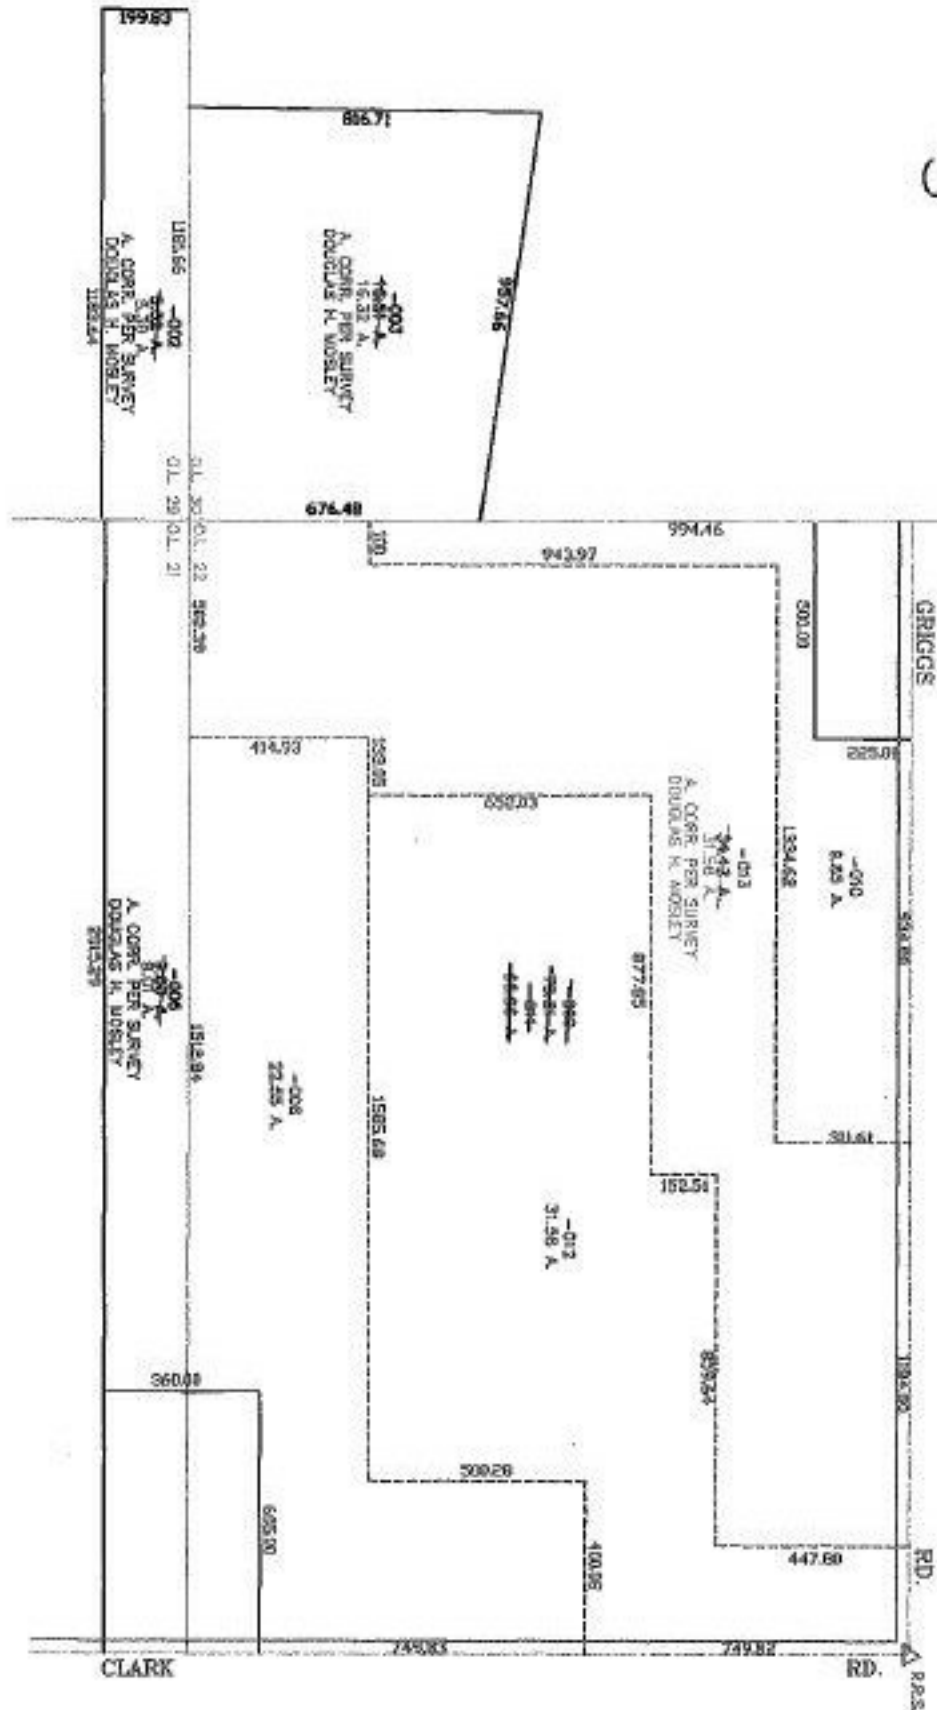

PARENT PARCEL: 21-05-022-000-007

CHILD PARCEL: 21-05-022-008 THRU -013

STARTING POINT: CENTERLINE OF GRIGGS RD. & CLARK RD.

NO. 014689

**SPLITS/DEEDS PROCESSED**

LORAIN COUNTY TAX MAP DEPARTMENT  
226 MIDDLE AVE. ELYRIA, OHIO

DOUGLAS H. MOSXXXXXXXXXX

0.01 : 10,000XXXXXX

MAP PAGE(S): 21-~~A~~

APPROVED BY: JAH DATE: 9-23-03

SCALE: 1" = 500' PRIOR INSTRUMENT: 990639603