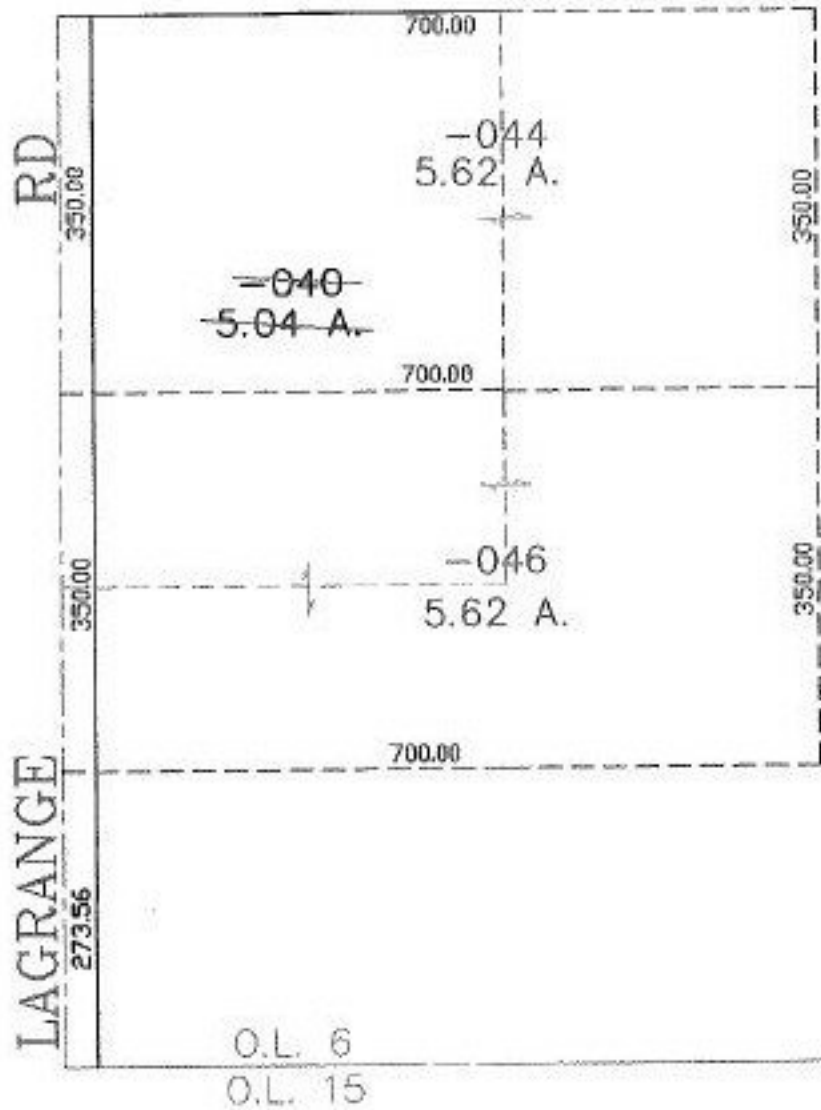

PARENT PARCEL: 15-00-006-000-040, -041

CHILD PARCEL: 15-00-006-000-044 THRU -047

STARTING POINT: CENTERLINE OF LAGRANGE RD. & O.L. 6

NO. 01465

~~-041-~~  
~~50.71 A.~~

~~-045-~~  
~~50.13 A.~~

-047  
 44.51 A.

**SPLITS/DEEDS PROCESSED**  
 LORAIN COUNTY TAX MAP DEPARTMENT  
 226 MIDDLE AVE. ELYRIA, OHIO

SURVEYED BY: THOMAS J. NEFF  
 CLOSURE: 0.00 : 10.000  
 MAP PAGE(S): 15-C  
 APPROVED BY: JAH DATE: 9-18-03  
 SCALE: 1" = 200' PRIOR INSTRUMENT: 20010770163