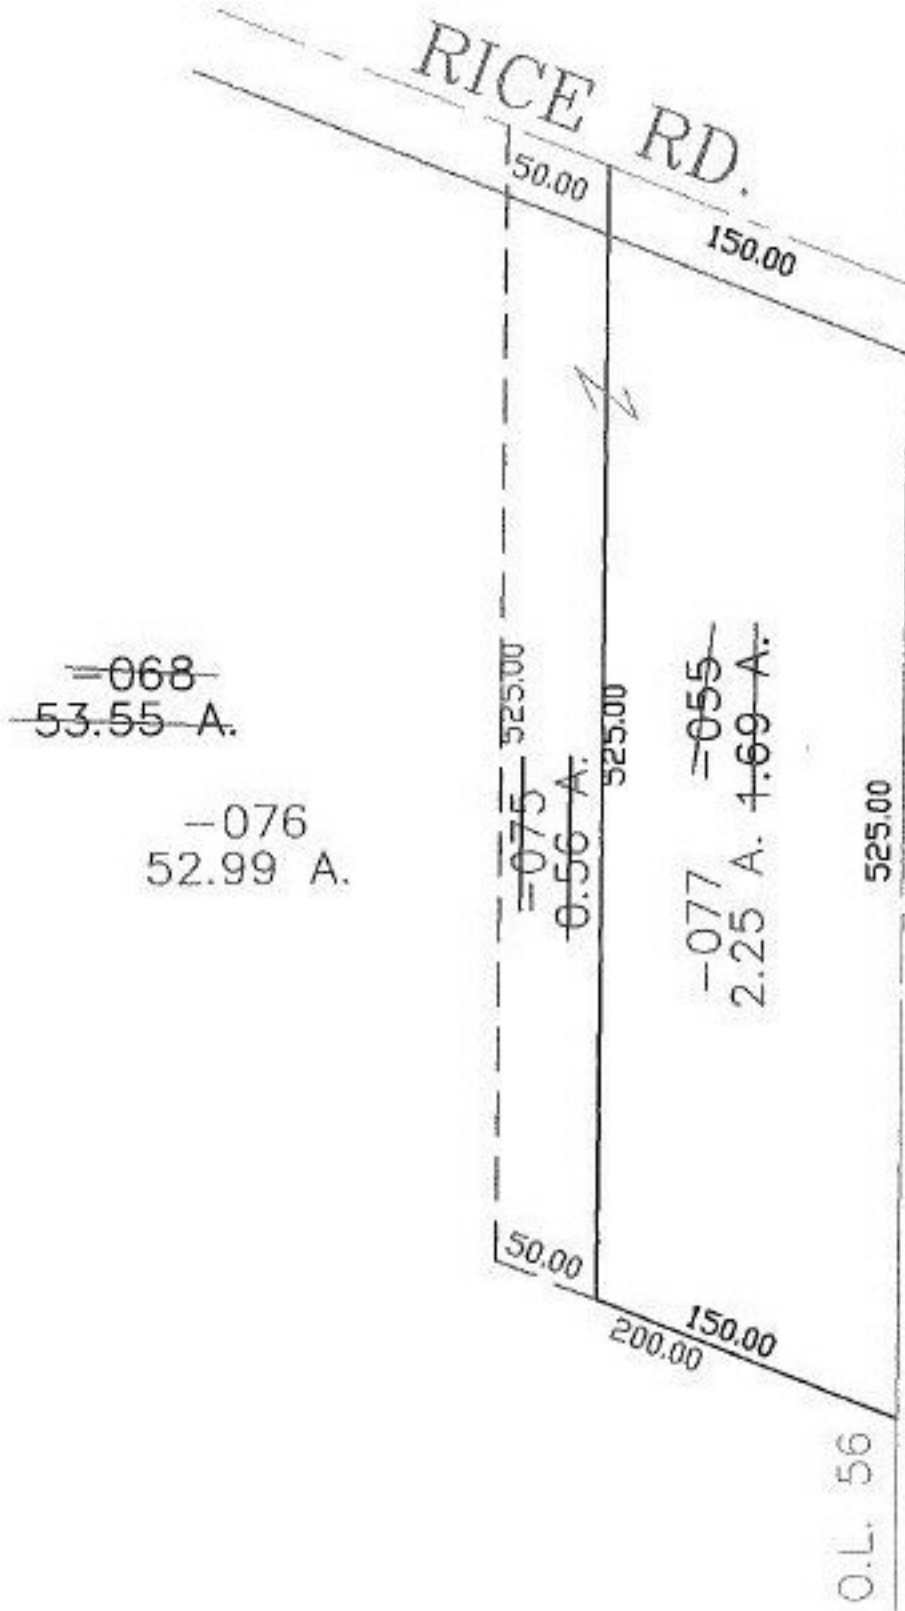

PARENT PARCEL: 01-00-056-000-068, -055  
CHILD PARCEL: 01-00-056-000-075 THRU -077  
STARTING POINT: CENTERLINE OF RICE RD. & O.L. 56

NO. 01464

**SPLITS/DEEDS PROCESSED**  
LORAIN COUNTY TAX MAP DEPARTMENT  
226 MIDDLE AVE. ELYRIA, OHIO

SURVEYED BY: THOMAS A. SIMON  
CLOSURE: 0.00 : 10.000  
MAP PAGE(S): 1-1  
APPROVED BY: JAH DATE: 9-17-03  
SCALE: 1" = 100' PRIOR INSTRUMENT: 2000068247B