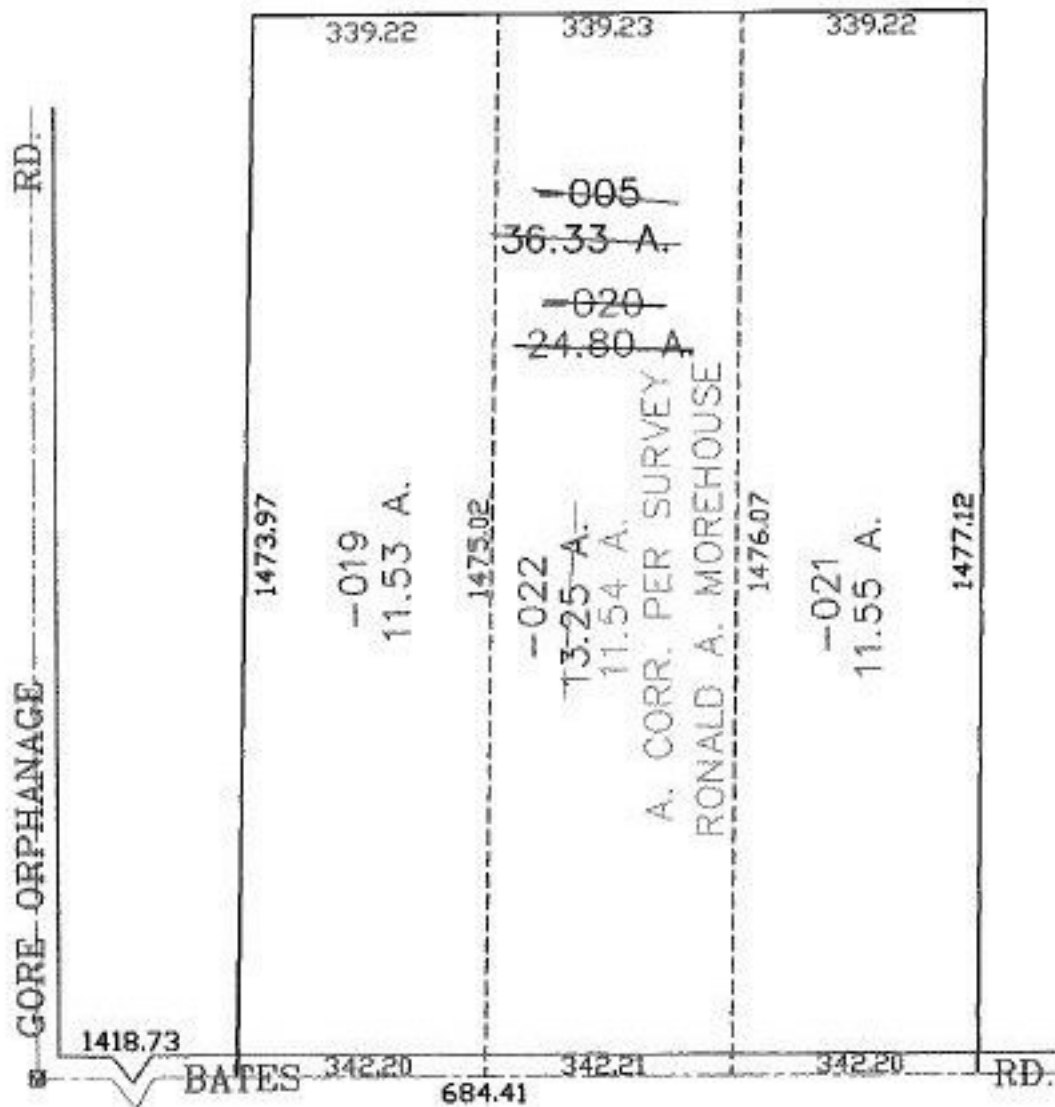

PARENT PARCEL: 08-12-013-000-005

CHILD PARCEL: 08-12-013-000-019 THRU -022

STARTING POINT: CENTERLINE OF GORE ORPHANAGE RD. & BATES RD.

NO. 01461

SPLITS/DEEDS PROCESSED
 LORAIN COUNTY TAX MAP DEPARTMENT
 226 MIDDLE AVE. ELYRIA, OHIO

SURVEYED BY: RONALD A. MOREHOUSE
 CLOSURE: 0.00 : 10.000
 MAP PAGE(S): 8-E
 APPROVED BY: JAH DATE: 9-15-03
 SCALE: 1" = 300' PRIOR INSTRUMENT: 20030946154