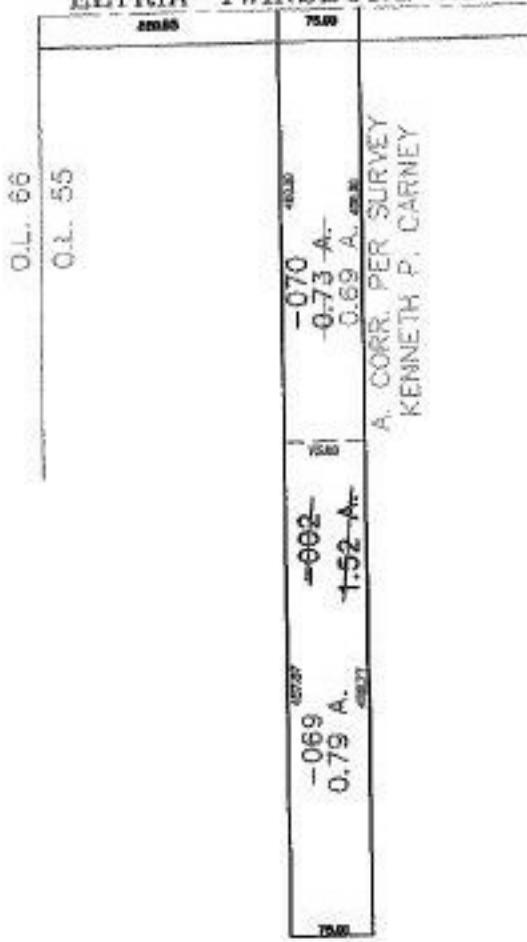

PARENT PARCEL: 12-00-055-101-002

CHILD PARCEL: 12-00-055-101-069, -070

STARTING POINT: CENTERLINE OF ELYRIA-TWINSBURG RD. & O.L. 55

NO. 01460

ELYRIA-TWINSBURG RD.

SPLITS/DEEDS PROCESSED
 LORAIN COUNTY TAX MAP DEPARTMENT
 226 MIDDLE AVE. ELYRIA, OHIO

SURVEYED BY: KENNETH P. CARNEY
 CLOSURE: 0.00 ; 10.000
 MAP PAGE(S): 12-00-055-A
 APPROVED BY: JAH DATE: 9-12-03
 SCALE: 1" = 200 PRIOR INSTRUMENT: OR 892/463