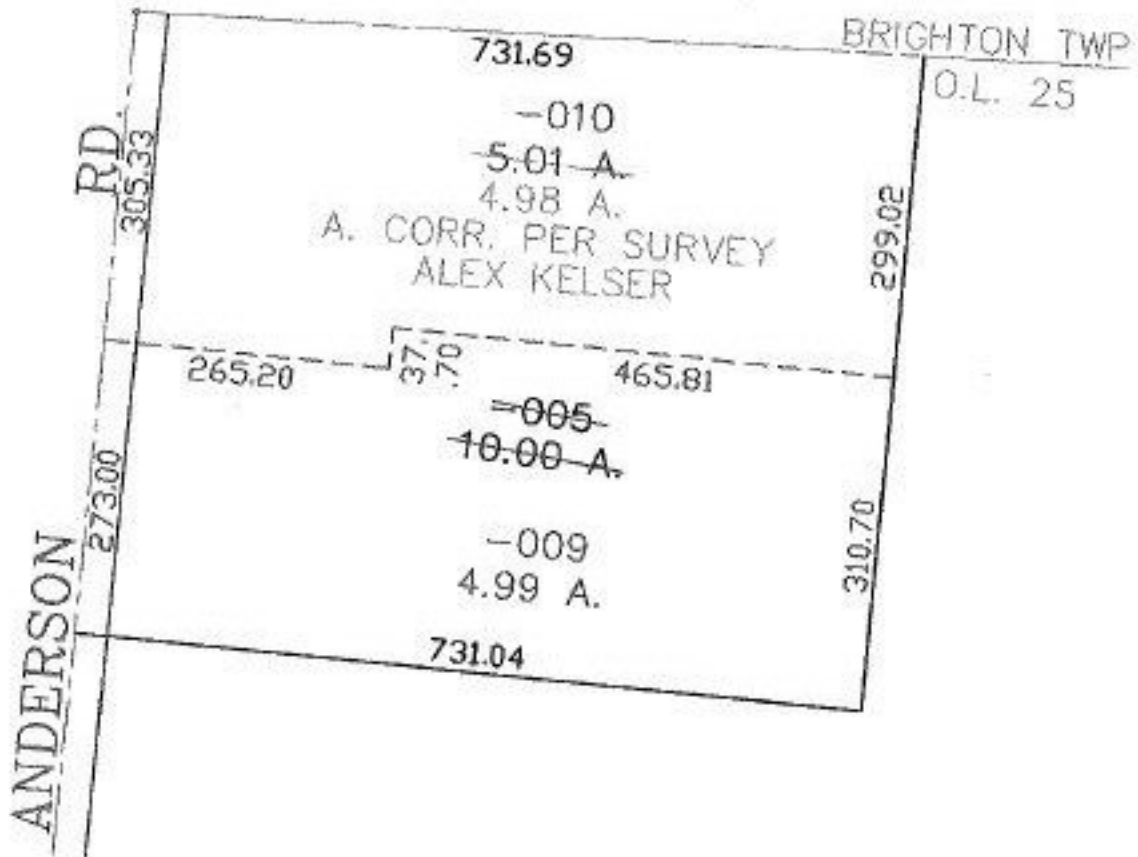

PARENT PARCEL: 20-06-025-000-005

CHILD PARCEL: 20-06-025-000-009, -010

STARTING POINT: CENTERLINE OF ANDERSON RD. & O.L. 25

NO. 01446

SPLITS/DEEDS PROCESSED
 LORAIN COUNTY TAX MAP DEPARTMENT
 226 MIDDLE AVE. ELYRIA, OHIO

SURVEYED BY: ALEX KELSER
 CLOSURE: 0.00 : 10.000
 MAP PAGE(S): 20-D
 APPROVED BY: JAH DATE: 9-2-03
 SCALE: 1" = 200' PRIOR INSTRUMENT: 20020827757