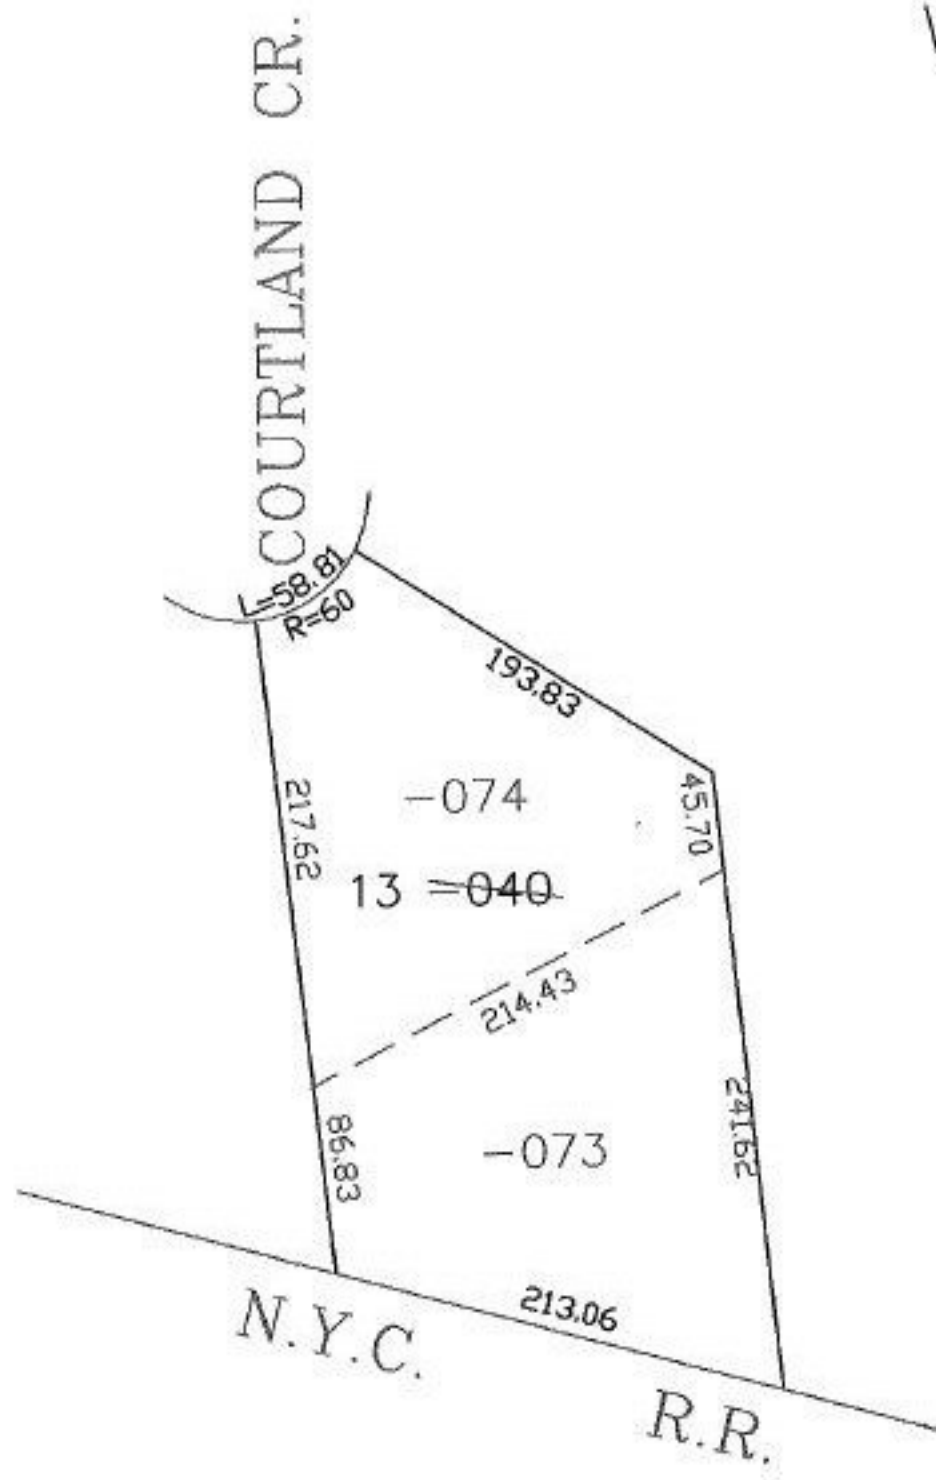

RASTER

PARENT PARCEL: 05-00-003-105-040

CHILD PARCEL: 05-00-003-105-073, -074

STARTING POINT: CORNER OF S/L 13 OF APPLE ORCHARD SUBD. NO. 1

NO. 01444

SPLITS/DEEDS PROCESSED
 LORAIN COUNTY TAX MAP DEPARTMENT
 226 MIDDLE AVE. ELYRIA, OHIO

SURVEYED BY: PHILIP A. ROSEBECK
 CLOSURE: 0.00 : 10.000
 MAP PAGE(S): 05-00-003-A
 APPROVED BY: JAH DATE: 8-28-03
 SCALE: 1" = 100 PRIOR INSTRUMENT: 20010760613