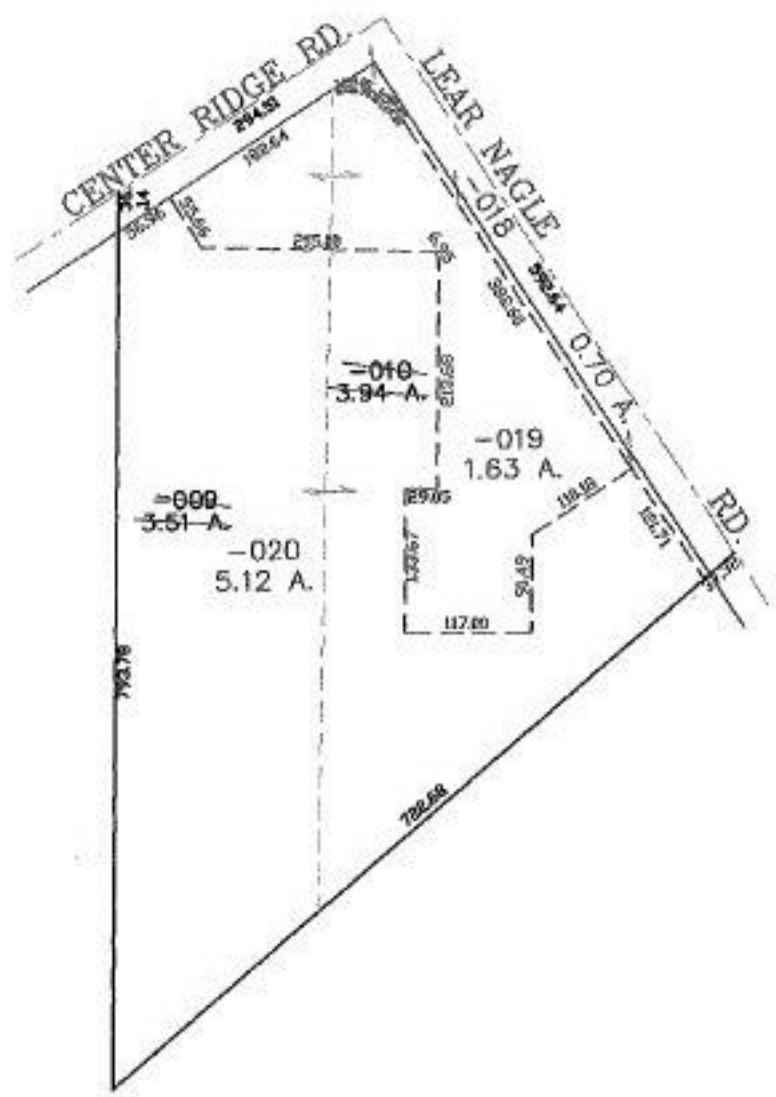

RASTER

PARENT PARCEL: 07-00-008-116-009, -010  
CHILD PARCEL: 07-00-008-116-017 THRU -020  
STARTING POINT: CENTERLINE OF CENTER RIDGE RD. & LEAR NAGLE RD.

NO. 01443

**SPLITS/DEEDS PROCESSED**  
LORAIN COUNTY TAX MAP DEPARTMENT  
226 MIDDLE AVE. ELYRIA, OHIO

SURVEYED BY: MARK ALLEN YEAGER  
CLOSURE: 0.00 ; 10.000  
MAP PAGE(S): 07-00-008-C  
APPROVED BY: JAH DATE: 9-4-03  
SCALE: 1" = 200' PRIOR INSTRUMENT: 20020801883