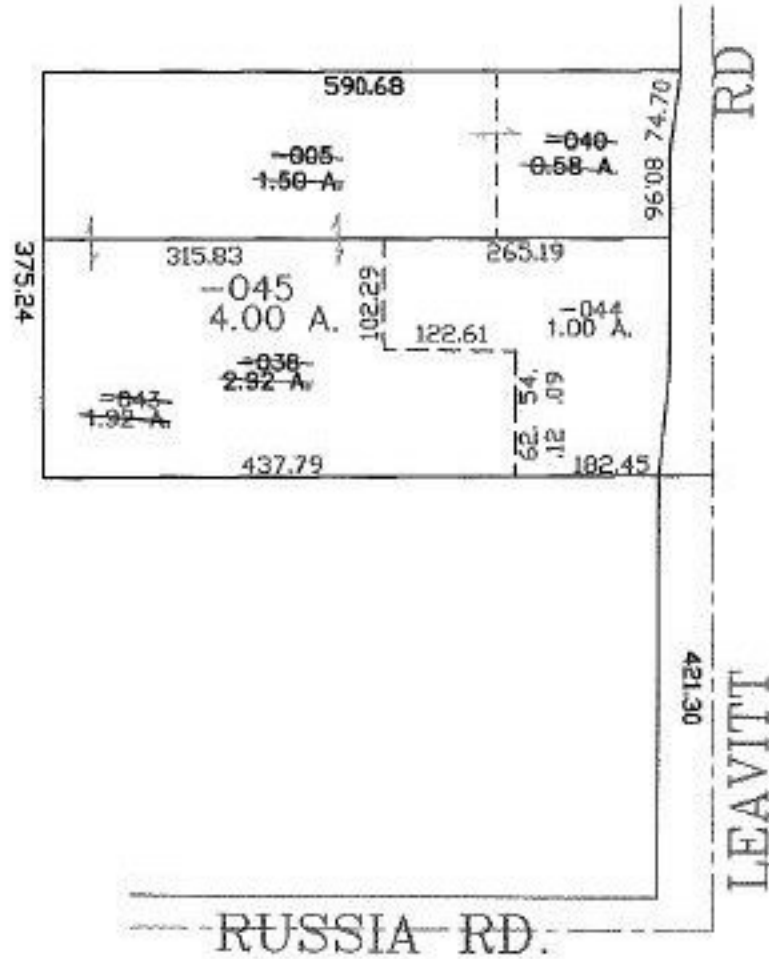

PARENT PARCEL: 09-00-015-000-038, -005-, -040

CHILD PARCEL: 09-00-015-000-043 THRU -045

STARTING POINT: CENTERLINE OF RUSSIA RD. & LEAVITT RD.

NO. 01432

**SPLITS/DEEDS PROCESSED**

LORAIN COUNTY TAX MAP DEPARTMENT  
226 MIDDLE AVE. ELYRIA, OHIO

SURVEYED BY: ALEX KELSER

CLOSURE: 0.00 : 10.000

MAP PAGE(S): 9-B

APPROVED BY: JAH DATE: 8-1-03

SCALE: 1" = 200' PRIOR INSTRUMENT: OR 1050/234