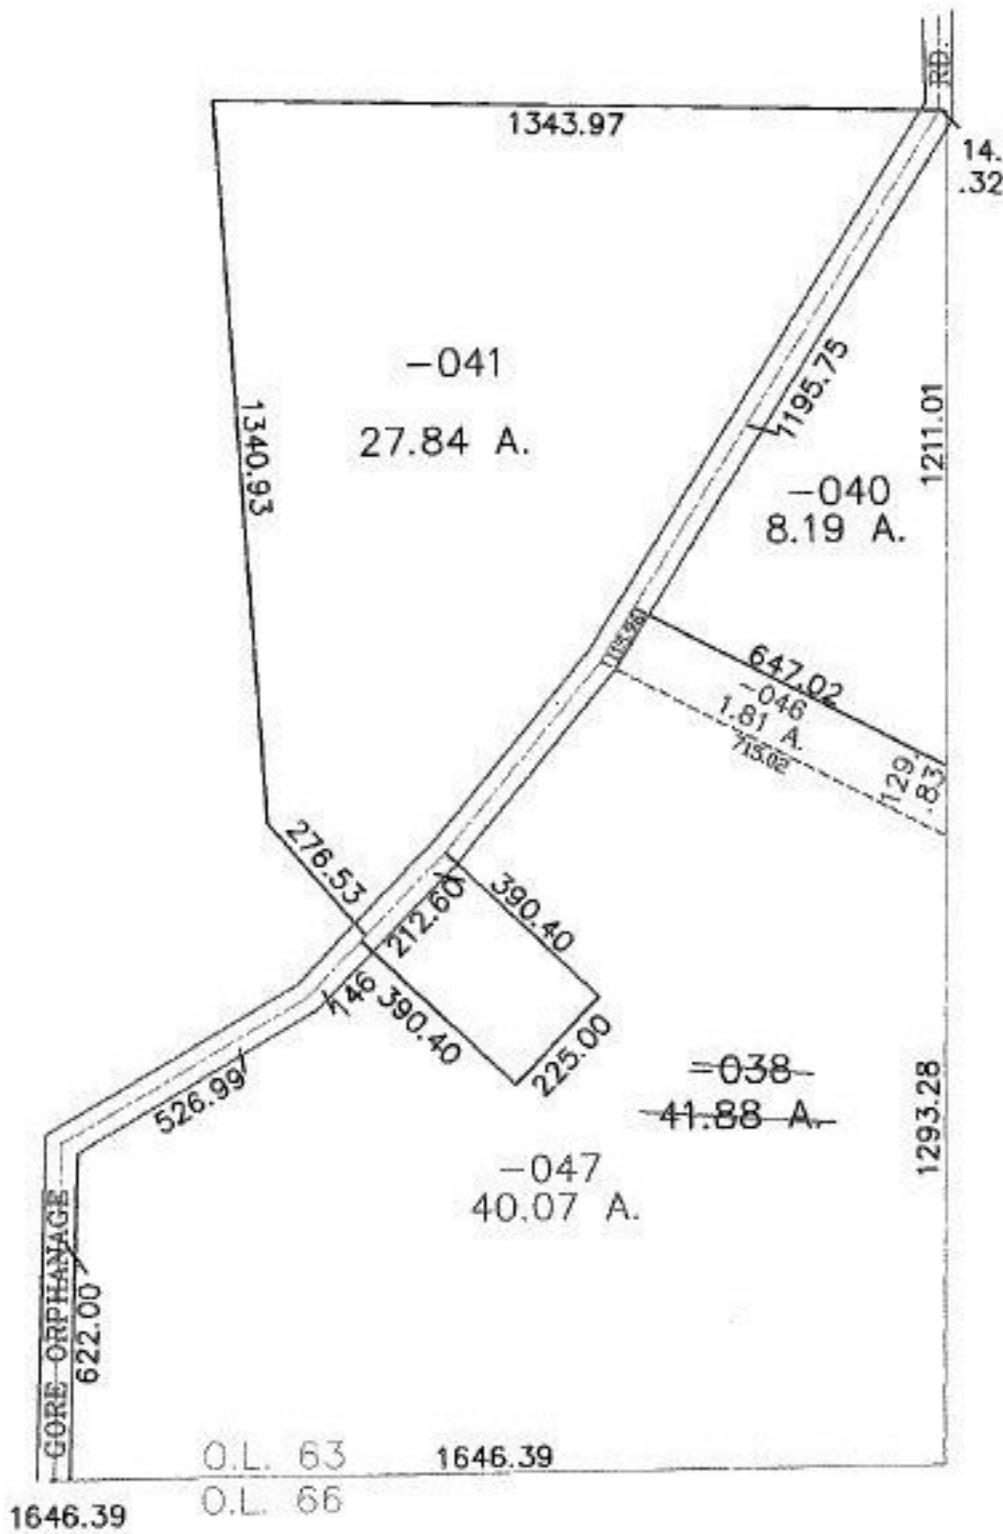

PARENT PARCEL: 01-00-063-000-038

CHILD PARCEL: 01-00-063-000-046, -047

STARTING POINT: SOUTHEAST CORNER OF O.L. 63

NO. 01422

SPLITS/DEEDS PROCESSED
LORAIN COUNTY TAX MAP DEPARTMENT
 226 MIDDLE AVE. ELYRIA, OHIO

SURVEYED BY: ALEX KELSER
 CLOSURE: 0.00 : 10.000
 MAP PAGE(S): 1-1
 APPROVED BY: JAH DATE: 4-25-03
 SCALE: 1" = 400' PRIOR INSTRUMENT: 20020816318