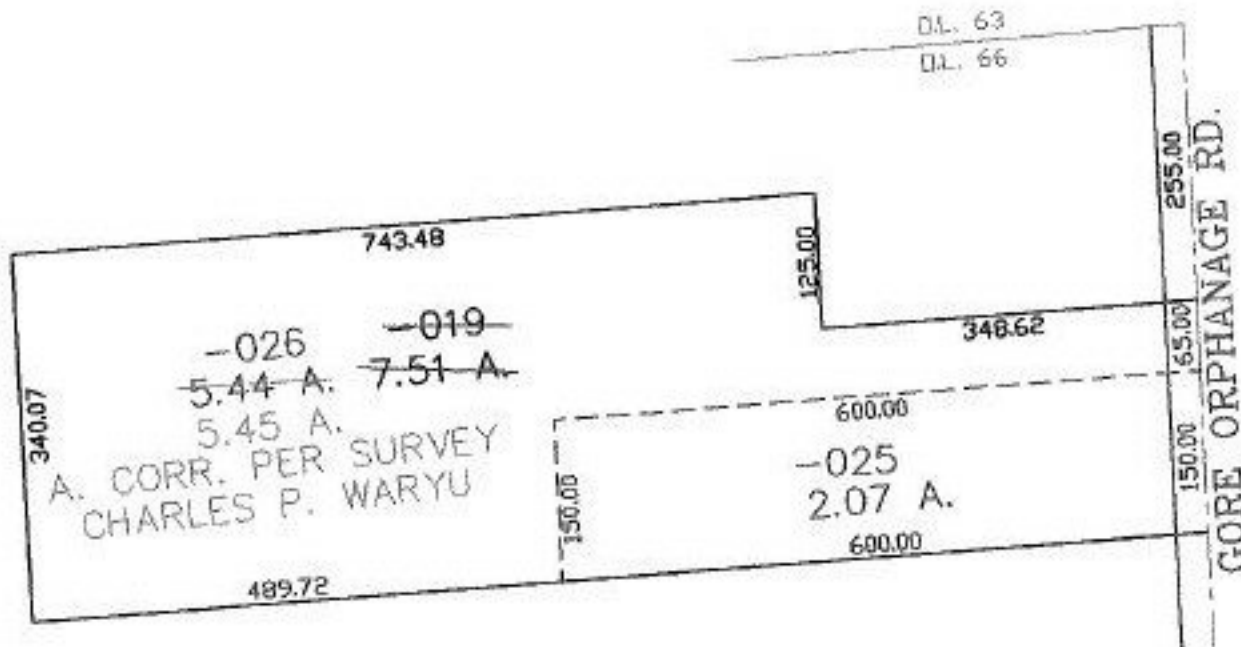

PARENT PARCEL: 01-00-066-000-019

CHILD PARCEL: 01-00-066-000-025, -026

STARTING POINT: CENTERLINE OF GORE ORPHANAGE RD. & O.L. 66

NO. 01419

**SPLITS/DEEDS PROCESSED**  
**LORAIN COUNTY TAX MAP DEPARTMENT**  
 226 MIDDLE AVE. ELYRIA, OHIO

SURVEYED BY: CHARLES P. WARYU  
 CLOSURE: 0.00 ; 10,000  
 MAP PAGE(S): 01-00-066-A  
 APPROVED BY: JAH DATE: 7-24-03  
 SCALE: 1" = 200' PRIOR INSTRUMENT: 20000671087