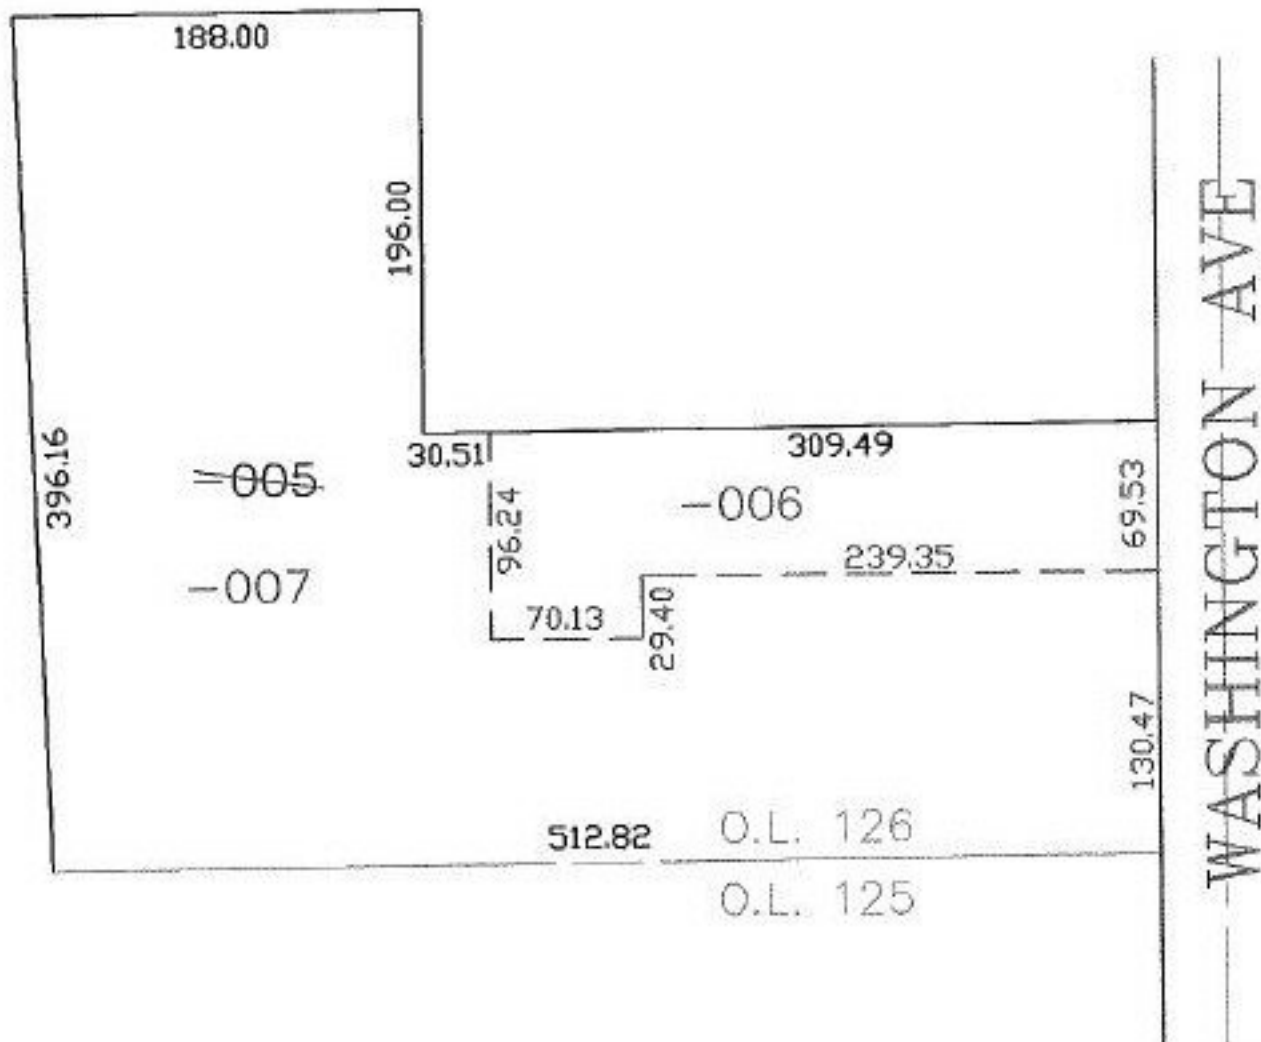

PARENT PARCEL: 06-25-126-000-005

CHILD PARCEL: 06-25-126-000-006, -007

STARTING POINT: SIDELINE OF WASHINGTON AVE. & O.L. 126

NO. 01405

**SPLITS/DEEDS PROCESSED**  
 LORAIN COUNTY TAX MAP DEPARTMENT  
 226 MIDDLE AVE. ELYRIA, OHIO

SURVEYED BY: DOUG MOSLEY  
 CLOSURE: 0.00 : 10.000  
 MAP PAGE(S): 6-101  
 APPROVED BY: JAH DATE: 7-2-03  
 SCALE: 1" = 100' PRIOR INSTRUMENT: DV 504/467