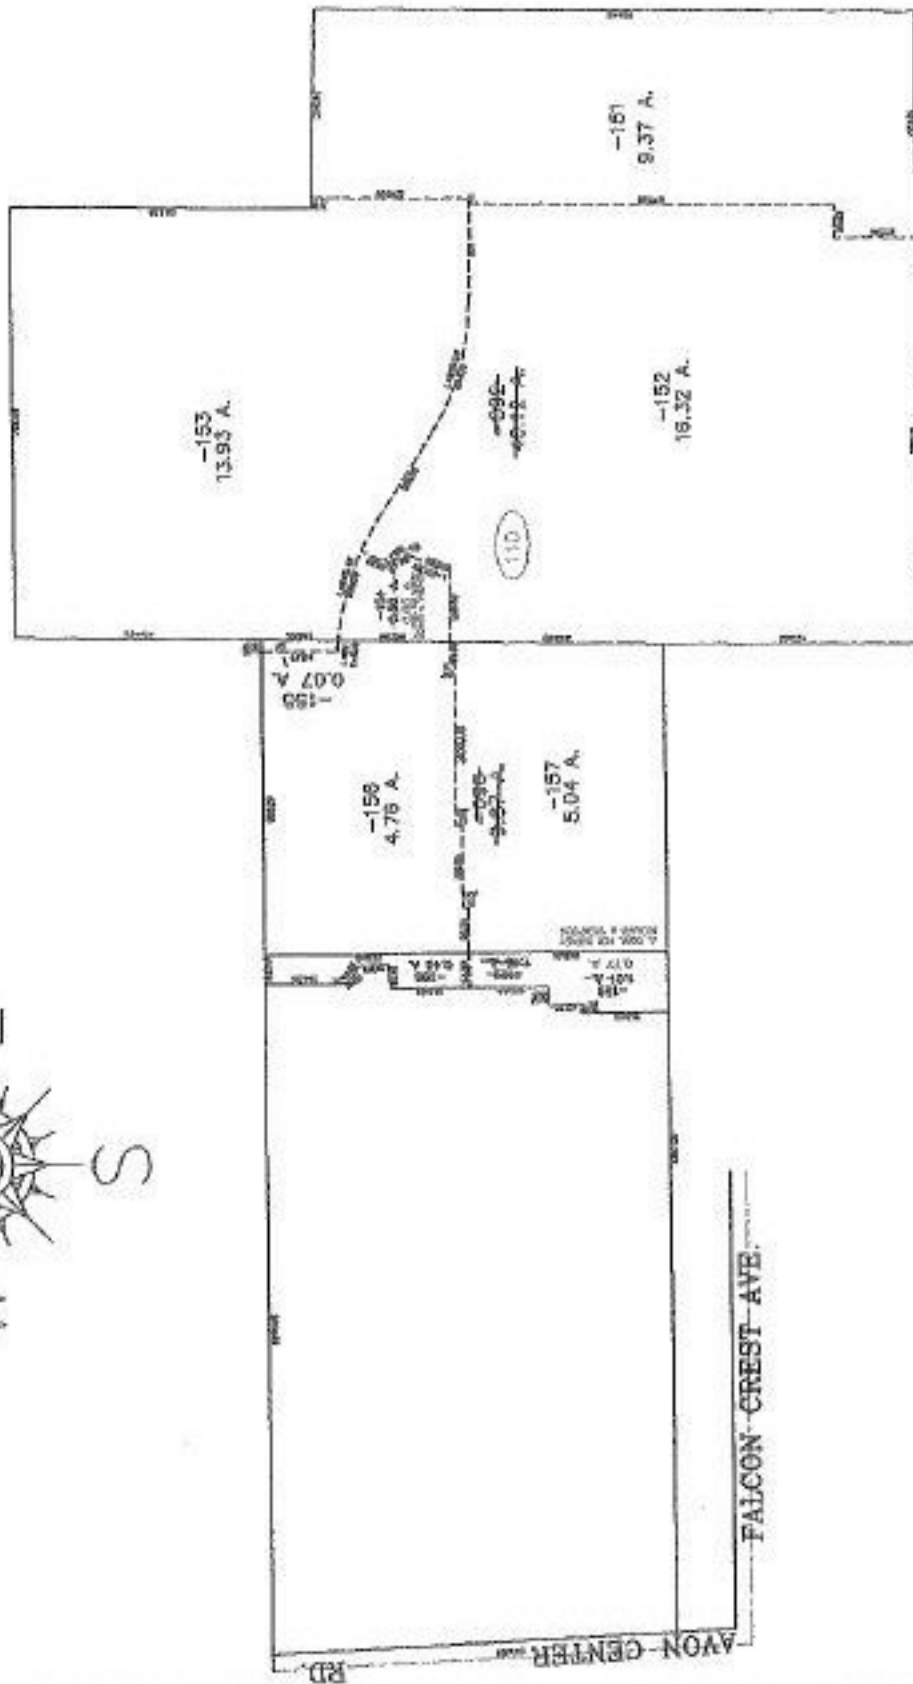

RADTKE

PARENT PARCEL: 04-00-015-110-092, -096, -112

CHILD PARCEL: 04-00-015-110-151 THRU -159

STARTING POINT: CENTERLINE OF FALCON CREST AVE. & AVON CENTER RD.

NO. 01403

COPY

SPLITS/DEEDS PROCESSED
 LORAIN COUNTY TAX MAP DEPARTMENT
 226 MIDDLE AVE. ELYRIA, OHIO

SURVEYED BY: RICHARD A. THOMPSON
 CLOSURE: 0.01 : 10.000
 MAP PAGE(S): 04-00-015-H
 APPROVED BY: JAH DATE: 7-7-03
 SCALE: 1" = 400' PRIOR INSTRUMENT: 20020833687