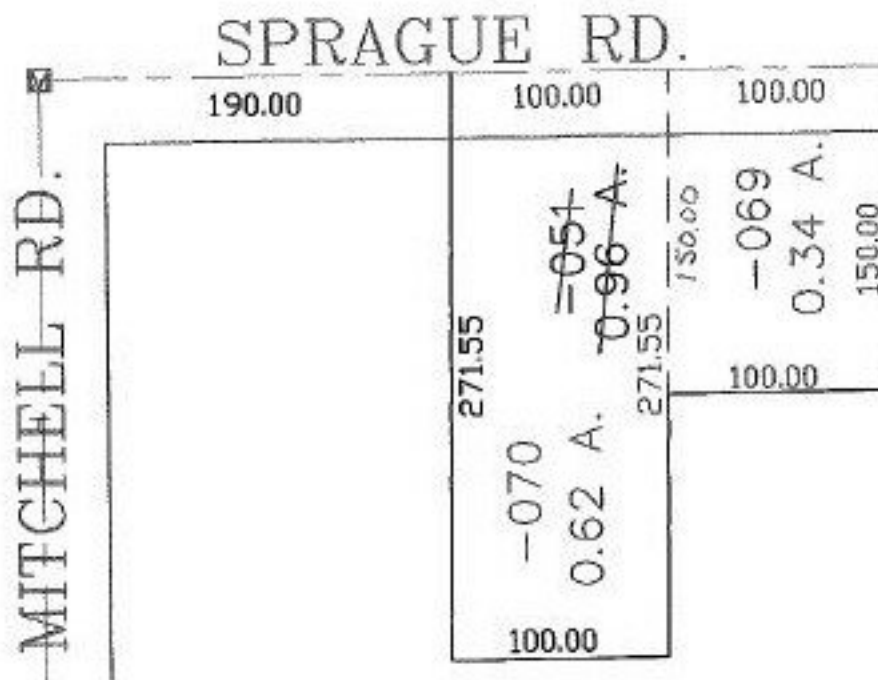

MASTER

PARENT PARCEL: 12-00-081-000-051

CHILD PARCEL: 12-00-081-000-069, -070

STARTING POINT: CENTERLINE OF SPRAGUE RD. & MITCHELL RD.

NO. 01391

**SPLITS/DEEDS PROCESSED**

LORAIN COUNTY TAX MAP DEPARTMENT  
226 MIDDLE AVE. ELYRIA, OHIO

SURVEYED BY: RONALD GARNETT  
 CLOSURE: 0.00 : 10.000  
 MAP PAGE(S): 12-00-081-B  
 APPROVED BY: JAH DATE: 7-3-03  
 SCALE: 1" = 100' PRIOR INSTRUMENT: DV 1029/920

Master