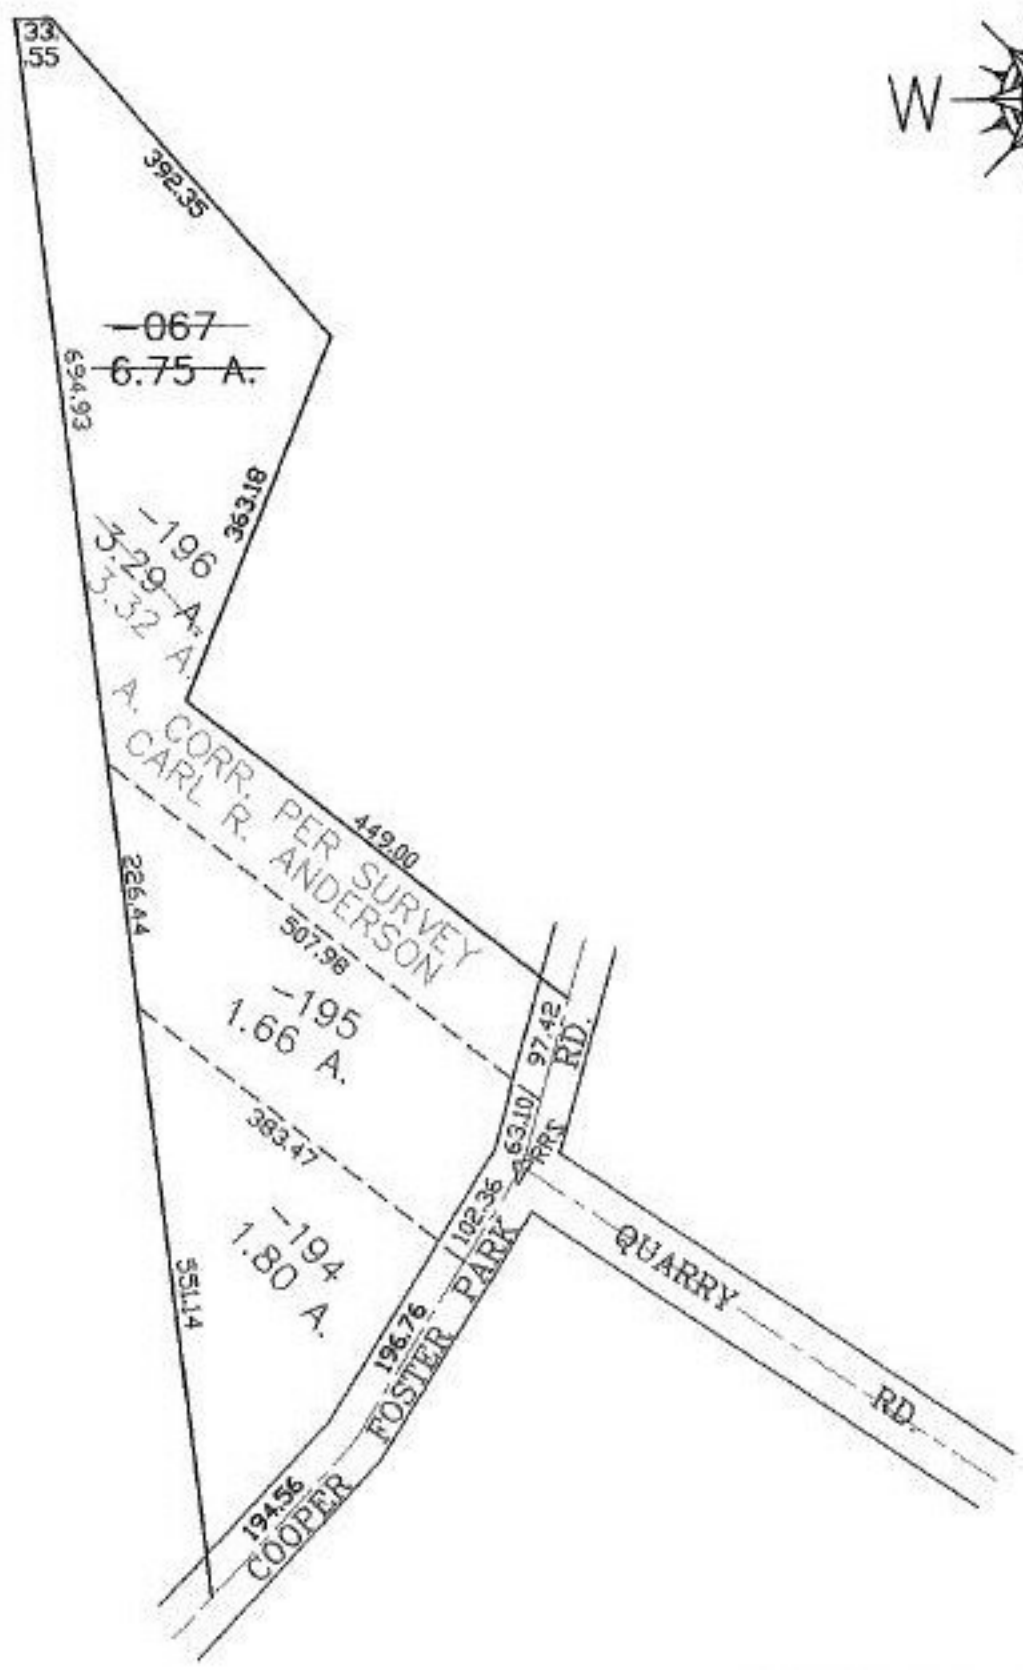

PARENT PARCEL: 05-00-099-000-067
CHILD PARCEL: 05-00-099-000-194 THRU -196
STARTING POINT: CENTERLINE OF COOPER FOSTER PARK RD. & QUARRY RD.

NO. 01389

SPLITS/DEEDS PROCESSED
LORAIN COUNTY TAX MAP DEPARTMENT
226 MIDDLE AVE. ELYRIA, OHIO

SURVEYED BY: CARL R. ANDERSON
CLOSURE: 0.00 : 10.000
MAP PAGE(S): 5-00-099-C
APPROVED BY: JAH DATE: 6-11-03
SCALE: 1" = 200' PRIOR INSTRUMENT: 20020869081