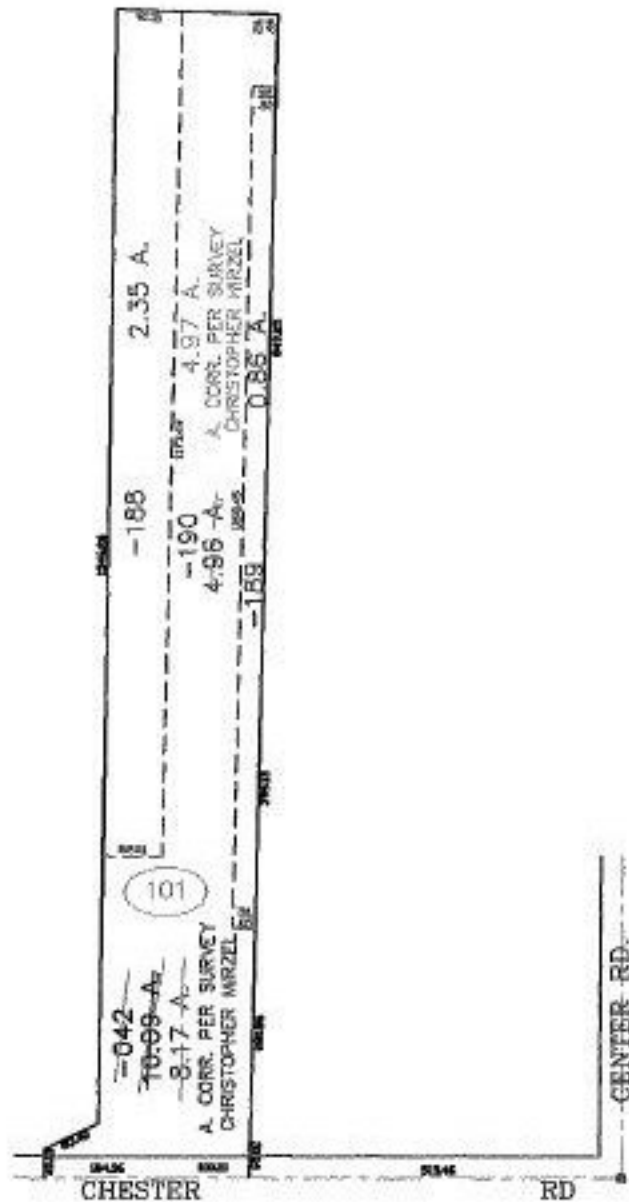

PARENT PARCEL: 04-00-016-101-042

CHILD PARCEL: 04-00-016-101-188 THRU -190

STARTING POINT: CENTERLINE OF CENTER RD. & CHESTER RD.

NO. 01369

**SPLITS/DEEDS PROCESSED**  
**LORAIN COUNTY TAX MAP DEPARTMENT**  
 226 MIDDLE AVE. ELYRIA, OHIO

SURVEYED BY: CHRISTOPHER HIRZEL  
 CLOSURE: 0.00 : 10.000  
 MAP PAGE(S): 04-00-016-F  
 APPROVED BY: JAH DATE: 6-4-03  
 SCALE: 1" = 300' PRIOR INSTRUMENT: OR 997/550