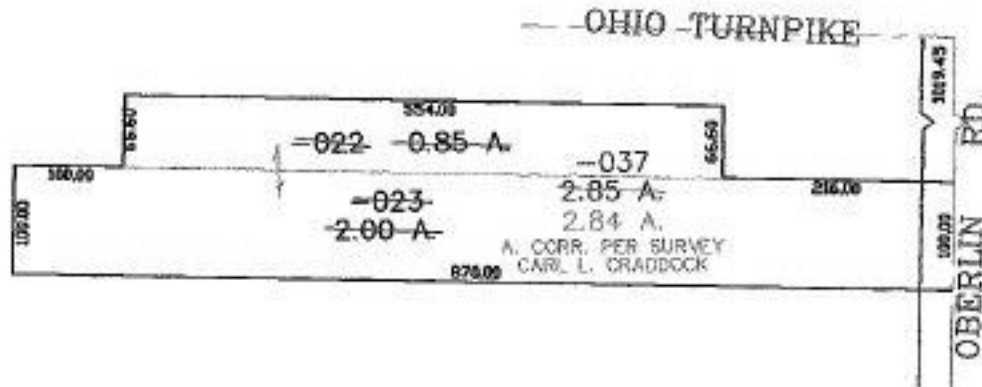

PARENT PARCEL: 05-00-055-000-022, -023

CHILD PARCEL: 05-00-055-000-037

STARTING POINT: CENTERLINE OF OBERLIN RD. & OHIO TURNPIKE

NO. 01365

SPLITS/DEEDS PROCESSED
LORAIN COUNTY TAX MAP DEPARTMENT
 226 MIDDLE AVE. ELYRIA, OHIO

SURVEYED BY: CARL L. CRADDOCK
 CLOSURE: 0.00 : 10.000
 MAP PAGE(S): 5-G
 APPROVED BY: JAH DATE: 6-12-03
 SCALE: 1" = 200 PRIOR INSTRUMENT: 19990594552