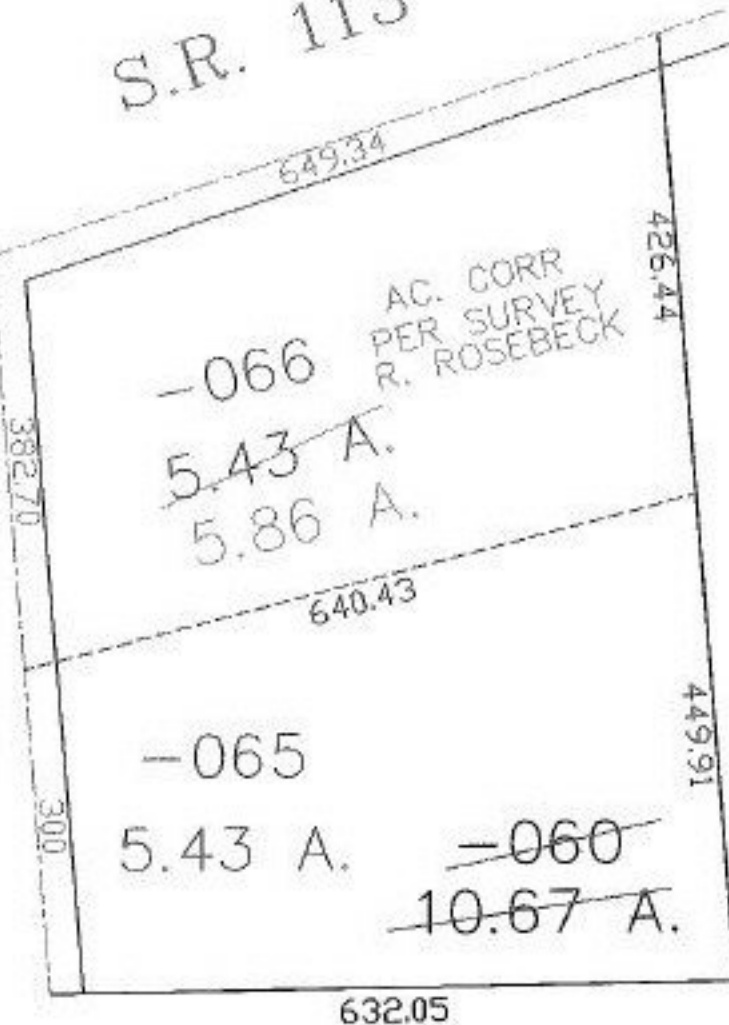

PARENT PARCEL: 08-00-091-000-060

CHILD PARCEL: 08-00-091-000-065, -066

STARTING POINT: INT CL S.R 113 AND GIFFORD RD

NO. 01357

S.R. 113

GIFFORD RD 60'

SPLITS/DEEDS PROCESSED
LORAIN COUNTY TAX MAP DEPARTMENT
226 MIDDLE AVE. ELYRIA, OHIO

SURVEYED BY: RICHARD ROSEBECK
CLOSURE: 0:00
MAP PAGE(S): 8-C
APPROVED BY: DRH DATE: 4/29/03
SCALE: 1" = 200' PRIOR INSTRUMENT: OR 1205/609