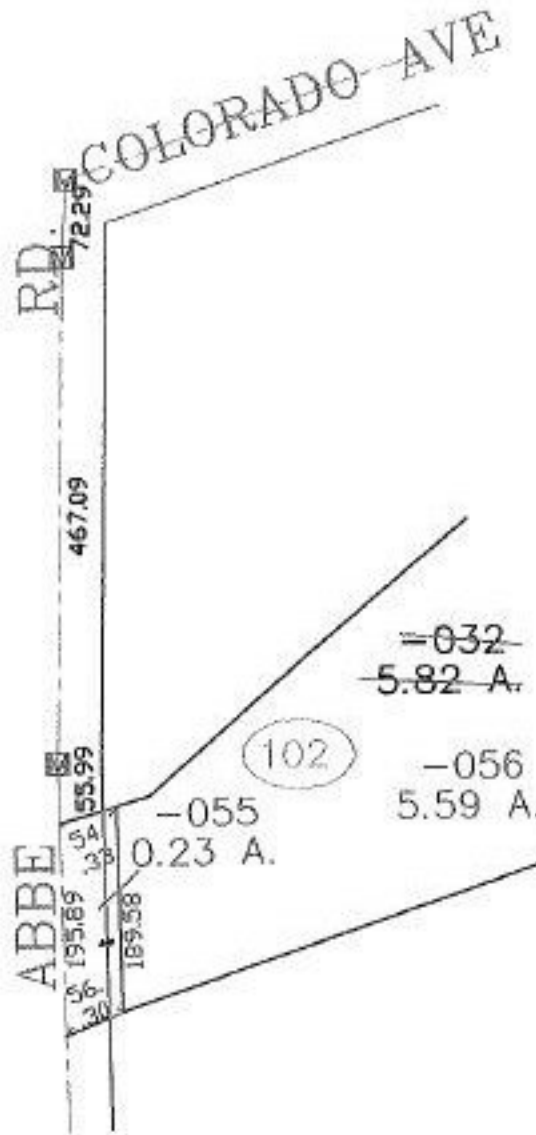

PARENT PARCEL: 03-00-007-102-032

CHILD PARCEL: 03-00-007-102-055, -056

STARTING POINT: CENTERLINE OF ABBE RD. & COLORADO AVE.

NO. 01346

SPLITS/DEEDS PROCESSED
LORAIN COUNTY TAX MAP DEPARTMENT
 226 MIDDLE AVE. ELYRIA, OHIO

SURVEYED BY: NITIN V. TIMBLE
 CLOSURE: 0.00 : 10.000
 MAP PAGE(S): 03-00-007-A
 APPROVED BY: JAH DATE: 4-17-03
 SCALE: 1" = 200' PRIOR INSTRUMENT: OR 1079/887