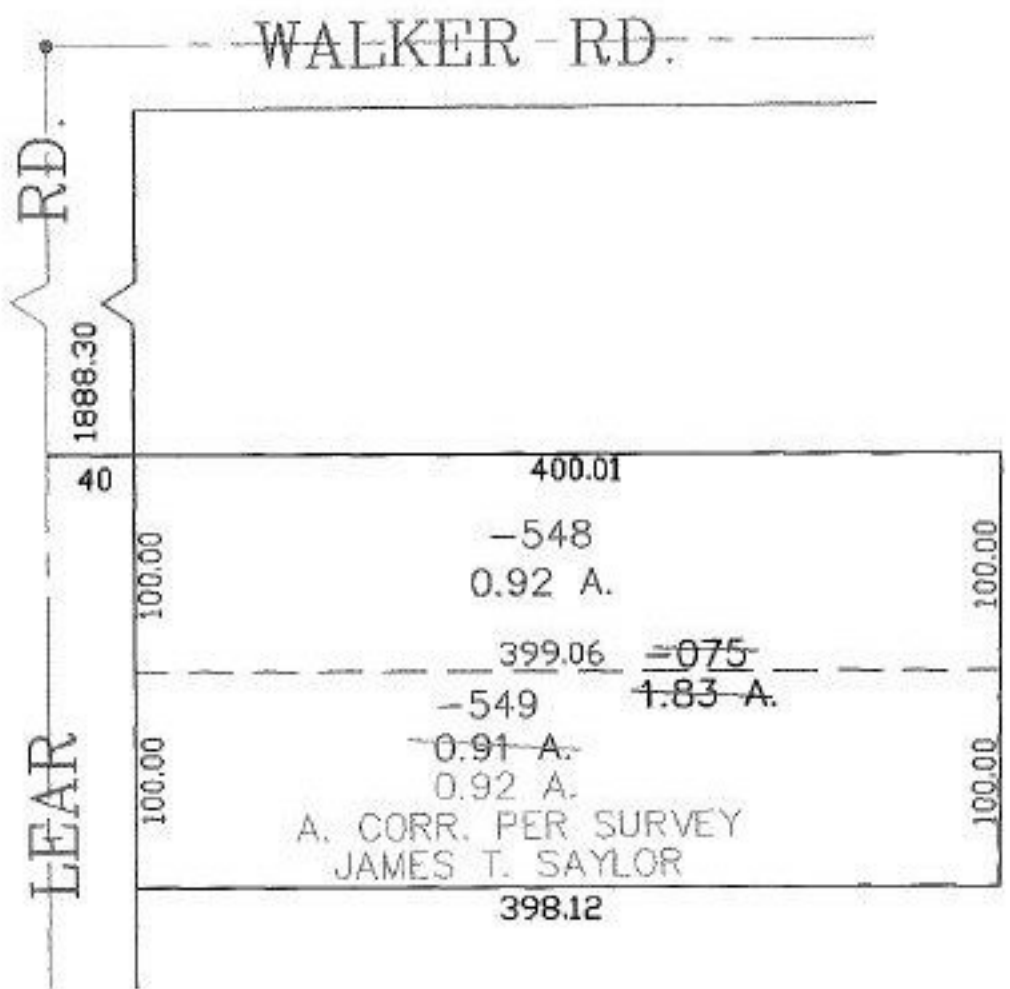

MASTER

PARENT PARCEL: 04-00-029-000-075  
CHILD PARCEL: 04-00-029-000-548, -549  
STARTING POINT: CENTERLINE OF LEAR RD. & WALKER RD.

NO. 01325

**SPLITS/DEEDS PROCESSED**  
LORAIN COUNTY TAX MAP DEPARTMENT  
226 MIDDLE AVE. ELYRIA, OHIO

SURVEYED BY: JAMES T. SAYLOR  
CLOSURE: 0.00 : 10.000  
MAP PAGE(S): 04-00-029-A  
APPROVED BY: JAH DATE: 3-12-03  
SCALE: 1" = 100' PRIOR INSTRUMENT: 20030884648