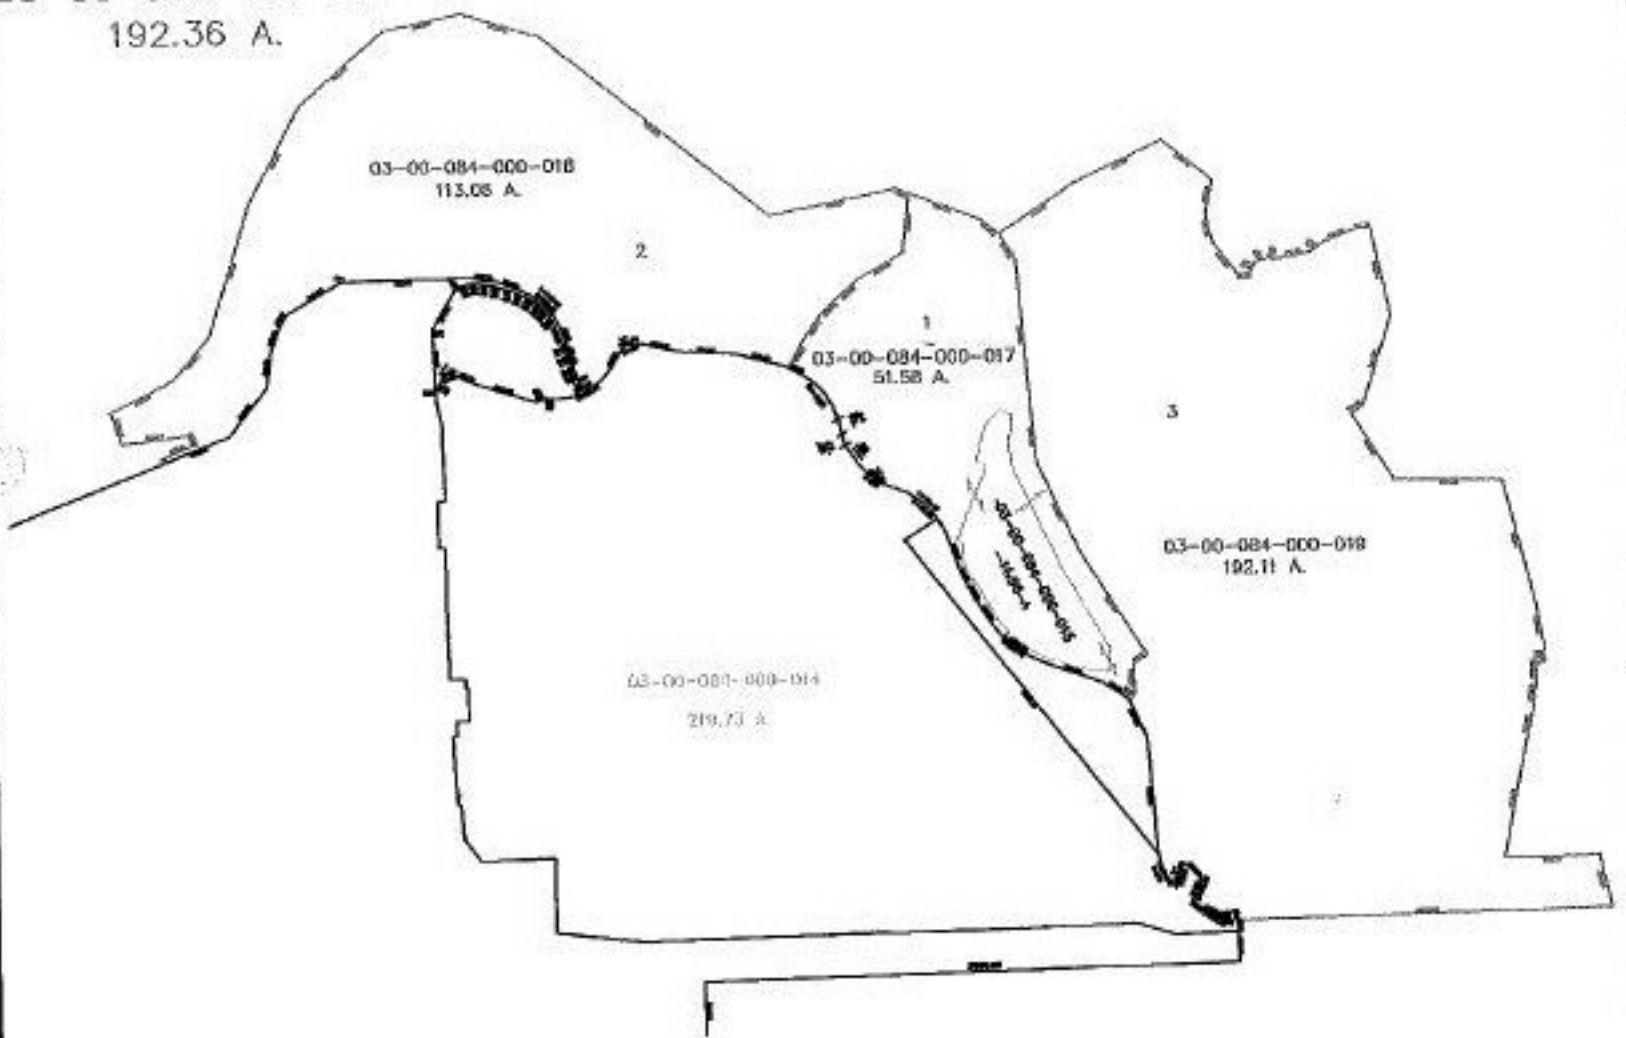

PARENT PARCEL: 03-00-088-101-017, 03-00-084-000-015

CHILD PARCEL: 03-00-084-000-017 THRU -019 03-00-088-101-018

STARTING POINT: CENTERLINE OF GROVE AVE. & EAST 28TH ST.

NO. 01300

~~03-00-088-101-017~~ ~~03-00-088-101-018~~
~~537.15 A.~~ ~~497.53 A.~~
03-00-088-101-019
192.36 A.

SPLITS/DEEDS PROCESSED
LORAIN COUNTY TAX MAP DEPARTMENT
226 MIDDLE AVE. ELYRIA, OHIO

SURVEYED BY: MICHAEL STRAUB
CLOSURE: 0.00 : 10.000
MAP PAGE(S): 3-E, 3-F
APPROVED BY: JAH DATE: 3-11-02
SCALE: 1" = 1200 PRIOR INSTRUMENT: 20020850503