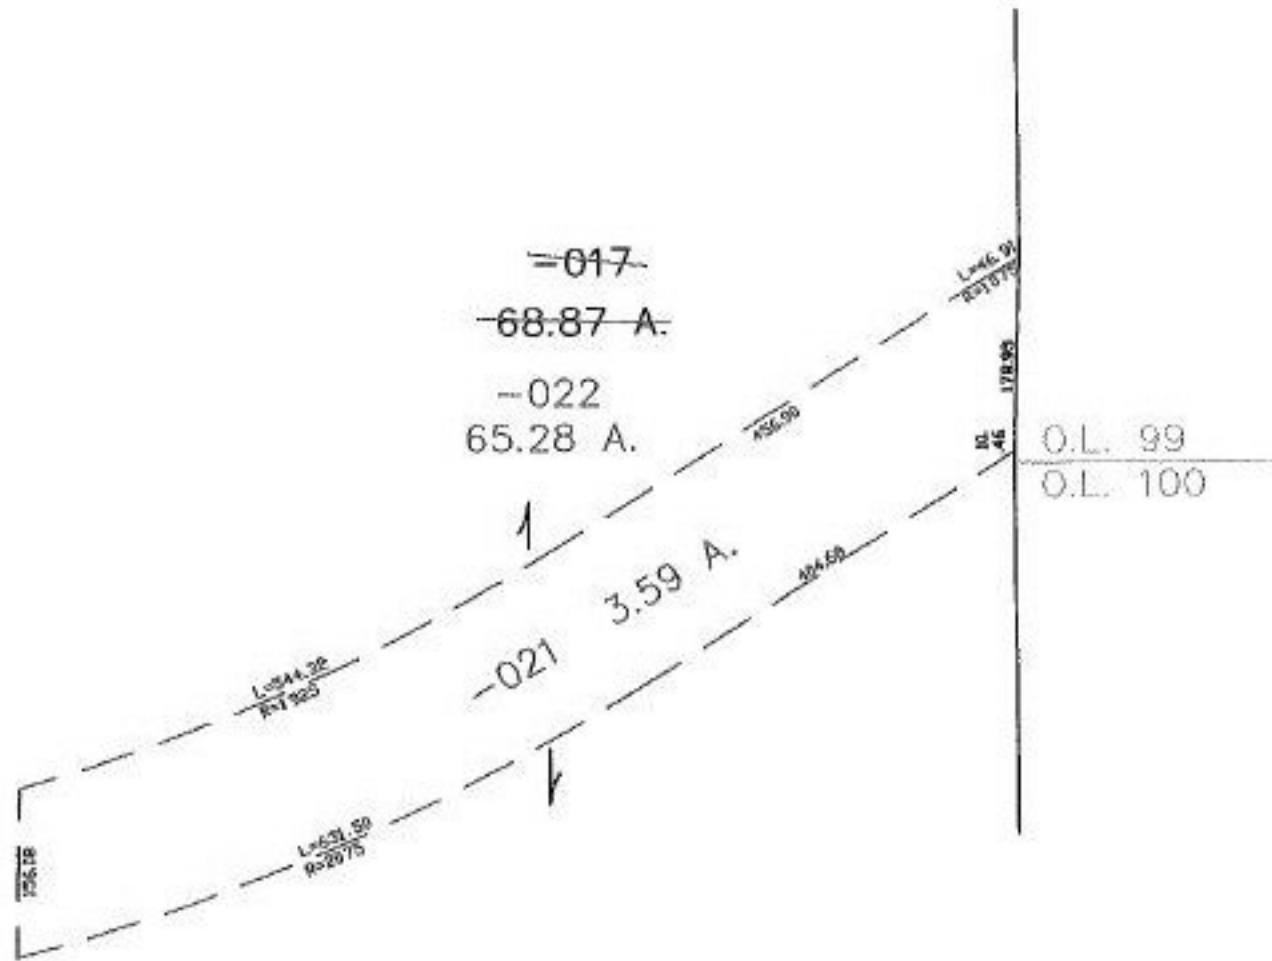

RASTER

PARENT PARCEL: 06-24-011-000-017

CHILD PARCEL: 06-24-011-000-021, -022

STARTING POINT: O.L. 99 & O.L. 100

NO. 01292

**SPLITS/DEEDS PROCESSED**  
 LORAIN COUNTY TAX MAP DEPARTMENT  
 226 MIDDLE AVE. ELYRIA, OHIO

SURVEYED BY: MARK A. YEAGER  
 CLOSURE: 0.00 ; 10.000  
 MAP PAGE(S): 06-115  
 APPROVED BY: JAH DATE: 1-24-03  
 SCALE: 1" = 200 PRIOR INSTRUMENT: DV 533/181