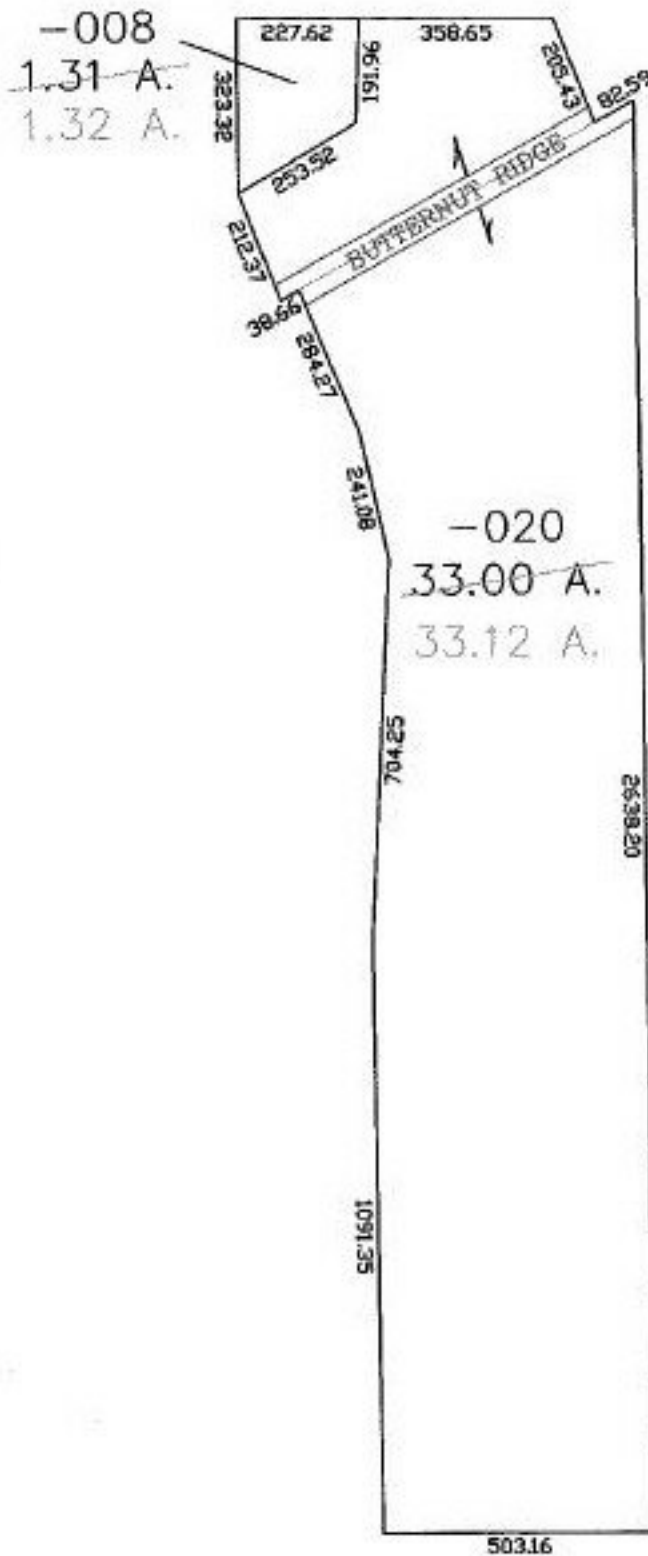

MASTER

PARENT PARCEL: 11-00-072-000-008, -020

CHILD PARCEL: --SAME--

STARTING POINT:

NO. 00951-A

1 of 2

SPLITS/DEEDS PROCESSED
LORAIN COUNTY TAX MAP DEPARTMENT
 226 MIDDLE AVE. ELYRIA, OHIO

SURVEYED BY: MARK YEAGER
 CLOSURE: 1:10,000
 MAP PAGE(S): 11-00-072-B
 APPROVED BY: DRH DATE: 12/3/2003
 SCALE: 1" = 400 PRIOR INSTRUMENT: OR. 1066/477