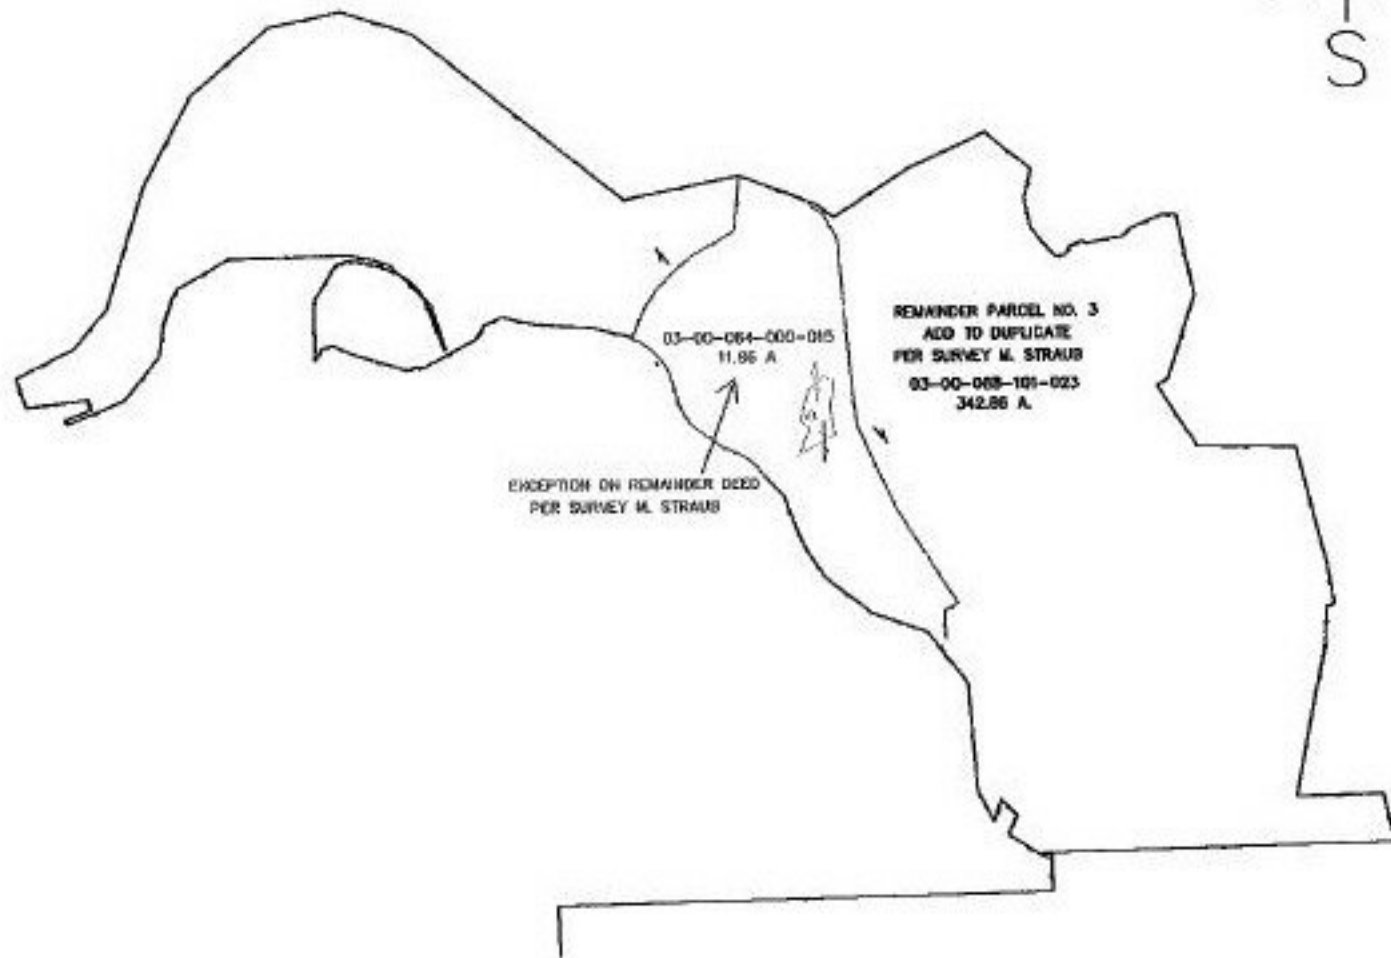

PARENT PARCEL: 03-00-088-101-023

CHILD PARCEL: 03-00-088-101-023

STARTING POINT: CENTERLINE OF GROVE AVE. & E 28TH ST.

NO. 00849-A7

**SPLITS/DEEDS PROCESSED**

LORAIN COUNTY TAX MAP DEPARTMENT  
226 MIDDLE AVE. ELYRIA, OHIO

SURVEYED BY: MICHAEL STRAUB  
 CLOSURE: 0.00 : 10.000  
 MAP PAGE(S): 3-A, 3-B, 3-E, 3-F, 3-G  
 APPROVED BY: JAH DATE: 5-8-03  
 SCALE: 1" = 1300 PRIOR INSTRUMENT: ADD TO DUP