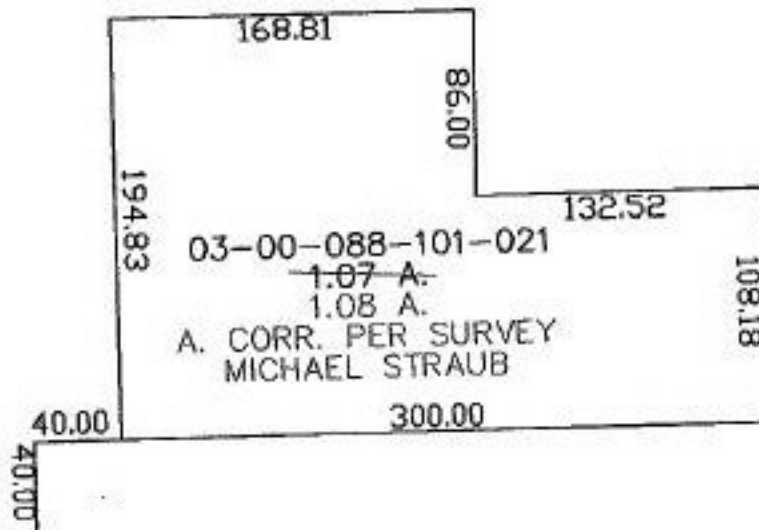

PARENT PARCEL: 03-00-088-101-021

CHILD PARCEL: 03-00-088-101-021

STARTING POINT: PEARL AVE & E 28TH ST.

NO. 00849-A4

**SPLITS/DEEDS PROCESSED**

LORAIN COUNTY TAX MAP DEPARTMENT  
226 MIDDLE AVE. ELYRIA, OHIO

SURVEYED BY: MICHAEL STRAUB

CLOSURE: 0.00 : 10.000

MAP PAGE(S): 3-A, 3-B, 3-E, 3-F, 3-G

APPROVED BY: JAH DATE: 5-7-03

SCALE: 1" = 100. PRIOR INSTRUMENT: ADD TO DUP