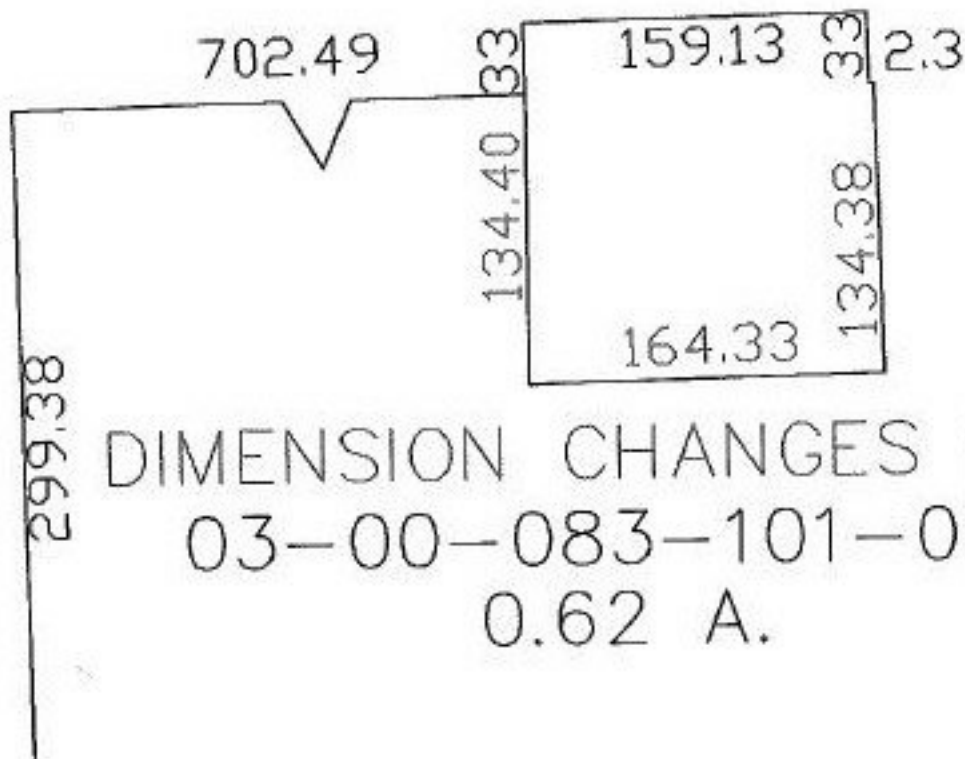

PARENT PARCEL: 03-00-083-101-037

CHILD PARCEL: 03-00-083-101-037

STARTING POINT: GROVE AVE & E 28TH ST.

NO. 00849-A1

DIMENSION CHANGES ONLY
 03-00-083-101-037
 0.62 A.

SPLITS/DEEDS PROCESSED

LORAIN COUNTY TAX MAP DEPARTMENT
226 MIDDLE AVE. ELYRIA, OHIO

SURVEYED BY: MICHAEL STRAUB

CLOSURE: 0.00 : 10.000

MAP PAGE(S): 3-A, 3-B, 3-E, 3-F

APPROVED BY: JAH DATE: 5-7-03

SCALE: 1" = 100' PRIOR INSTRUMENT: 20020850503