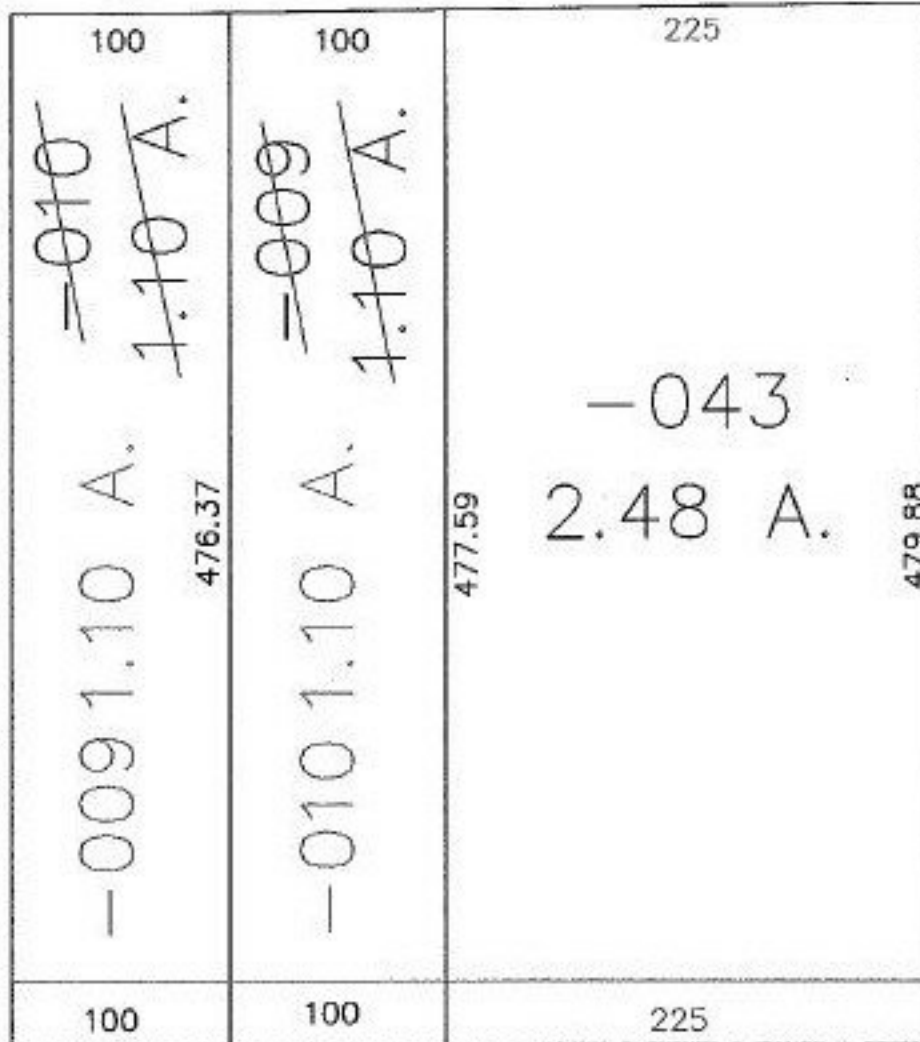

PARENT PARCEL: 11-00-095-000-009, -010

CHILD PARCEL: SAME

STARTING POINT:

NO. 00838-X

ELYRIA - TWINSBURG

SPLITS/DEEDS PROCESSED

LORAIN COUNTY TAX MAP DEPARTMENT
226 MIDDLE AVE. ELYRIA, OHIO

SURVEYED BY: J. W. WARDEN
CLOSURE: 0:00
MAP PAGE(S): ~~11-00-095-000-009~~ 11-00-095-13
APPROVED BY: DRH DATE: 3/10/03
SCALE: 1" = 100' PRIOR INSTRUMENT: 1657/207