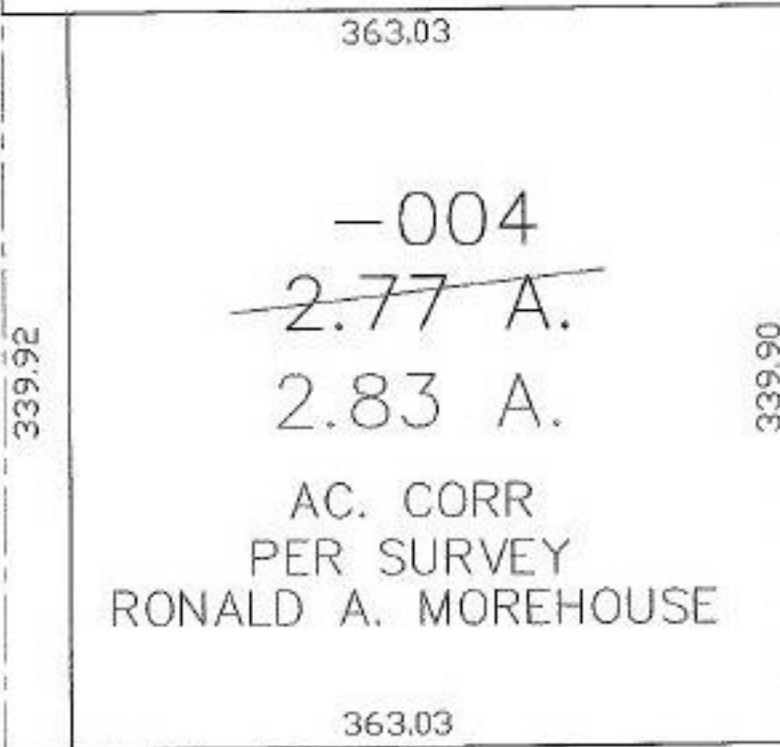

RASTER

PARENT PARCEL: 09-00-076-104-004

CHILD PARCEL: SAME

STARTING POINT:

NO. 00828-A

PARK ST

SPLITS/DEEDS PROCESSED

LORAIN COUNTY TAX MAP DEPARTMENT  
226 MIDDLE AVE. ELYRIA, OHIO

SURVEYED BY: RONALD A. MOREHOUSE

CLOSURE: 0:00

MAP PAGE(S): 09-00-076-B

APPROVED BY: DRH DATE: 3/18/2003

SCALE: 1" = 100' PRIOR INSTRUMENT: