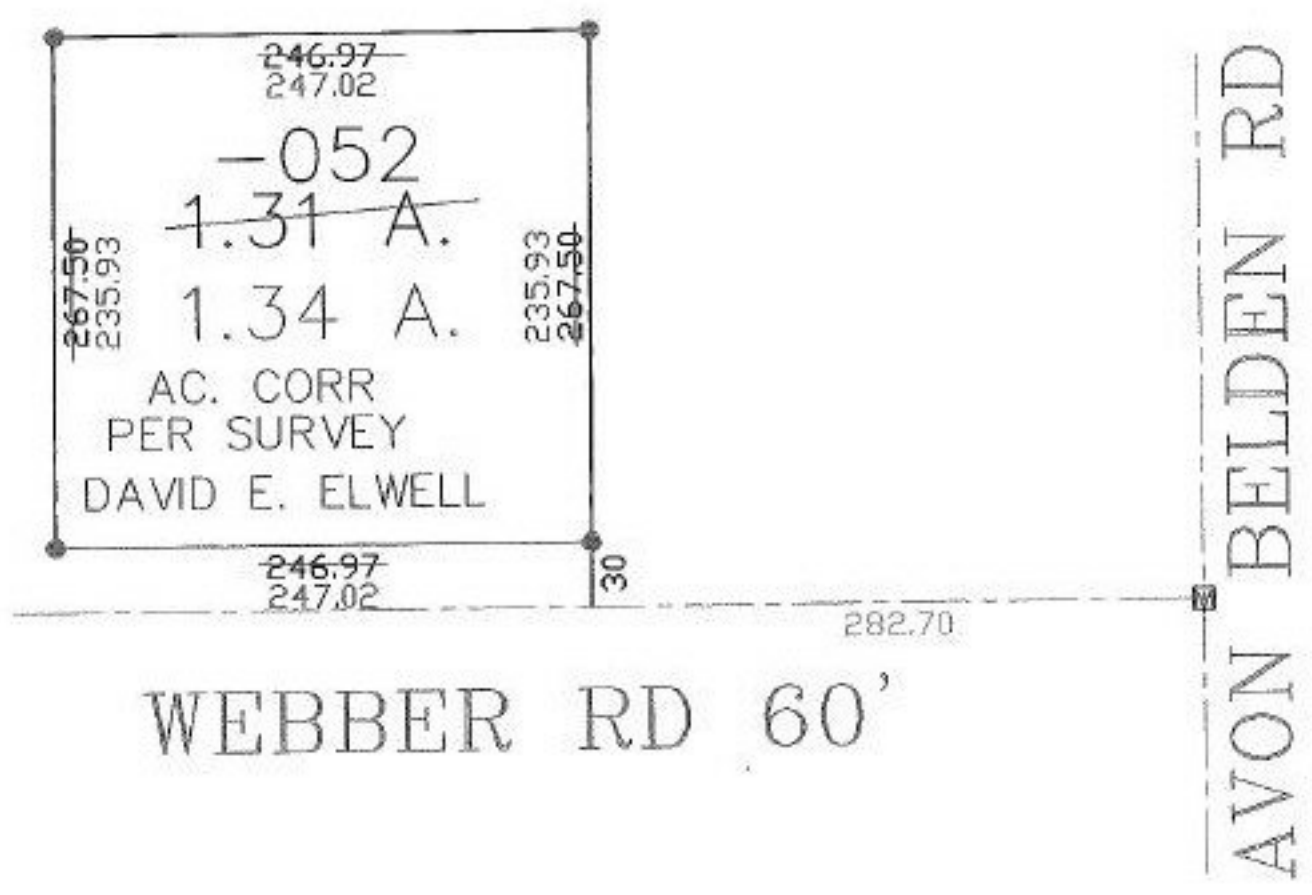

PASTER

PARENT PARCEL: 04-00-017-101-051

NO. 00810-A

CHILD PARCEL:

STARTING POINT: INT C.L. AVON BELDEN AND WEBBER RD

SPLITS/DEEDS PROCESSED

LORAIN COUNTY TAX MAP DEPARTMENT
226 MIDDLE AVE. ELYRIA, OHIO

SURVEYED BY: DAVID E. ELWELL

CLOSURE: 0:00

MAP PAGE(S):

APPROVED BY: DRH DATE: 3/12/2003

SCALE: 1" = 100' PRIOR INSTRUMENT: 20030882384