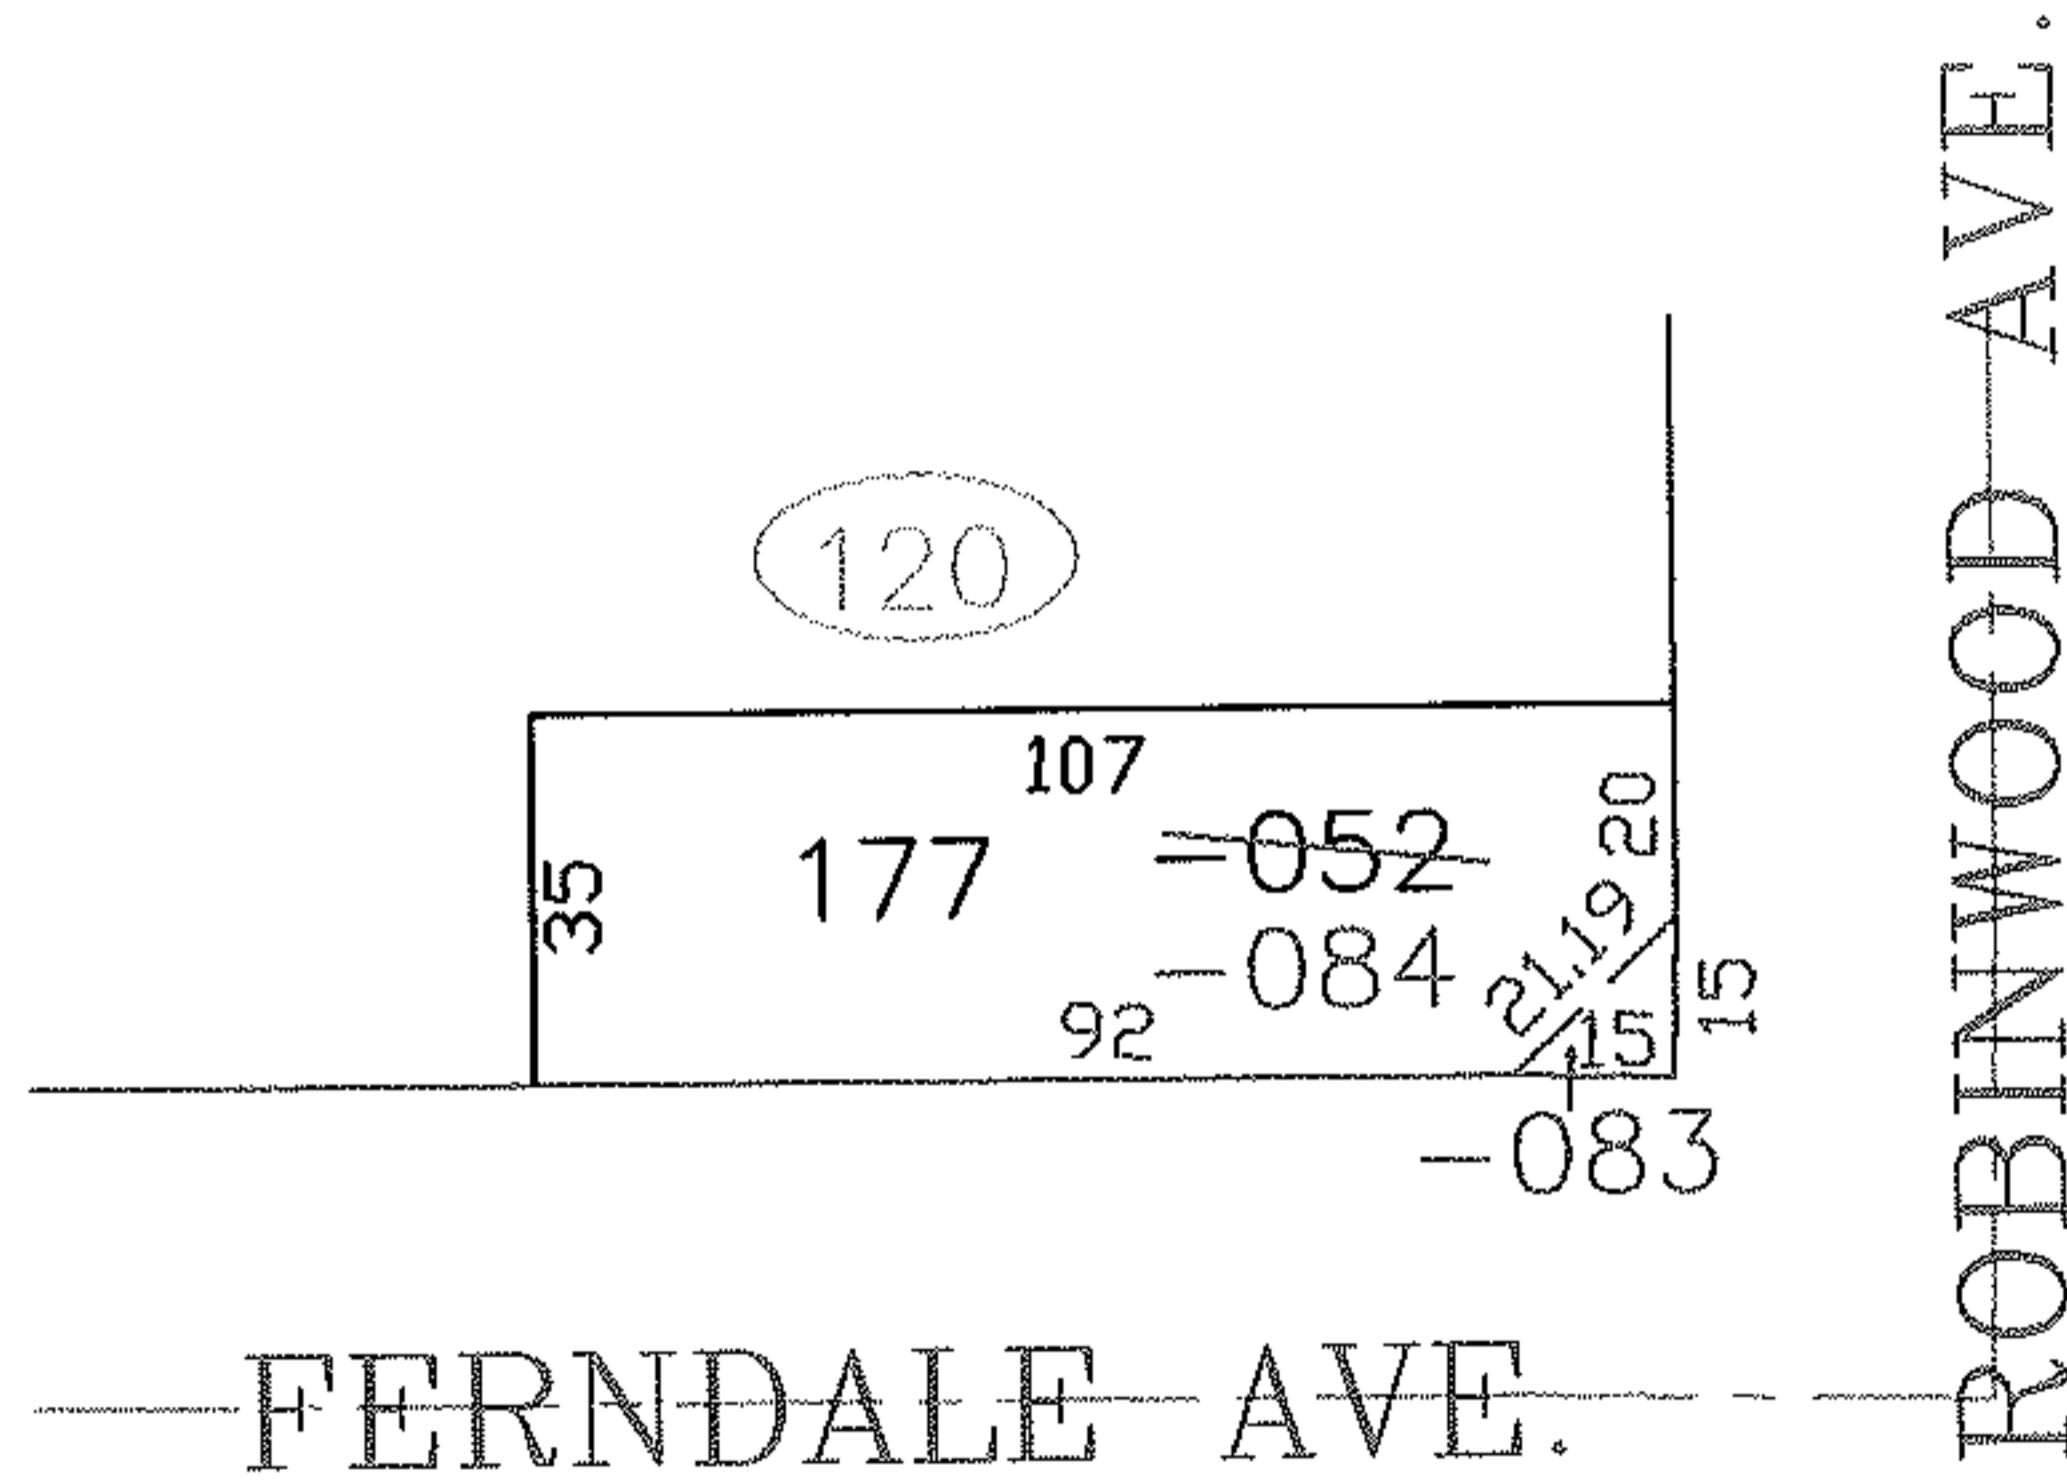

PARENT PARCEL: 03-00-038-120-052

CHILD PARCEL: 03-00-038-120-083, -084

STARTING POINT: SIDELINE OF FERNDALE AVE. & ROBINWOOD AVE.

NO. 00070

SPLITS/DEEDS PROCESSED

LORAIN COUNTY TAX MAP DEPARTMENT
226 MIDDLE AVE. ELYRIA, OHIO

SURVEYED BY: ROBERT J. MCAULEY

CLOSURE: 0.00 : 10.000

MAP PAGE(S): 03-00-038-B

APPROVED BY: JAH DATE: 3-25-03

SCALE: 1" = 50' PRIOR INSTRUMENT: 20020854844