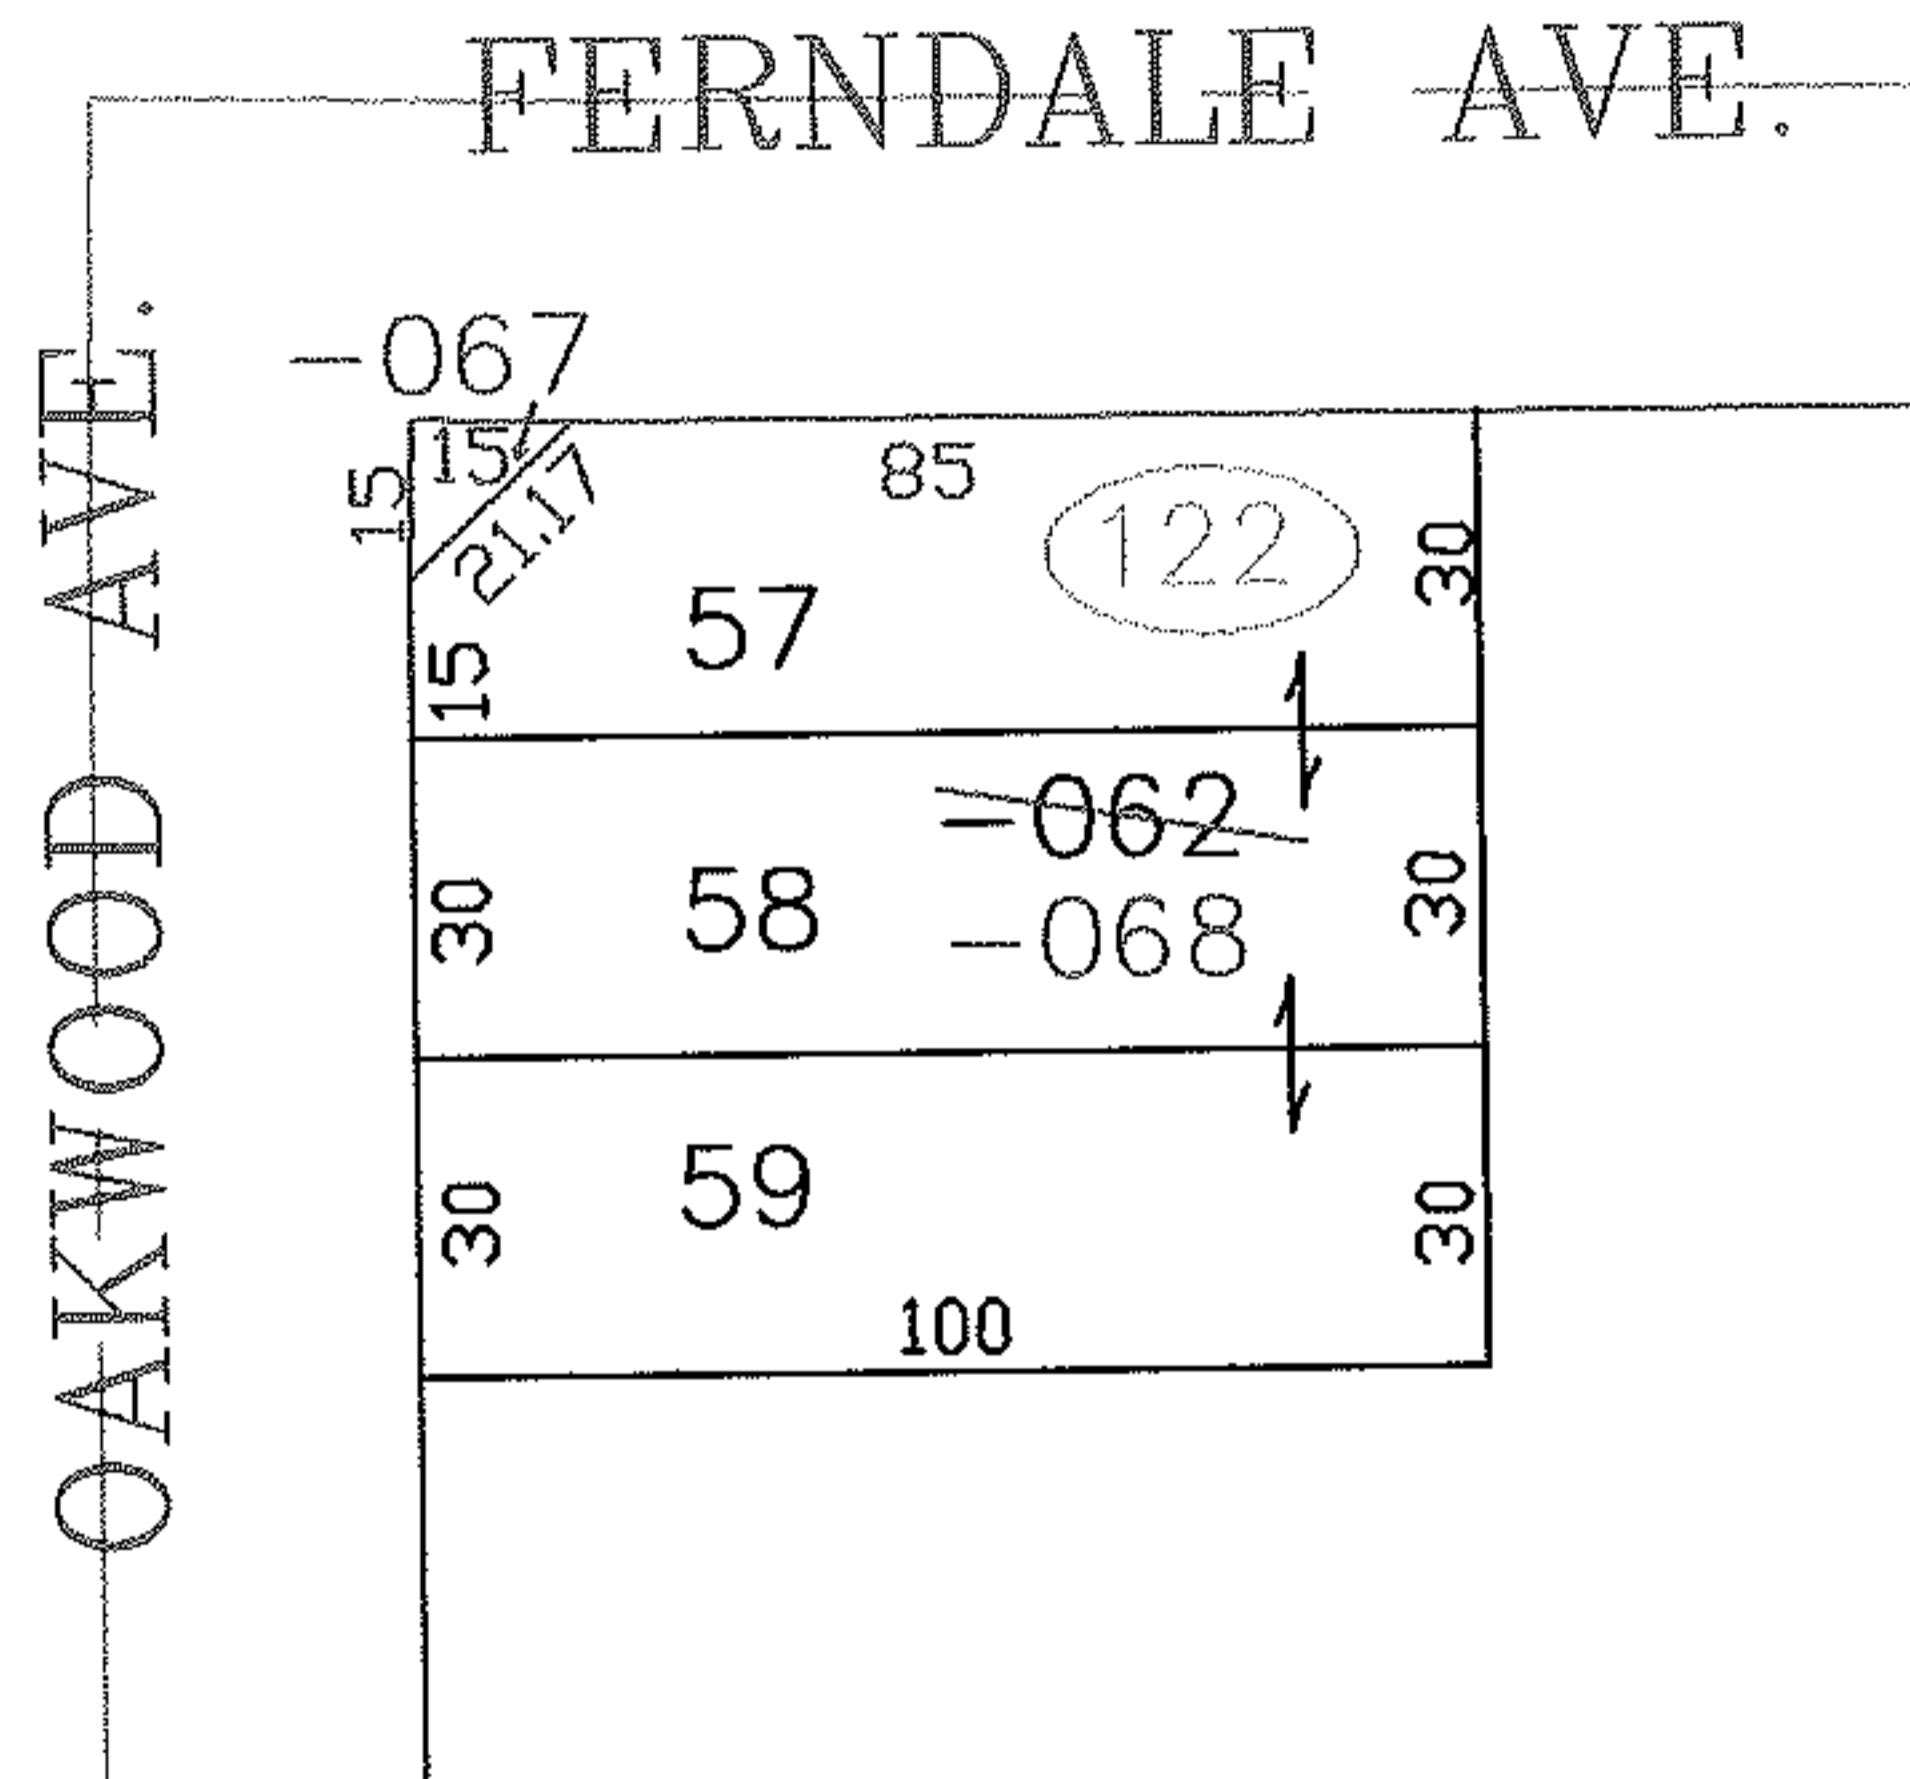

PARENT PARCEL: 03-00-038-122-062

CHILD PARCEL: 03-00-038-122-067, -068

STARTING POINT: SIDELINE OF FERNDALE AVE. & OAKWOOD AVE.

NO. 00069

SPLITS/DEEDS PROCESSED
LORAIN COUNTY TAX MAP DEPARTMENT
 226 MIDDLE AVE. ELYRIA, OHIO

SURVEYED BY: ROBERT J. MCAULEY
 CLOSURE: 0.00 : 10.000
 MAP PAGE(S): 03-00-038-B
 APPROVED BY: JAH DATE: 3-25-03
 SCALE: 1" = 50' PRIOR INSTRUMENT: 20020856458