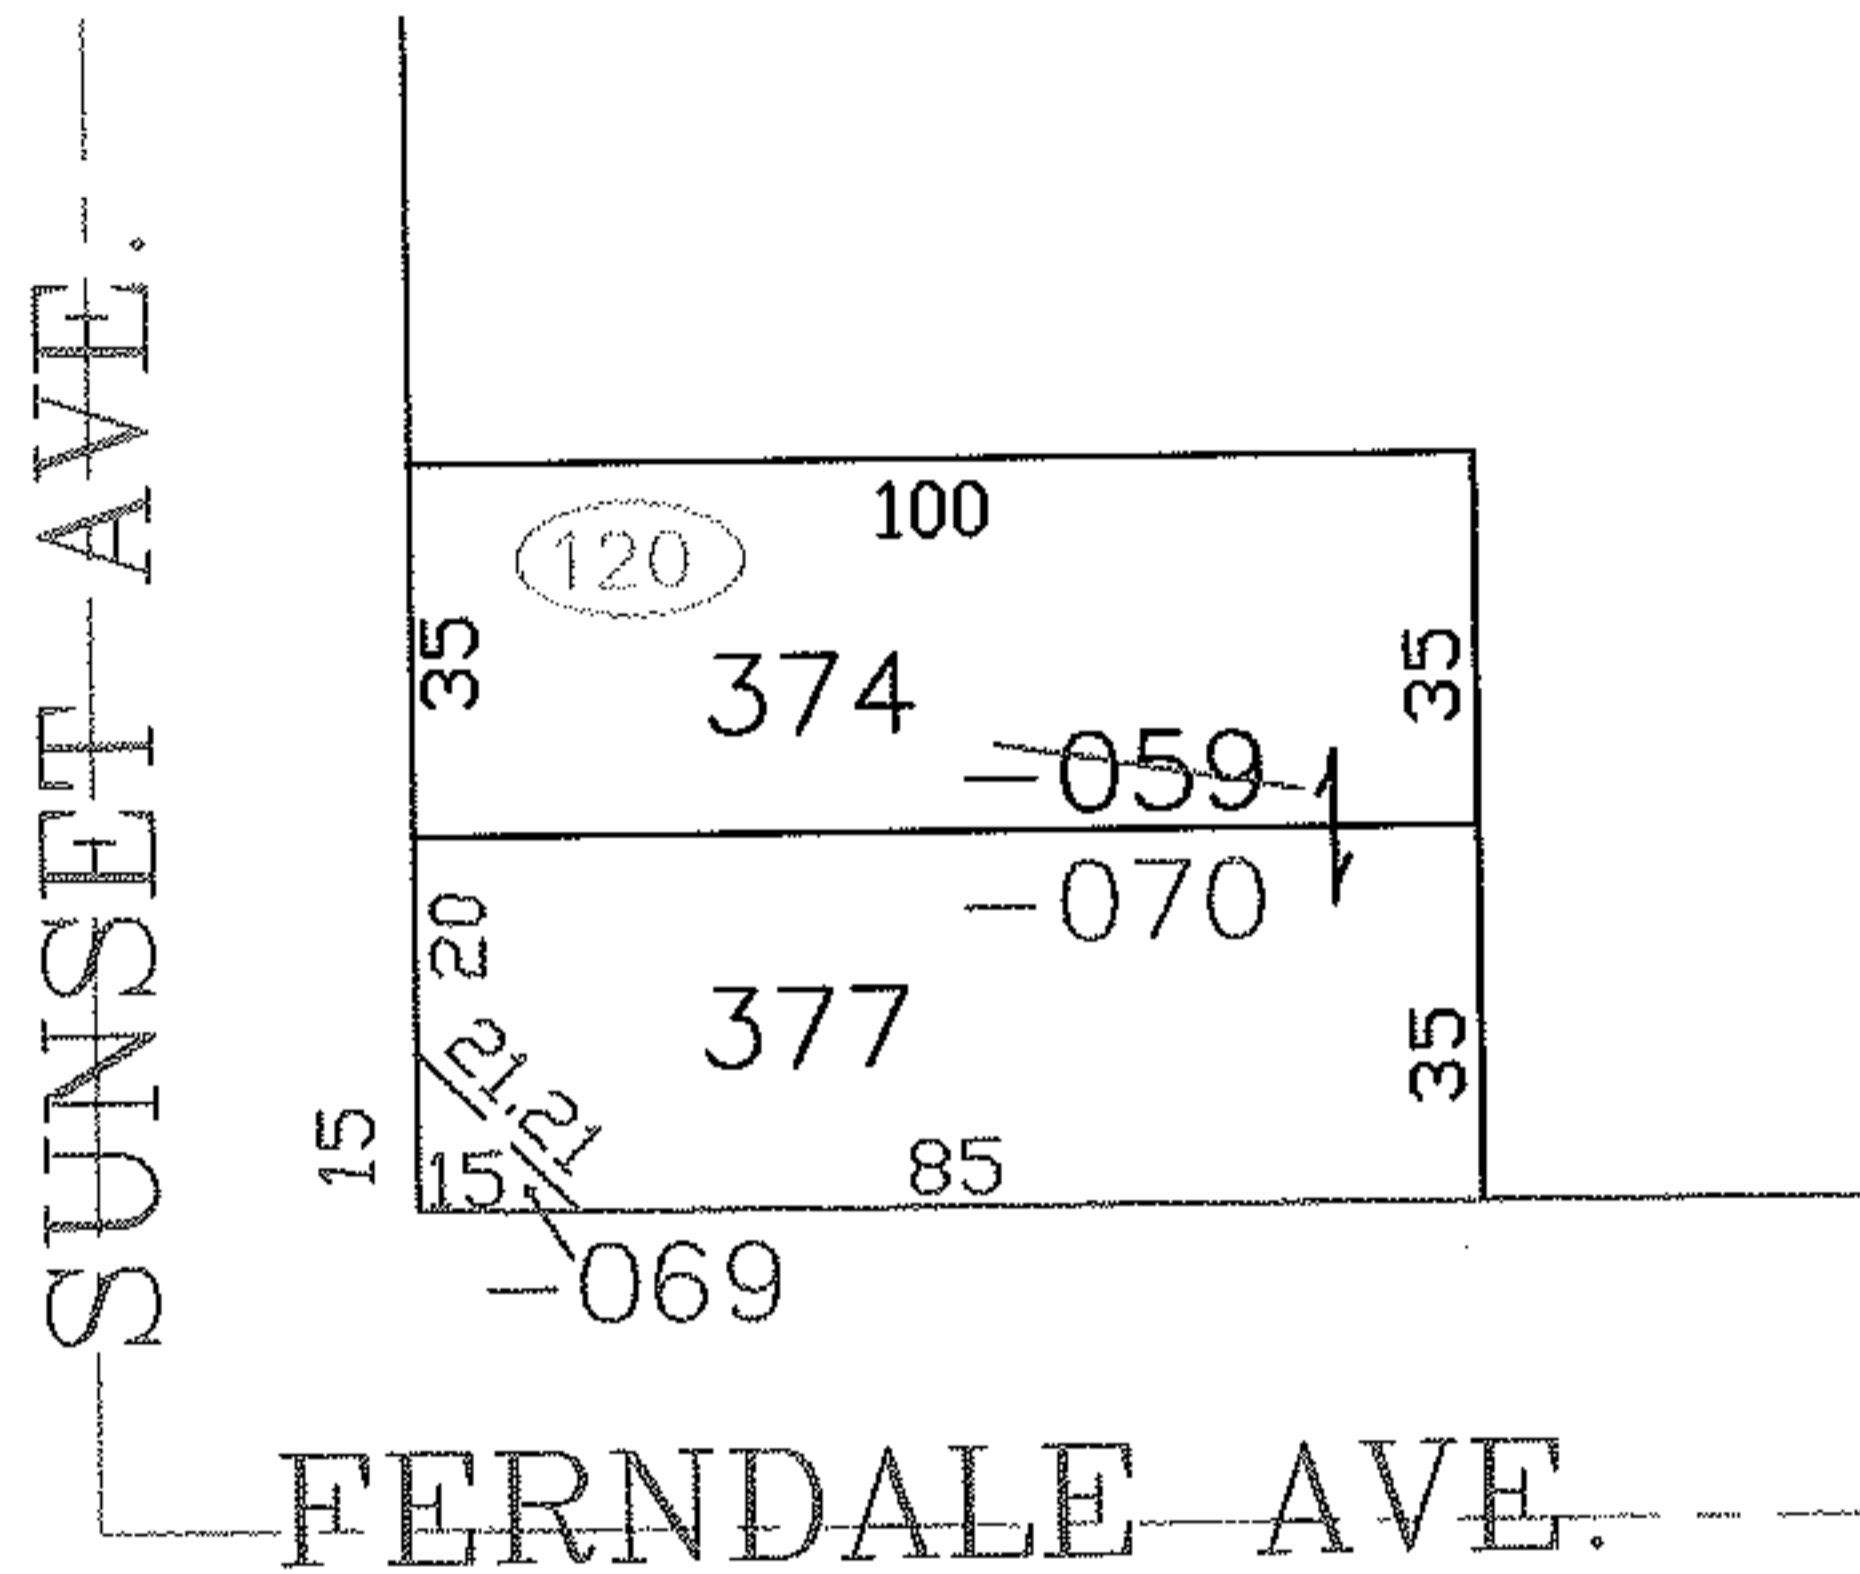

PARENT PARCEL: 03-00-039-120-069, -070

CHILD PARCEL: 03-00-039-120-069, -070

STARTING POINT: SIDELINE OF FERNDALE AVE. & SUNSET AVE.

NO. 00068

SPLITS/DEEDS PROCESSED
LORAIN COUNTY TAX MAP DEPARTMENT
226 MIDDLE AVE. ELYRIA, OHIO

SURVEYED BY: ROBERT J. MCAULEY
 CLOSURE: 0.00 : 10.000
 MAP PAGE(S): 03-00-039-B
 APPROVED BY: JAH DATE: 3-25-03
 SCALE: 1" = 50' PRIOR INSTRUMENT: OR 28/2